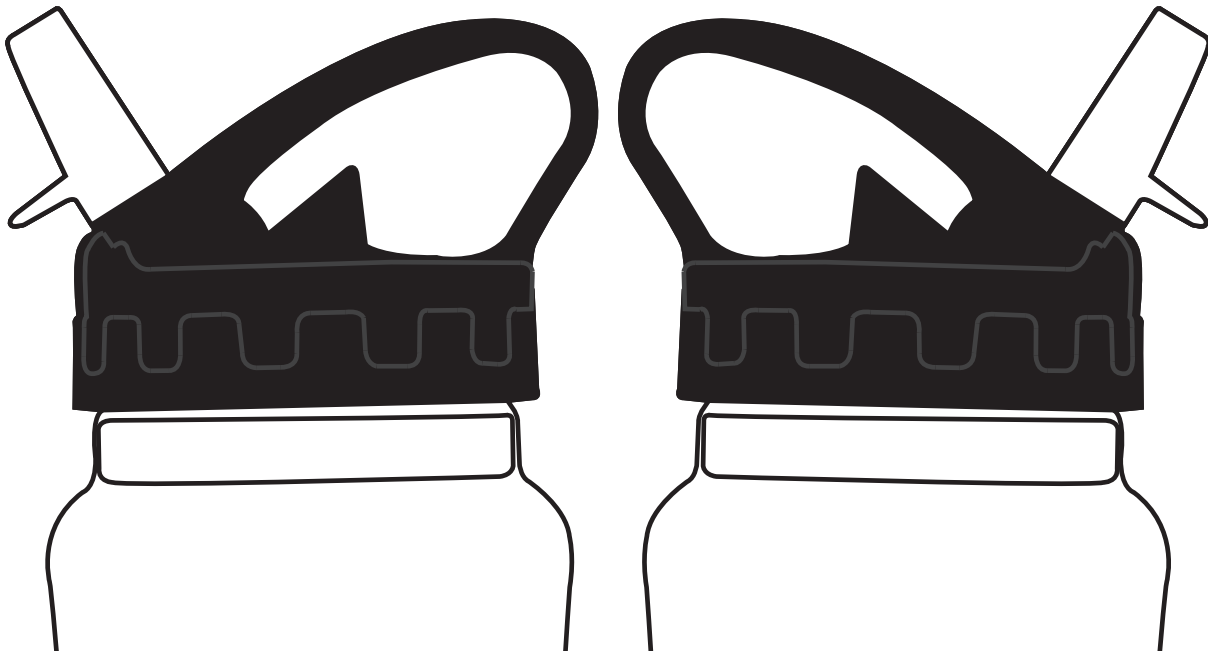

Product Name: The Clear Spout Sport Bottle

Code: D757

Scale: 100%

WRAP  
IMPRINT  
AREA

SIDE 2  
IMPRINT AREA

SIDE 1  
IMPRINT AREA

*\*Dotted line represents max decorating size. All sizes are approximate and subject to change.*