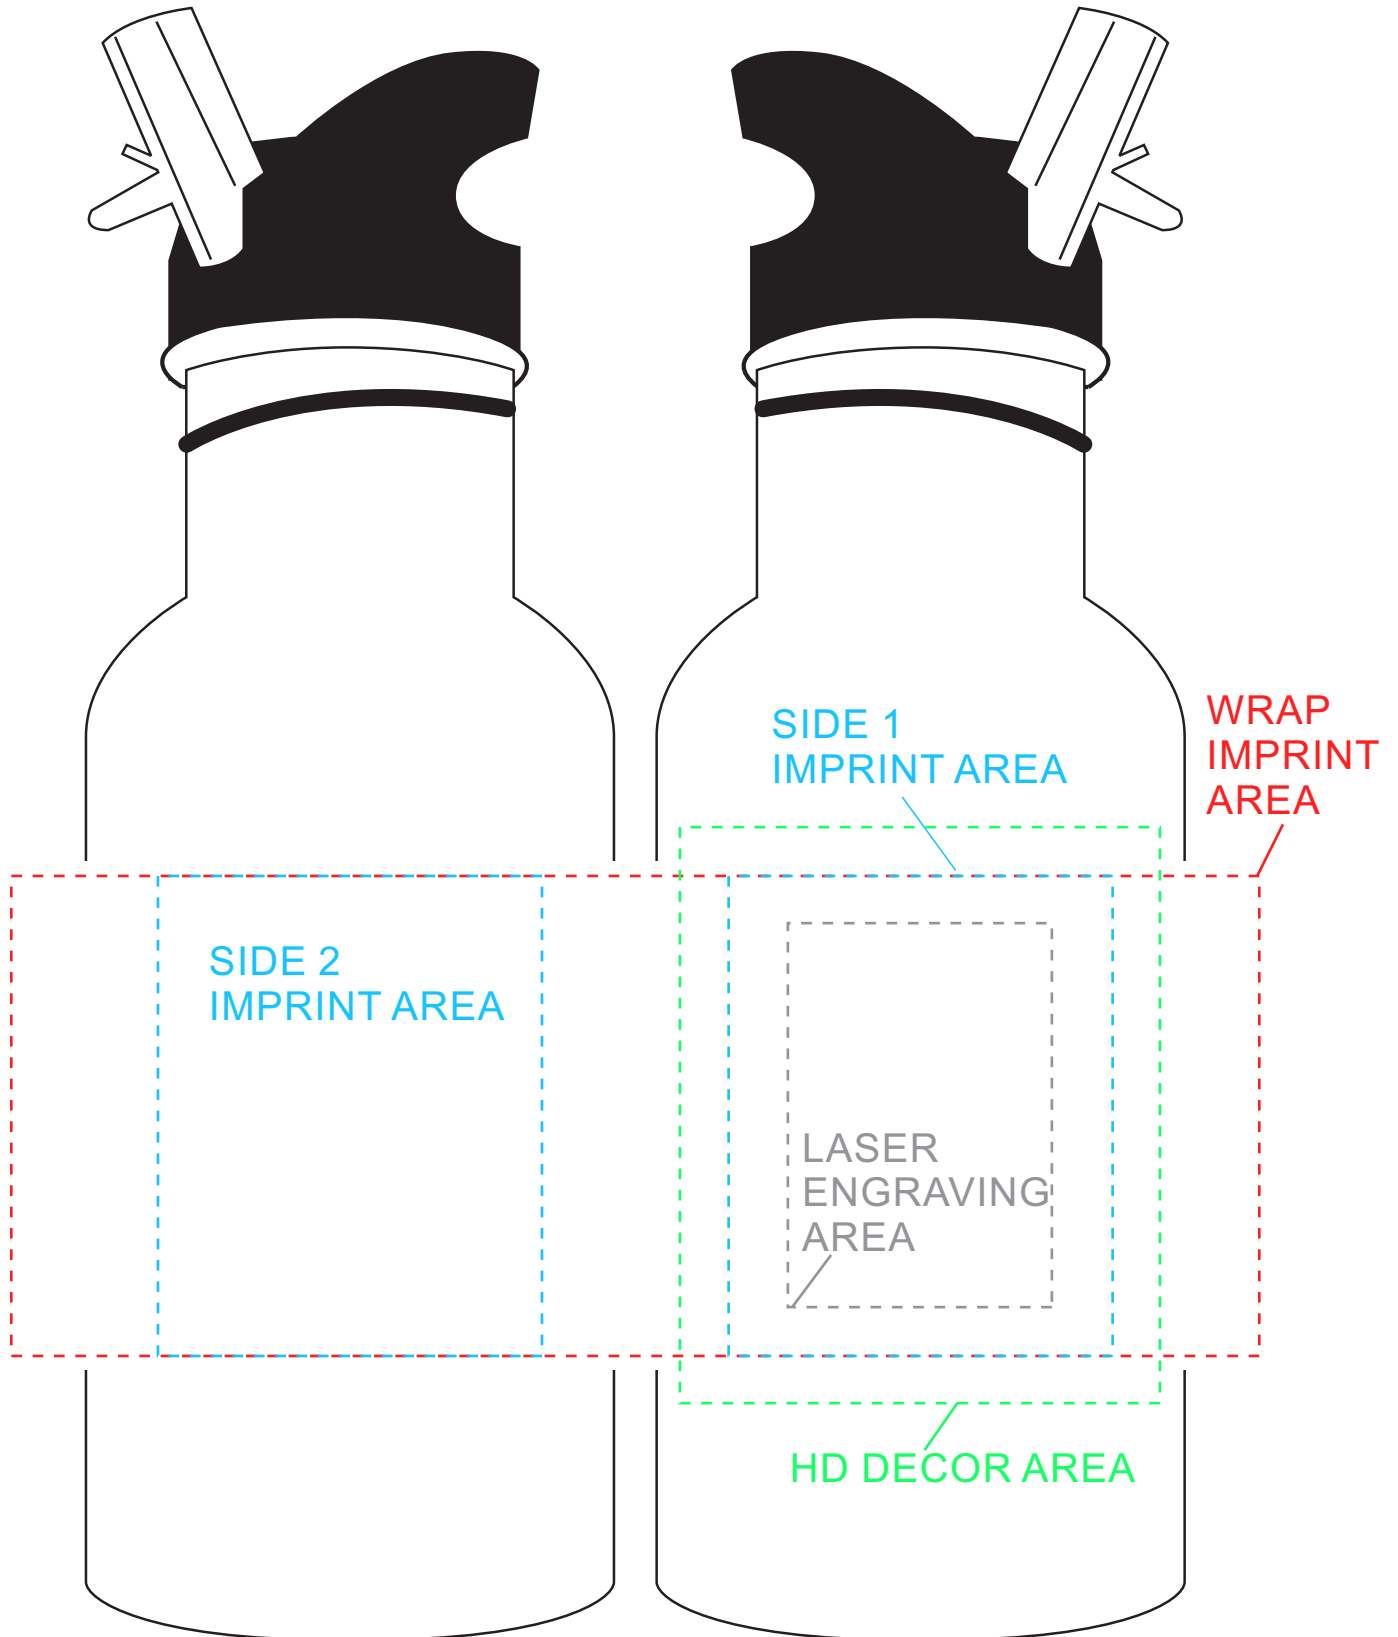

Product Name: The Sport Wide Mouth Bottle

Code: D551

Scale: 100%

\*Dotted line represents max decorating size. All sizes are approximate and subject to change.