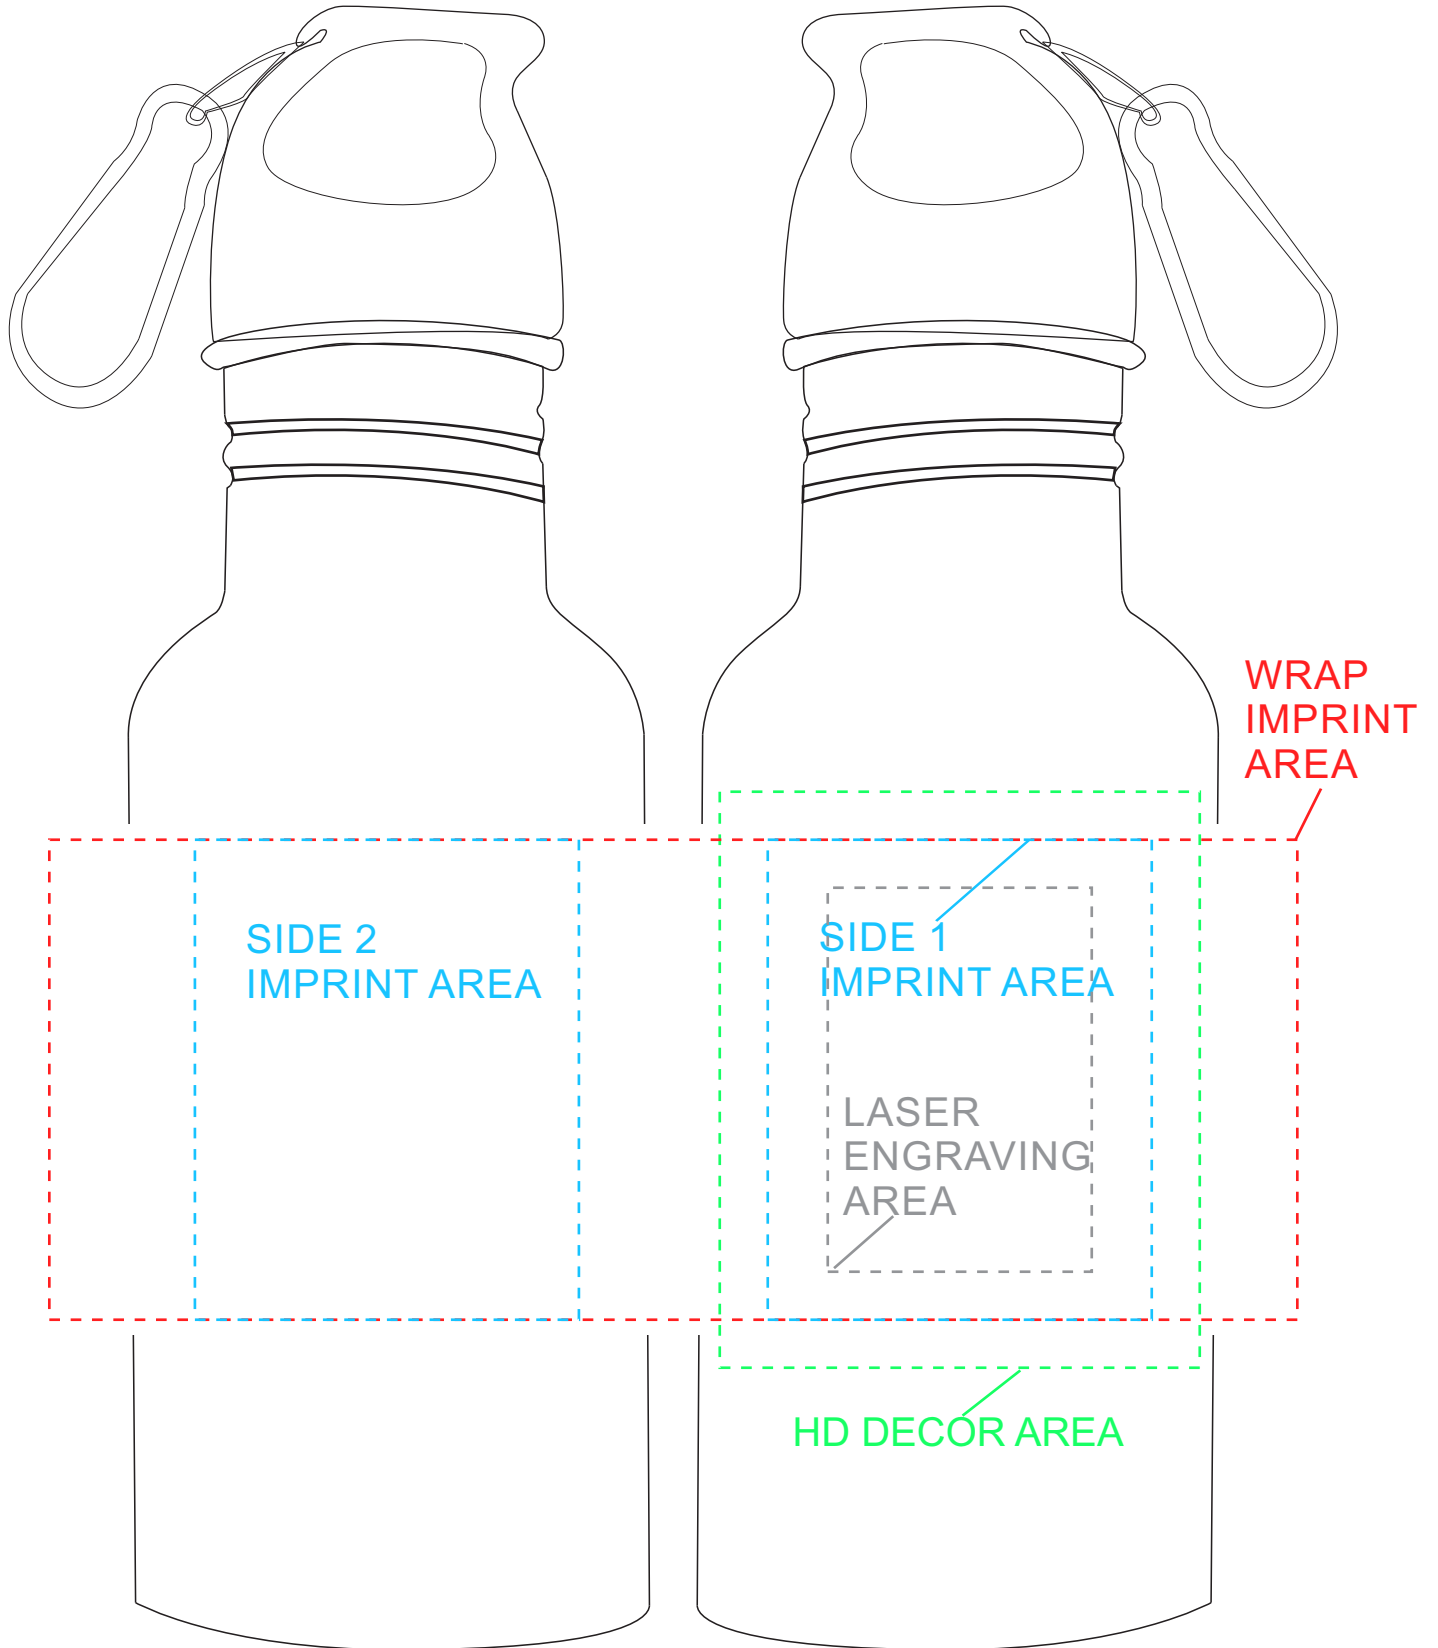

Product Name: Wide Mouth Bottle with Carabiner

Code: D550

Scale: 100%

\*Dotted line represents max decorating size. All sizes are approximate and subject to change.