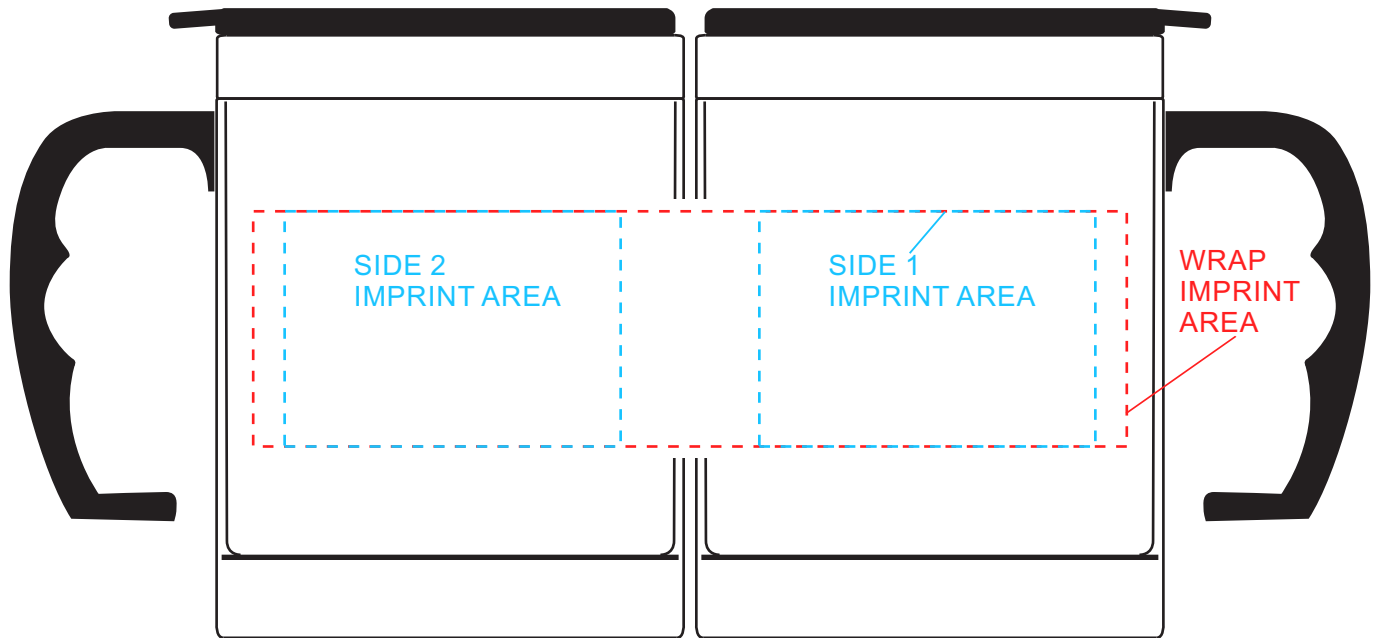

DECORATING TEMPLATE

Product Name: The Flavour Double Wall Mug

Product Code: D140 | Scale: 70%

Scale 70%

1" long at 1:1

Copyright © St Regis Crystal. All rights reserved.

www.stregiscrystal.com

All decorating sizes are shown by a grey dotted line. All sizes are approximate and subject to change.