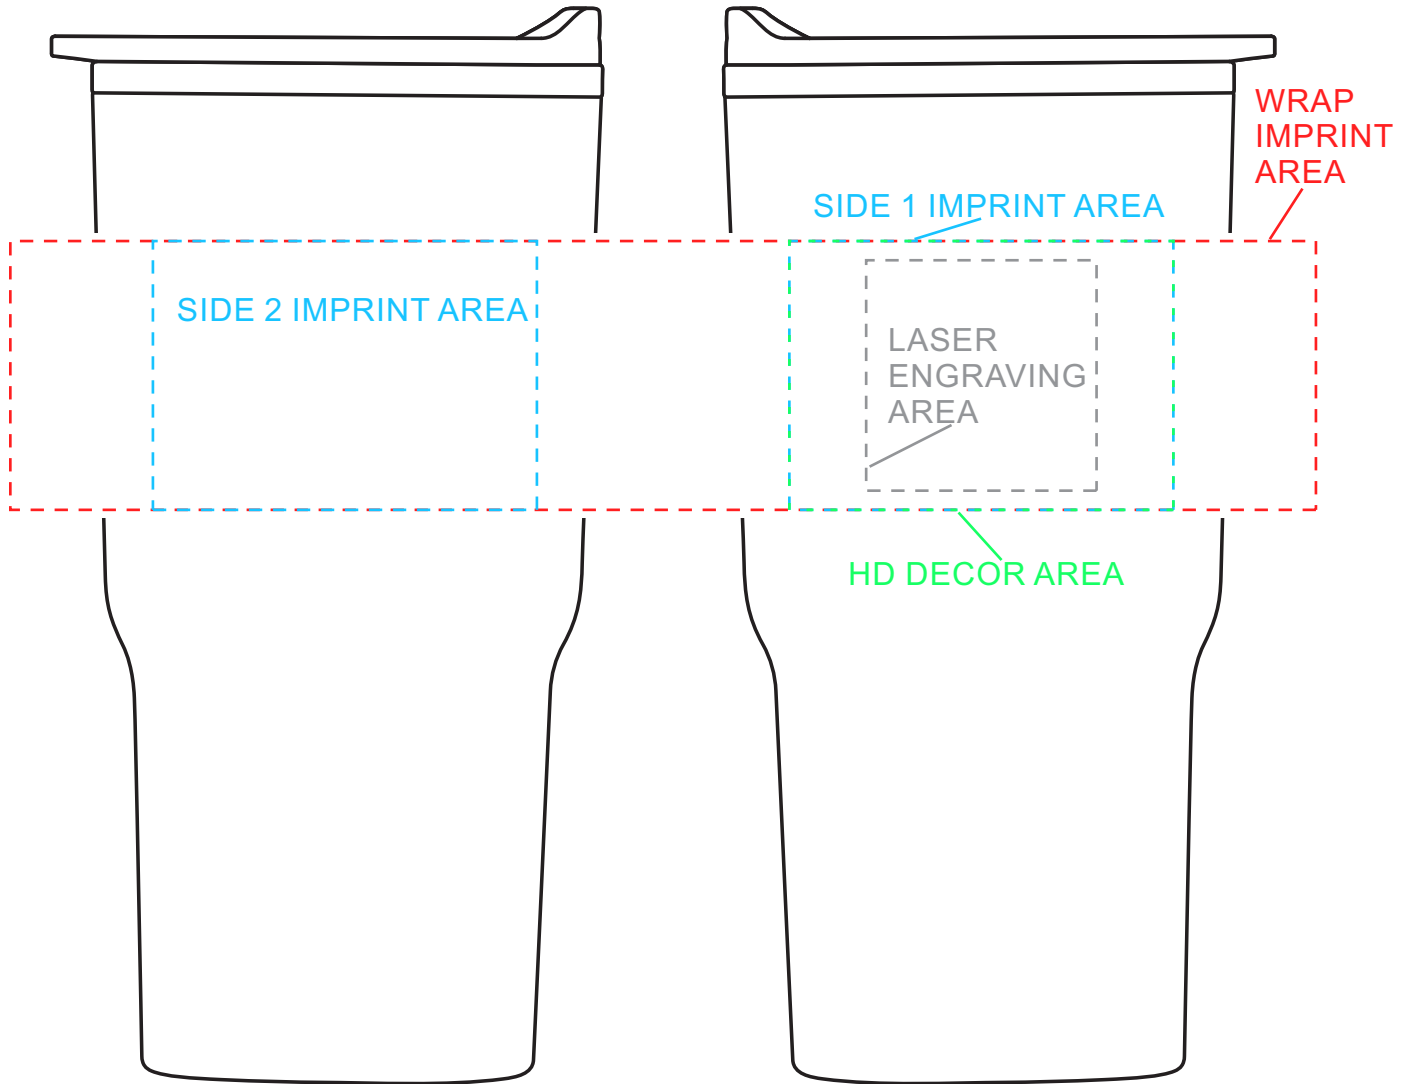

# DECORATING TEMPLATE

Product Name: The Bexley S/S Tumbler

Product Code: D101 | Scale: 80%

Scale 80%

1" long at 1:1