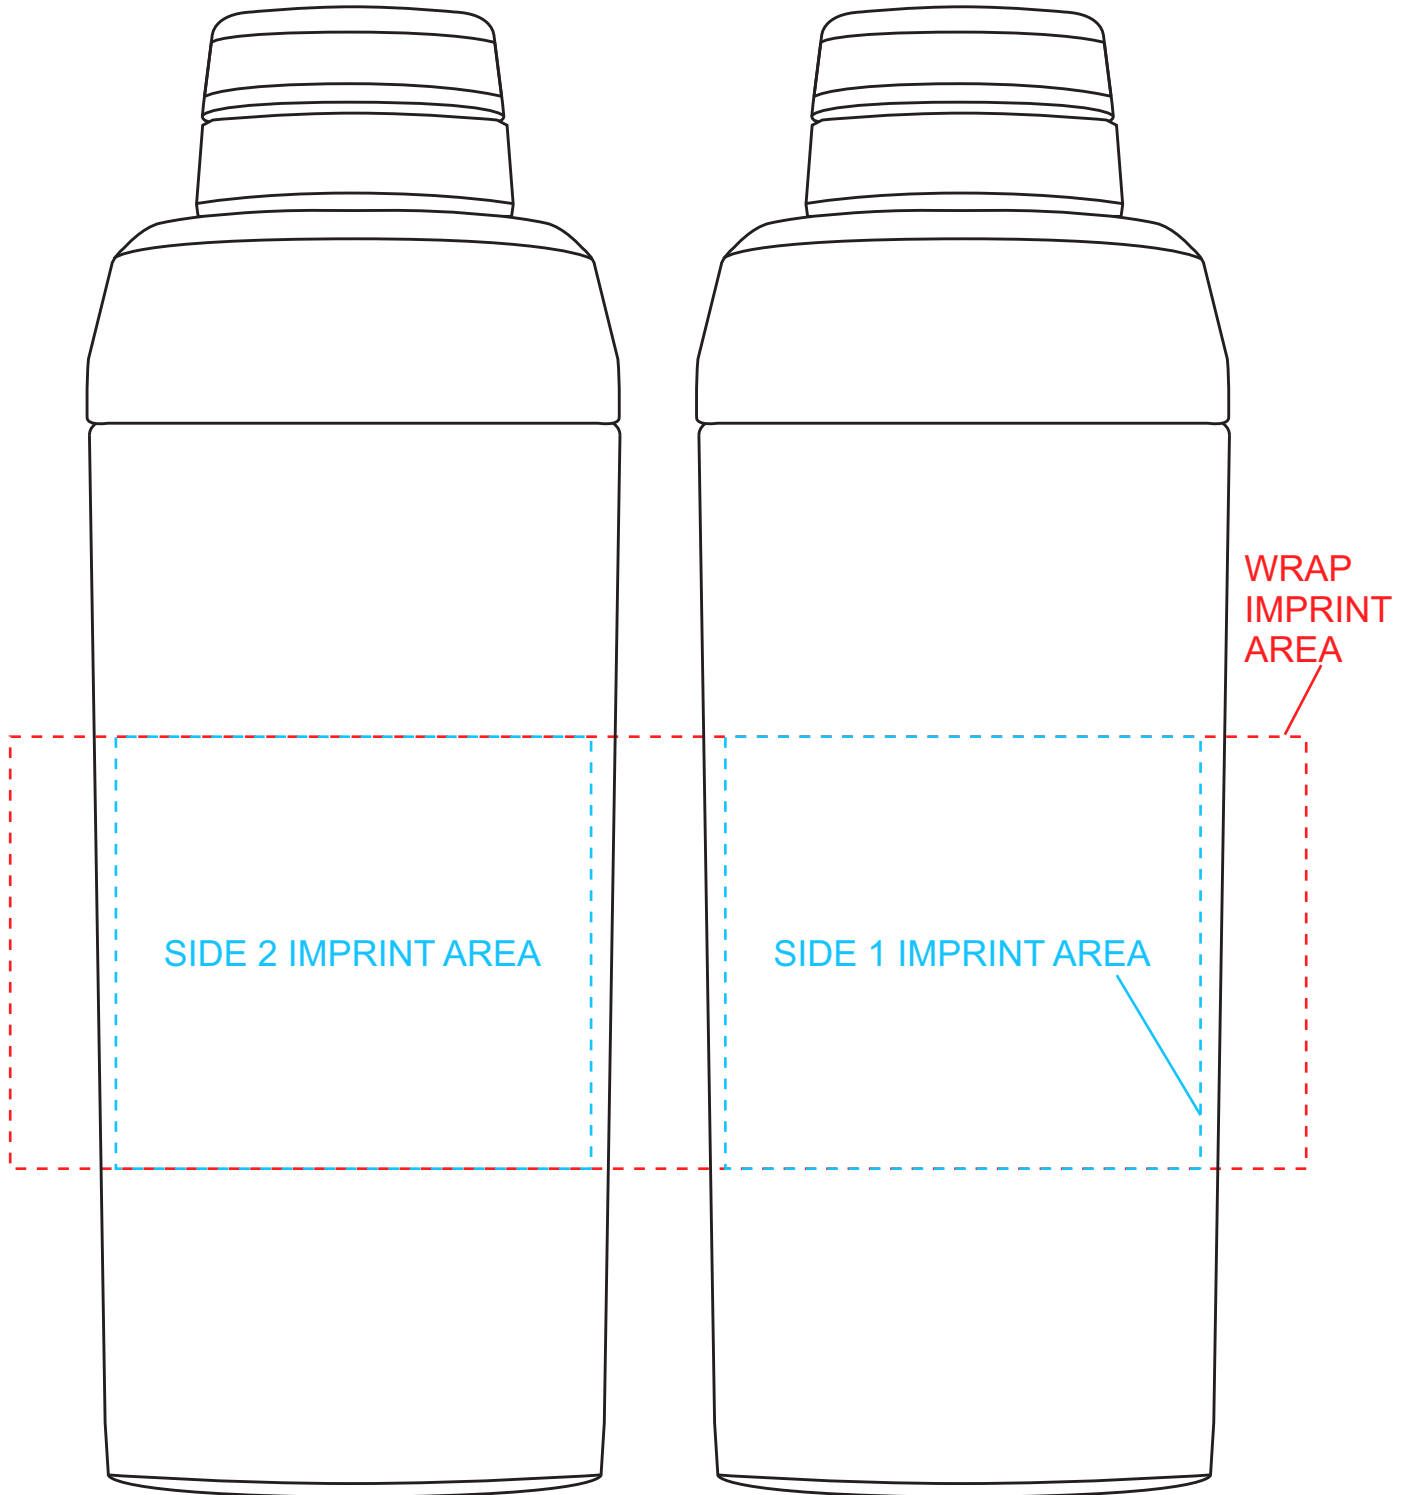

# DECORATING TEMPLATE

Product Name: The Cameron S/S Bottle

Product Code: D048 | Scale: 90%

Scale 90%

1" long at 1:1

Copyright © St Regis Crystal. All rights reserved.