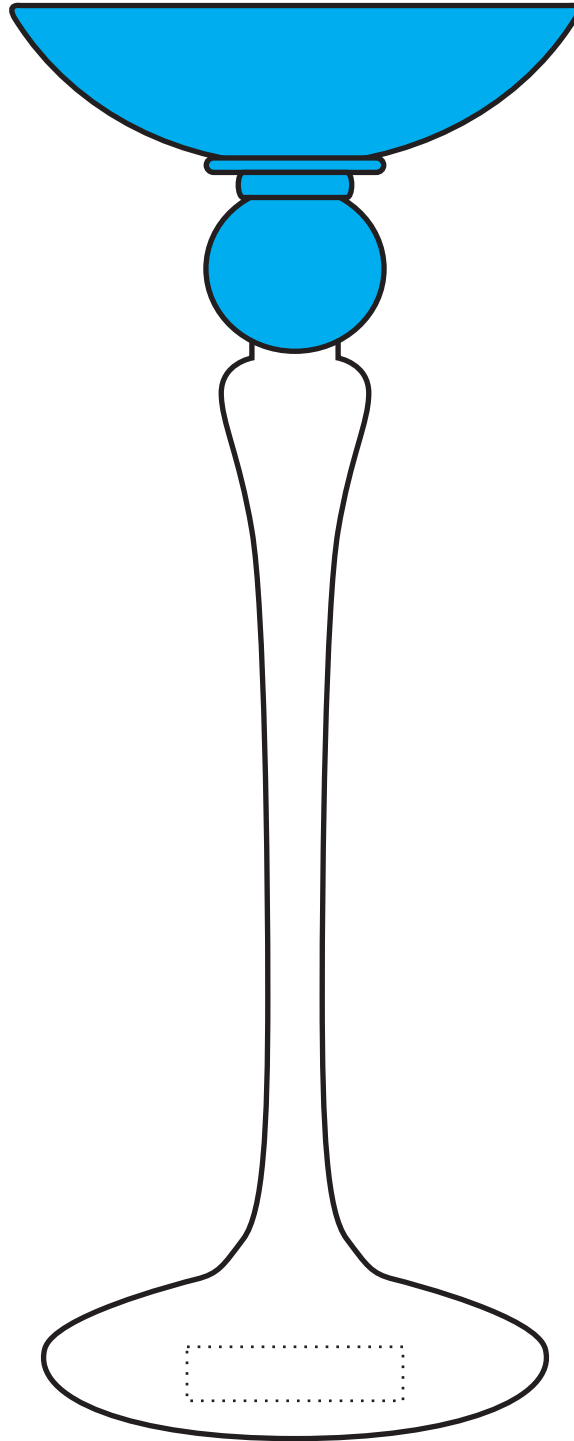

DECORATING TEMPLATE

Product Name: WGG! Balmoral 9" Candleholder - Large

Product Code: CDL322 | Scale: 75%

Scale 75%

1" long at 1:1

Copyright © St Regis Crystal. All rights reserved.