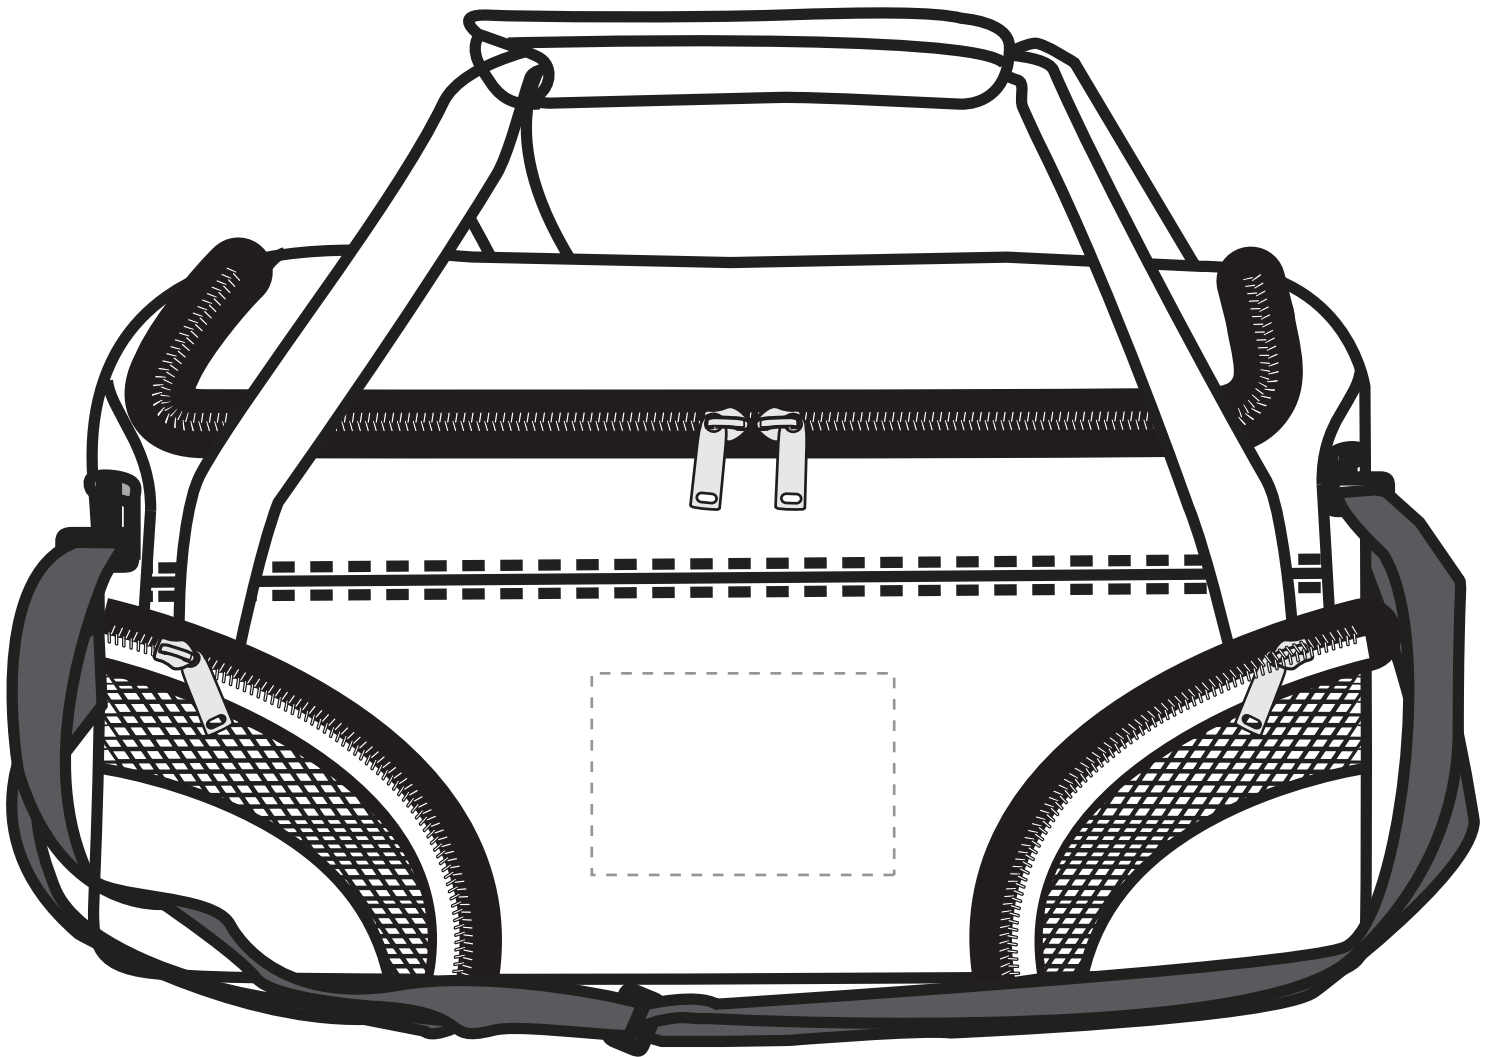

Product Name: The Everywhere Duffel Bag

Code: B132

Scale: 35%

*\*Dotted line represents max decorating size. All sizes are approximate and subject to change.*

© St Regis Group. All rights reserved.