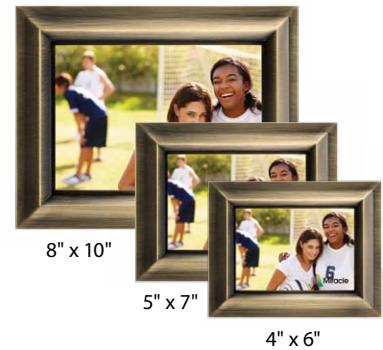

METAL FRAMES

BARCELONA

Antique bronze is applied to this exceptional frame giving added depth to the angled shape and deep recess. A perfect frame for the desk or mantle.

Item	Photo Size	Decorating Method	Imprint Size W x H	24-71	72-143	144-287	288+				
				BARCELONA, Antique bronze metal frame, Shown with optional VividPrint™**							
PFN2511	4" x 6"	One Color Imprint	2" x 1"	21.75	20.90	20.15	19.40				
PFN2512	5" x 7"	One Color Imprint	3" x 1½"	25.75	24.75	23.85	22.95				
PFN2513	8" x 10"	One Color Imprint	4" x 2"	39.75	38.20	36.80	35.45 4C				

PictureFrames.net
Prices include 1 Location Decoration. Full Color VividPrint™ optional, see pg 186 for details.
Setup Charge $80.00 (c). See pg 186 for details. All Frames Individually Boxed (see website for details).
Prices subject to change. See our website for current pricing and product specifications.