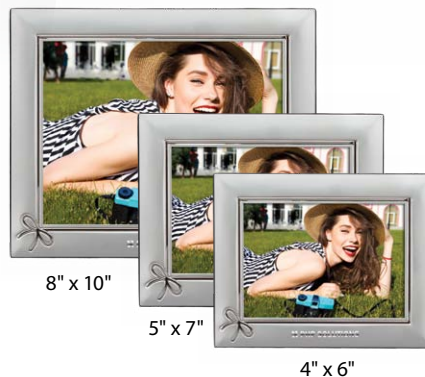

Item	Photo Size	Decorating Method	Imprint Size W x H	24-71	72-143	144-287	288+	4C
ANNABELLE , Satin silver with chrome ribbon border								
PFN3051	4" x 6"	Laser Engraved	2" x ¾"	14.95	14.35	13.85	13.35	
PFN3052	5" x 7"	Laser Engraved	3" x ¾"	18.95	18.20	17.55	16.90	
PFN3053	8" x 10"	Laser Engraved	4" x ¾"	28.95	27.85	26.80	25.80	