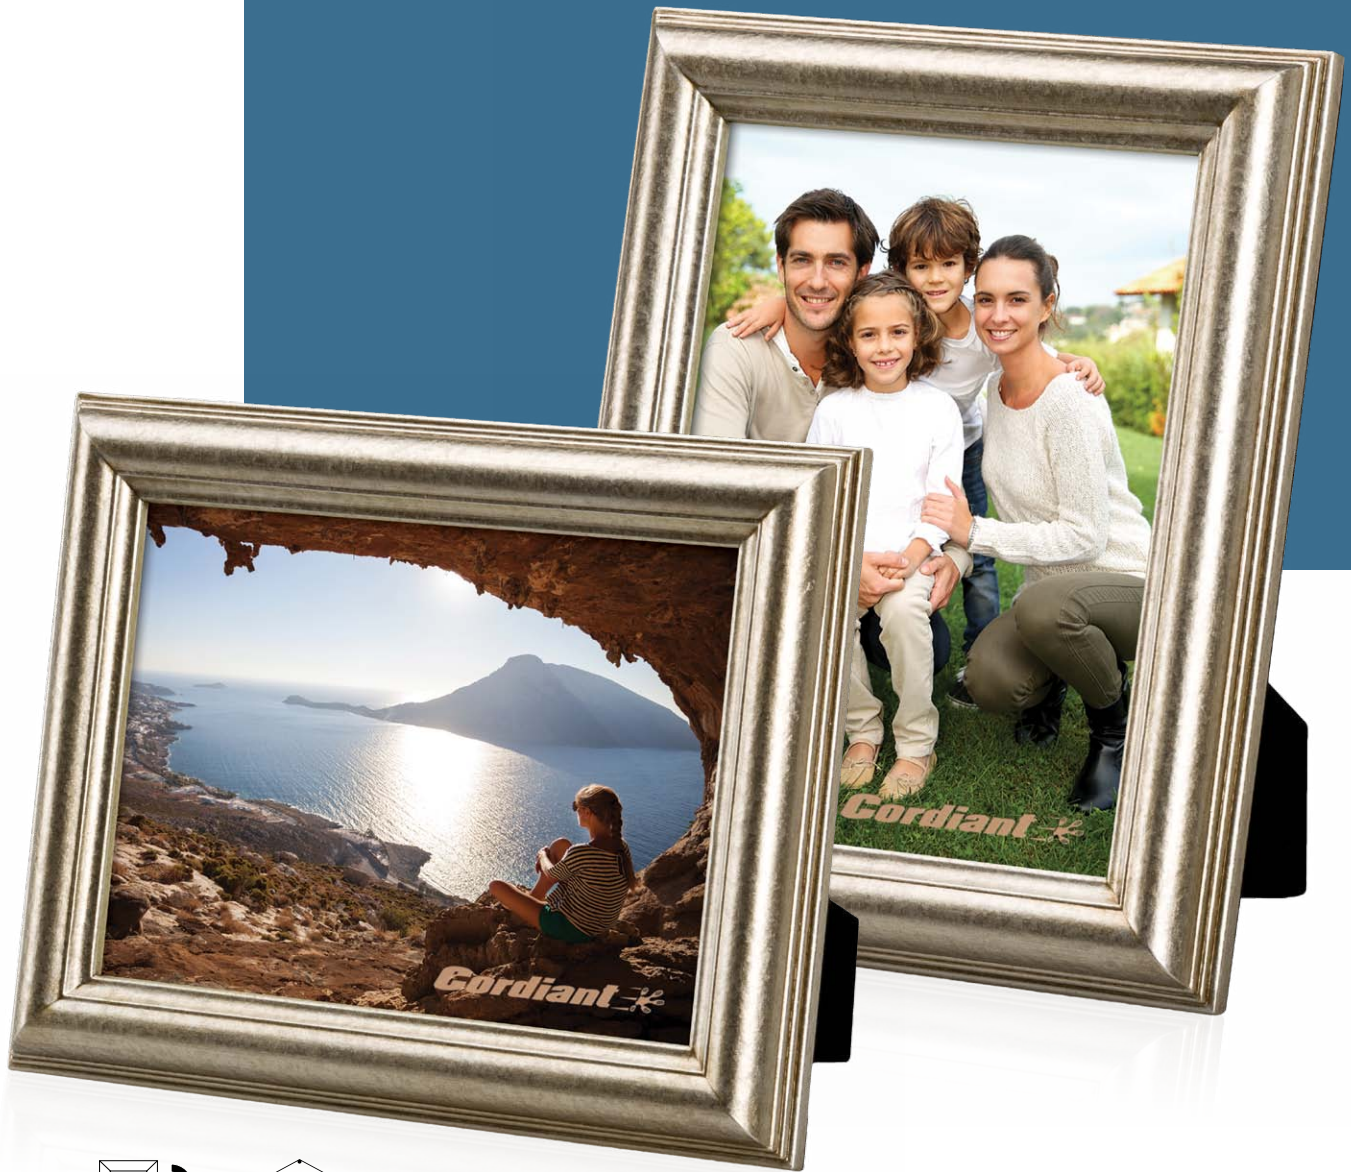

COMPOSITE FRAMES

COMPOSITE

LYON

The champagne metal texture and deep ridges of the Lyon unite with an antique finish for an opulent and stylish photographic display.