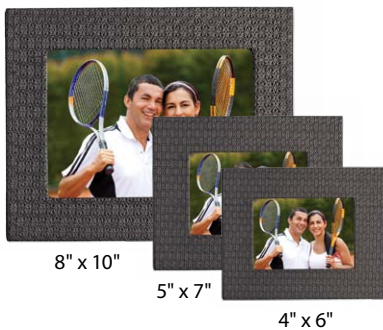

COMPOSITE FRAMES

COMPOSITE

FLORET

This intricately stretched leatherette consists of a delicate circular relief pattern mounted over a black velvet frame case.

Item	Photo Size	Decorating Method	Imprint Size W x H	24-71	72-143	144-287	288+
FLORET, Stretched leatherette with black velvet frame, Shown with optional Deep Etch							
PFN6321	4" x 6"	One Color Imprint	2" x 1"	17.75	17.05	16.45	15.85
PFN6322	5" x 7"	One Color Imprint	3" x 1½"	21.75	20.90	20.15	19.40
PFN6323	8" x 10"	One Color Imprint	4" x 2"	29.75	28.60	27.55	26.55 4C

PictureFrames.net
Prices include 1 Location Decoration. Full Color VividPrint™ optional, see pg 186 for details.
Setup Charge $80.00 (c). See pg 186 for details. All Frames Individually Boxed (see website for details).
Prices subject to change. See our website for current pricing and product specifications.