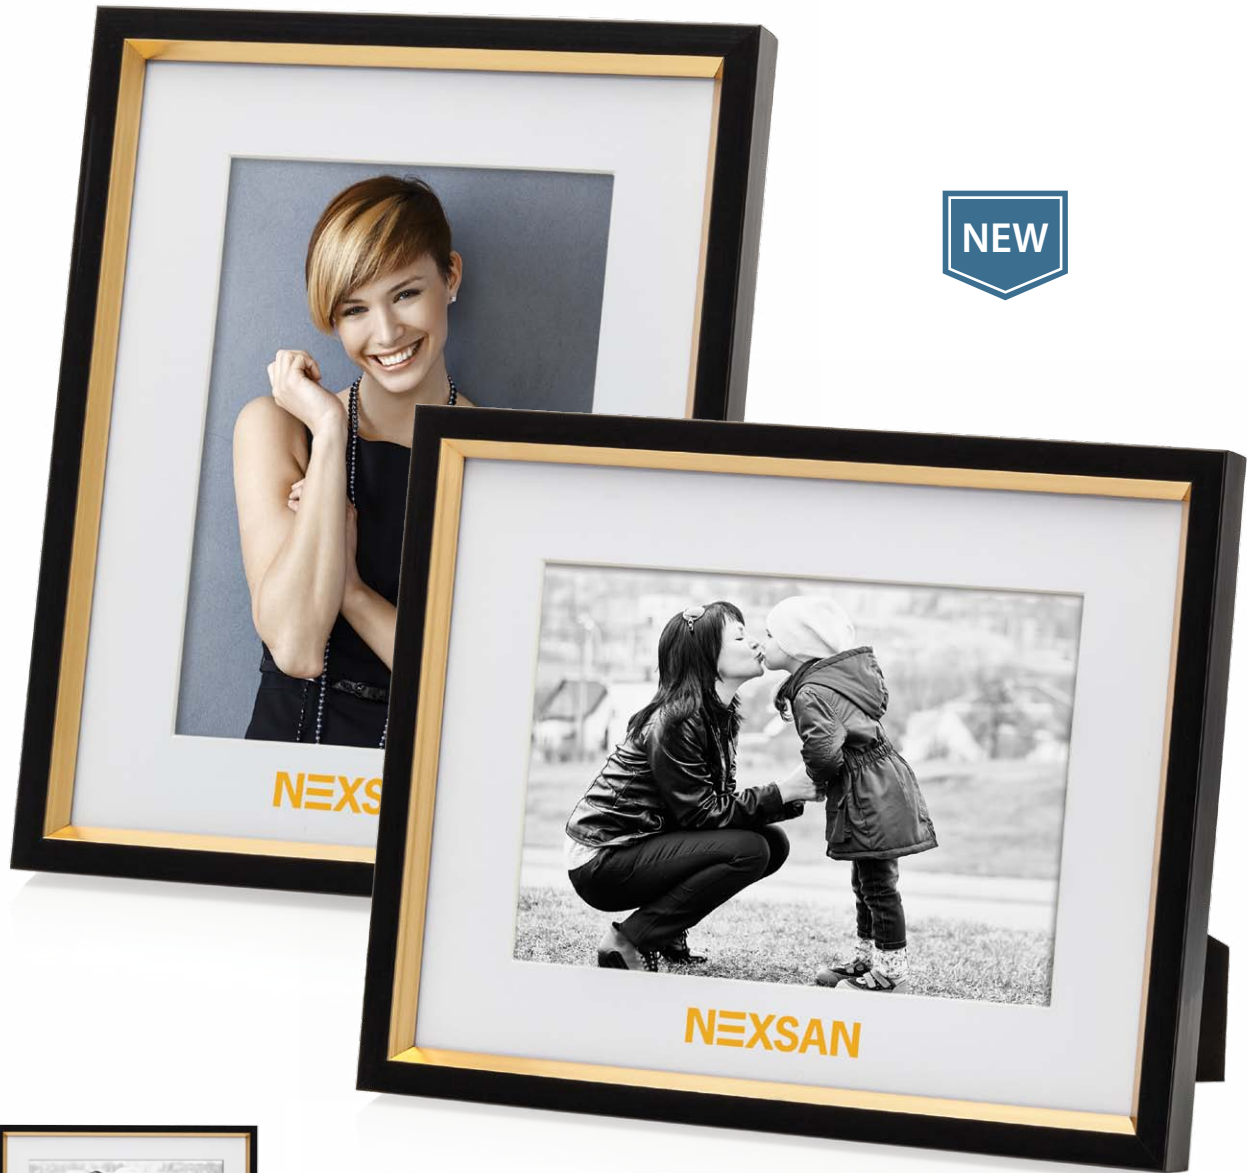

COMPOSITE FRAMES

COMPOSITE

ANGUS

Molded black Lucite is paired with gold metal beveled trim and a white matte to create this glistening frame of elegant proportions.

Item	Photo Size	Decorating Method	Imprint Size W x H	24-71	72-143	144-287	288+	4C
ANGUS, Satin black with gold beveled trim								
PFN6671	4" x 6"	One Color Imprint	3" x ¾"	9.85	9.45	9.10	8.80	
PFN6672	5" x 7"	One Color Imprint	4" x ¾"	11.85	11.40	10.95	10.55	
PFN6673	8" x 10"	One Color Imprint	5" x ¾"	17.85	17.15	16.50	15.90	

PictureFrames.net
Prices include 1 Location Decoration. Full Color VividPrint™ optional, see pg 186 for details.
Setup Charge $80.00 (c). See pg 186 for details. All Frames Individually Boxed (see website for details).
Prices subject to change. See our website for current pricing and product specifications.