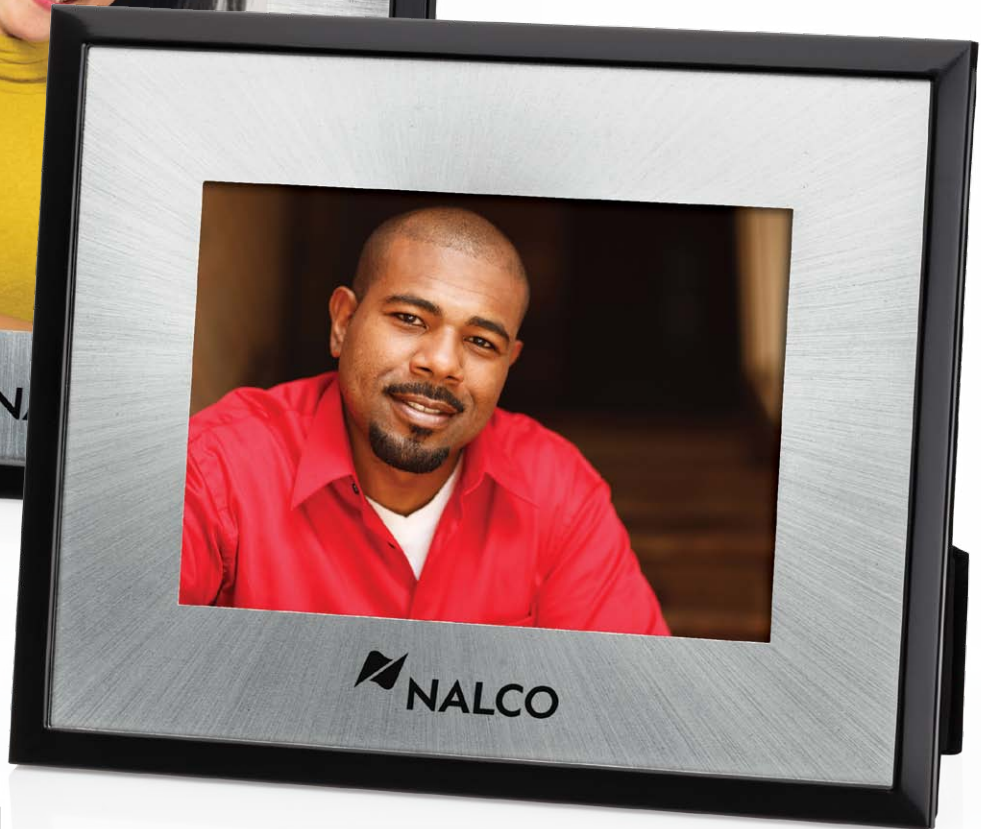

METAL FRAMES

GASSET

The remarkable brushed sunburst radial finish matt and narrow black metal frame of the Gasset displays any photograph with a tingle of energy.

Item	Photo Size	Decorating Method	Imprint Size W x H	Quantity			
				24-71	72-143	144-287	288+
GASSET, Satin black with brushed aluminum matte							
PFN3321	4" x 6"	One Color Imprint	3" x 1"	18.85	18.10	17.45	16.80
PFN3322	5" x 7"	One Color Imprint	4" x 1"	21.85	21.00	20.20	19.50
PFN3323	8" x 10"	One Color Imprint	5" x 1"	34.85	33.50	32.25	31.05 4C

PictureFrames.net
Prices include 1 Location Decoration. Full Color VividPrint™ optional, see pg 186 for details.
Setup Charge $80.00 (c). See pg 186 for details. All Frames Individually Boxed (see website for details).
Prices subject to change. See our website for current pricing and product specifications.