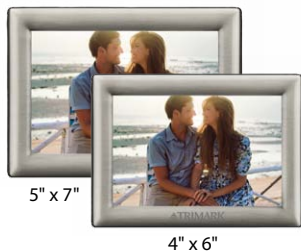

METAL FRAMES

METRO

Inspired finishes compliment this frame collection with gentle curves to catch the light and give sophisticated grace to your display area.

Item	Photo Size	Decorating Method	Imprint Size W x H	Price			
				24-71	72-143	144-287	288+
METRO - Antique Silver, Antique silver							
PFN2311	4" x 6"	Laser Engraved	1¾" x 7/16"	12.75	12.25	11.80	11.35
PFN2312	5" x 7"	Laser Engraved	1¾" x 7/16"	15.75	15.15	14.60	14.05

4C

PictureFrames.net

Prices include 1 Location Decoration. Full Color VividPrint™ optional, see pg 186 for details. Setup Charge $80.00 (c). See pg 186 for details. All Frames Individually Boxed (see website for details). Prices subject to change. See our website for current pricing and product specifications.