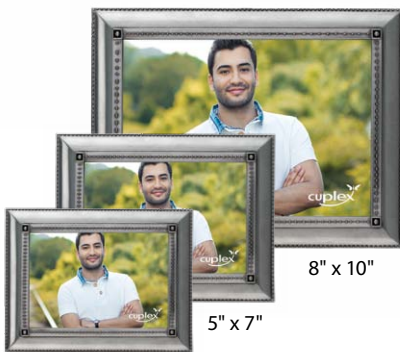

PictureFrames.net

Prices include 1 Location Decoration. Full Color VividPrint™ optional, see pg 186 for details. Setup Charge \$80.00 (c). See pg 186 for details. All Frames Individually Boxed (see website for details). Prices subject to change. See our website for current pricing and product specifications.

METAL FRAMES

METAL

AUGUSTUS

This classically styled frame is finished in antique pewter with dentil corners and beaded edges to bring a sense of elegance and refinement to any photographic display.

4" x 6"