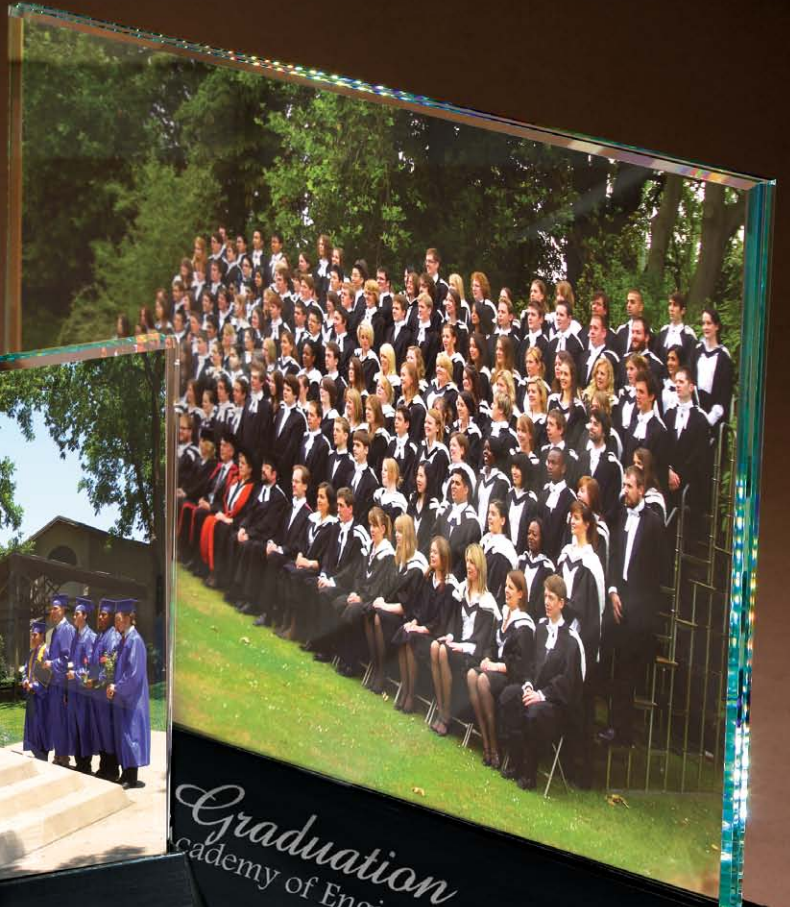

GLASS FRAMES

GENESIS

Double panes of gleaming starfire glass sandwich your photo in an anodized black aluminum base. The laser engraving process exposes the natural silver aluminum to give your imprint a shimmering presence.

5" x 7" Vertical

4" x 6" Vertical