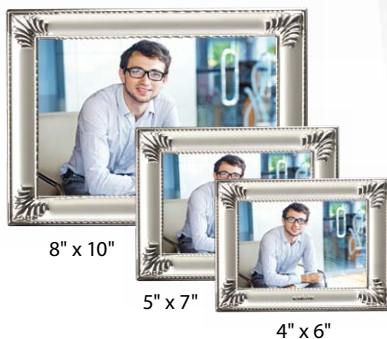

METAL FRAMES

TORRENT

The satin silver Torrent frame is embellished with incredible detail reflecting craftsmanship that will enhance your photographic collection.

Item	Photo Size	Decorating Method	Imprint Size W x H	24-71	72-143	144-287	288+
TORRENT, Satin silver with bright baroque corners							
PFN2251	4" x 6"	Laser Engraved	2" x 3/4"	14.85	14.30	13.75	13.25
PFN2252	5" x 7"	Laser Engraved	2 1/2" x 3/4"	19.85	19.10	18.35	17.70
PFN2253	8" x 10"	Laser Engraved	3" x 3/4"	32.85	31.60	30.40	29.30

PictureFrames.net

Prices include 1 Location Decoration. Full Color VividPrint™ optional, see pg 186 for details. Setup Charge $80.00 (c). See pg 186 for details. All Frames Individually Boxed (see website for details). Prices subject to change. See our website for current pricing and product specifications.