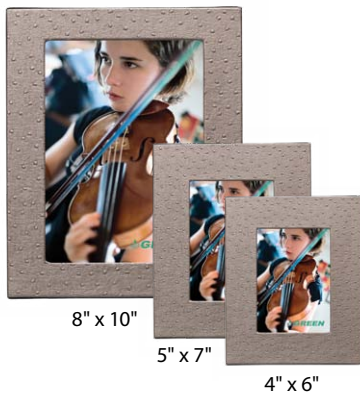

COMPOSITE FRAMES

AERIAL

Faux ostrich leather is finished in a light silver-grey and stretched across the surfaces of this chic frame.

Item	Photo Size	Decorating Method	Imprint Size W x H	24-71	72-143	144-287	288+	4C
AERIAL, Silver-grey faux leather with black velvet frame								
PFN6311	4" x 6"	One Color Imprint	2" x 1"	17.75	17.05	16.45	15.85	
PFN6312	5" x 7"	One Color Imprint	3" x 1½"	21.75	20.90	20.15	19.40	
PFN6313	8" x 10"	One Color Imprint	4" x 2"	29.75	28.60	27.55	26.55	

PictureFrames.net

Prices include 1 Location Decoration. Full Color VividPrint™ optional, see pg 186 for details. Setup Charge $80.00 (c). See pg 186 for details. All Frames Individually Boxed (see website for details). Prices subject to change. See our website for current pricing and product specifications.