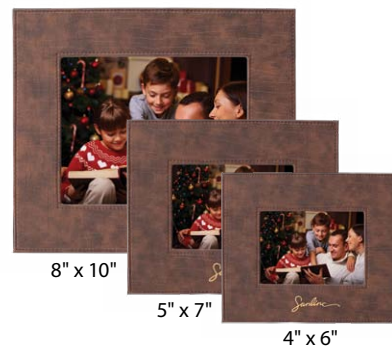

Item	Photo Size	Decorating Method	Imprint Size W x H	Imprint Size			
				24-71	72-143	144-287	288+
ATTACHÉ, Chocolate faux leather with black velvet case							
PFN6301	4" x 6"	One Color Imprint	3" x 1"	18.90	18.15	17.50	16.85
PFN6302	5" x 7"	One Color Imprint	4" x 1"	22.90	22.00	21.20	20.40
PFN6303	8" x 10"	One Color Imprint	6" x 1"	31.90	30.65	29.50	28.45 4C

PictureFrames.net
Prices include 1 Location Decoration. Full Color VividPrint™ optional, see pg 186 for details.
Setup Charge $80.00 (c). See pg 186 for details. All Frames Individually Boxed (see website for details).
Prices subject to change. See our website for current pricing and product specifications.