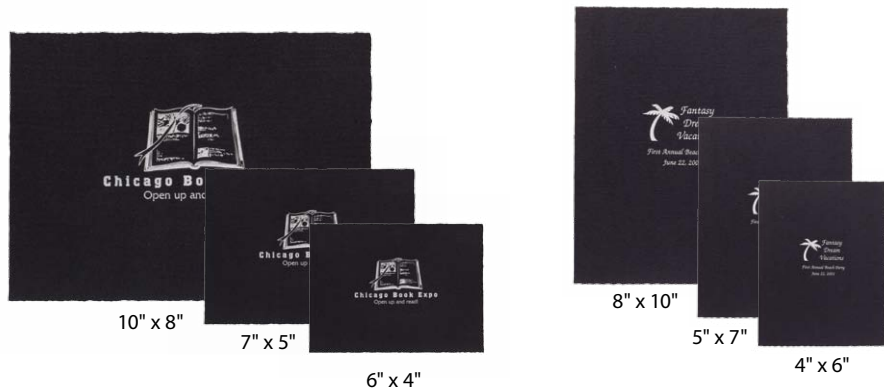

150 • LEIBER

PORTRAIT FOLDERS

**ROXBURY
BLACK**

Horizontal

Vertical

ROXBURY

Textured black linen wave paper folder with deckled edges gives a single portrait elegant refinement in multiple sizes with horizontal or vertical formats.