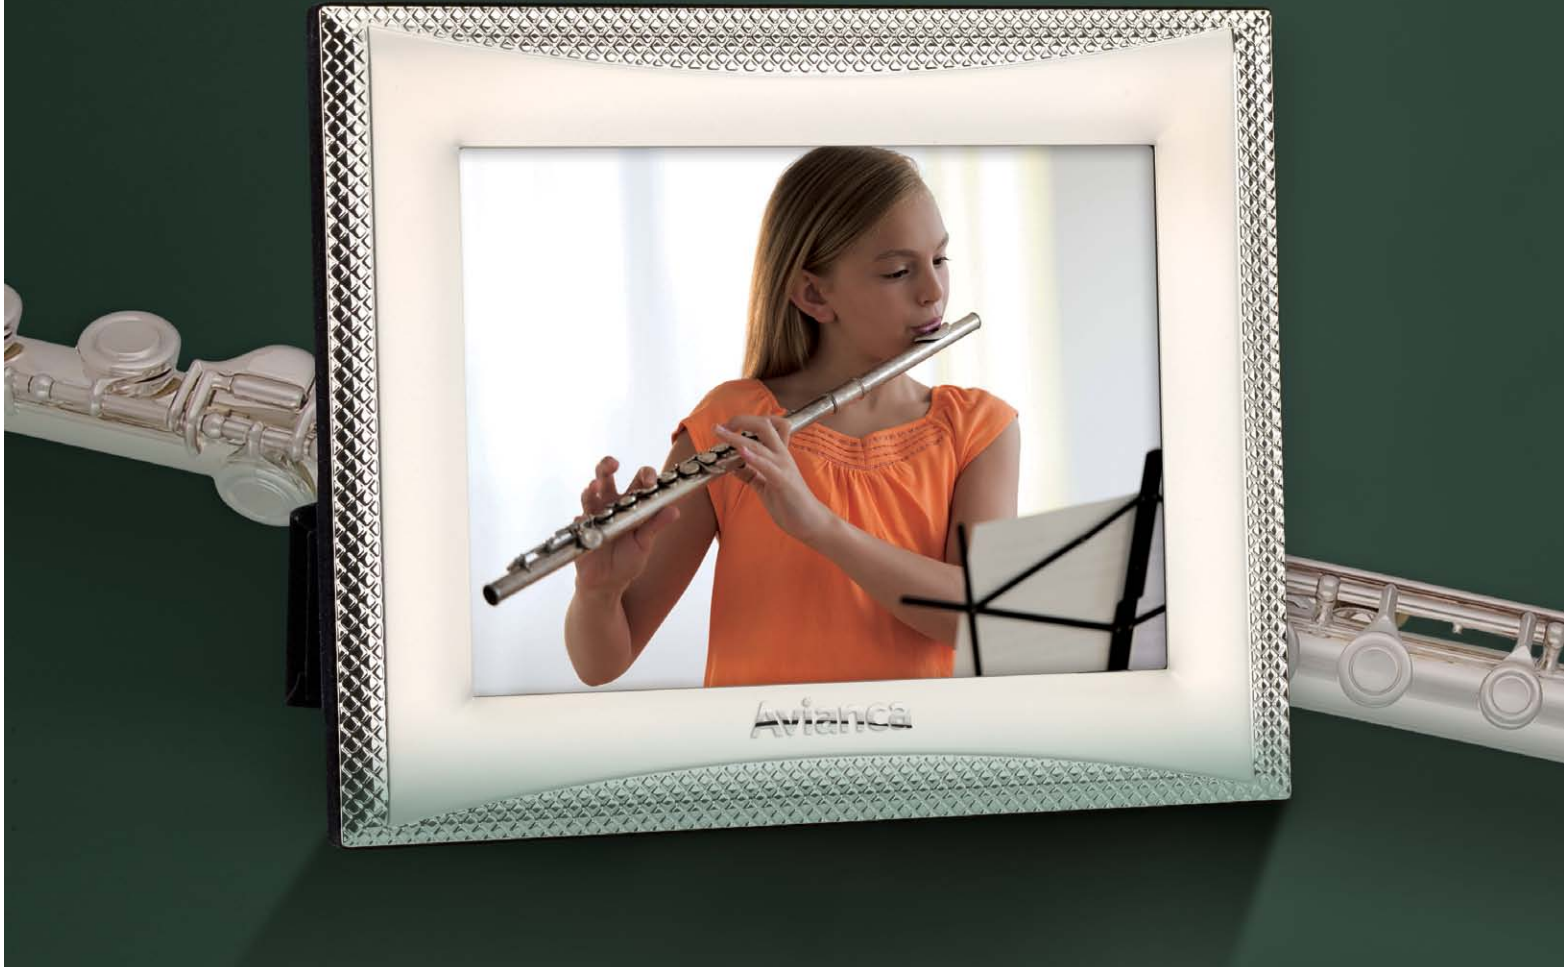

METAL FRAMES

METAL

CAMBER

The camber design of this remarkable frame contrasts expansive satin silver metal with a bright silver diamond texture. The interplay of finishes and textures brings a notable elegance to any room.

Item	Photo Size	Decorating Method	Imprint Size W x H	Price			
				24-71	72-143	144-287	288+
CAMBER, Satin and bright silver metal							
PFN2361	4" x 6"	Laser Engraved	2" x 1/2"	14.75	14.20	13.65	13.15
PFN2362	5" x 7"	Laser Engraved	3" x 1/2"	18.75	18.05	17.35	16.70
PFN2363	8" x 10"	Laser Engraved	4" x 1/2"	28.75	27.65	26.60	25.65 4C

PictureFrames.net
Prices include 1 Location Decoration. Full Color VividPrint™ optional, see pg 186 for details.
Setup Charge $80.00 (c). See pg 186 for details. All Frames Individually Boxed (see website for details).
Prices subject to change. See our website for current pricing and product specifications.