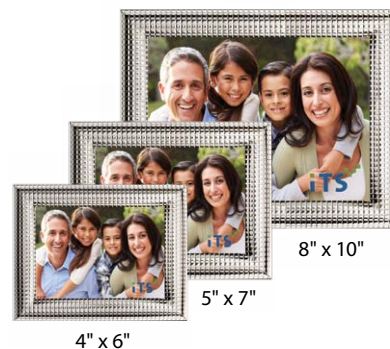

METAL FRAMES

LUCA

This elegant pattern of repeating squares stamped into bright silver metal gives a rich interplay of light casting gleaming reflections throughout the room.

Item	Photo Size	Decorating Method	Imprint Size W x H	Quantity				4C
				24-71	72-143	144-287	288+	
LUCA, Bright silver metal with texture								
PFN2331	4" x 6"	One Color Imprint	2" x 1"	15.75	15.15	14.60	14.05	
PFN2332	5" x 7"	One Color Imprint	3" x 1½"	19.75	19.00	18.30	17.60	
PFN2333	8" x 10"	One Color Imprint	4" x 2"	30.75	29.55	28.45	27.40	4C

PictureFrames.net

Prices include 1 Location Decoration. Full Color VividPrint™ optional, see pg 186 for details. Setup Charge $80.00 (c). See pg 186 for details. All Frames Individually Boxed (see website for details). Prices subject to change. See our website for current pricing and product specifications.