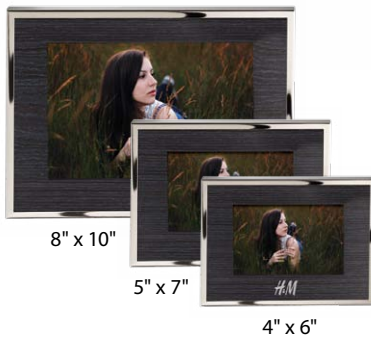

8" x 10"

5" x 7"

4" x 6"

EMBER

The charcoal wood-grain matte of the Ember is surrounded by a bright silver metal frame to hold any photo with a chic, urban presentation.

Item	Photo Size	Decorating Method	Imprint Size W x H	24-71	72-143	144-287	288+
EMBER, Charcoal wood-grain matte with bright silver, Shown with optional Deep Etch							
PFN2601	4" x 6"	One Color Imprint	3" x 1"	23.50	22.60	21.75	20.95
PFN2602	5" x 7"	One Color Imprint	4" x 1"	28.50	27.40	26.40	25.40
PFN2603	8" x 10"	One Color Imprint	5" x 1"	41.50	39.90	38.40	37.00 4C

PictureFrames.net
Prices include 1 Location Decoration. Full Color VividPrint™ optional, see pg 186 for details.
Setup Charge $80.00 (c). See pg 186 for details. All Frames Individually Boxed (see website for details).
Prices subject to change. See our website for current pricing and product specifications.