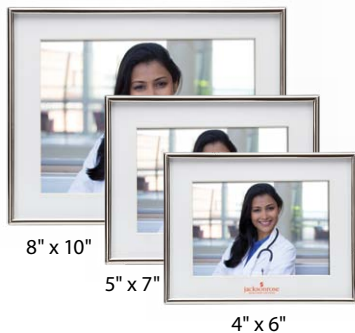

METAL FRAMES

NICOLA

The metallic, slim-line frame of polished chrome edges a deep-set white matte to construct a sophisticated display for your photograph or printed materials.

Item	Photo Size	Decorating Method	Imprint Size W x H	Quantity			
				24-71	72-143	144-287	288+
NICOLA - Silver, Polished chrome with deep set white matte							
PFN3501-S	4" x 6"	One Color Imprint	3" x 3/4"	19.95	19.20	18.45	17.80
PFN3502-S	5" x 7"	One Color Imprint	4" x 3/4"	22.95	22.05	21.25	20.45
PFN3503-S	8" x 10"	One Color Imprint	5" x 3/4"	34.95	33.60	32.35	31.15

4C

PictureFrames.net

Prices include 1 Location Decoration. Full Color VividPrint™ optional, see pg 186 for details. Setup Charge $80.00 (c). See pg 186 for details. All Frames Individually Boxed (see website for details). Prices subject to change. See our website for current pricing and product specifications.