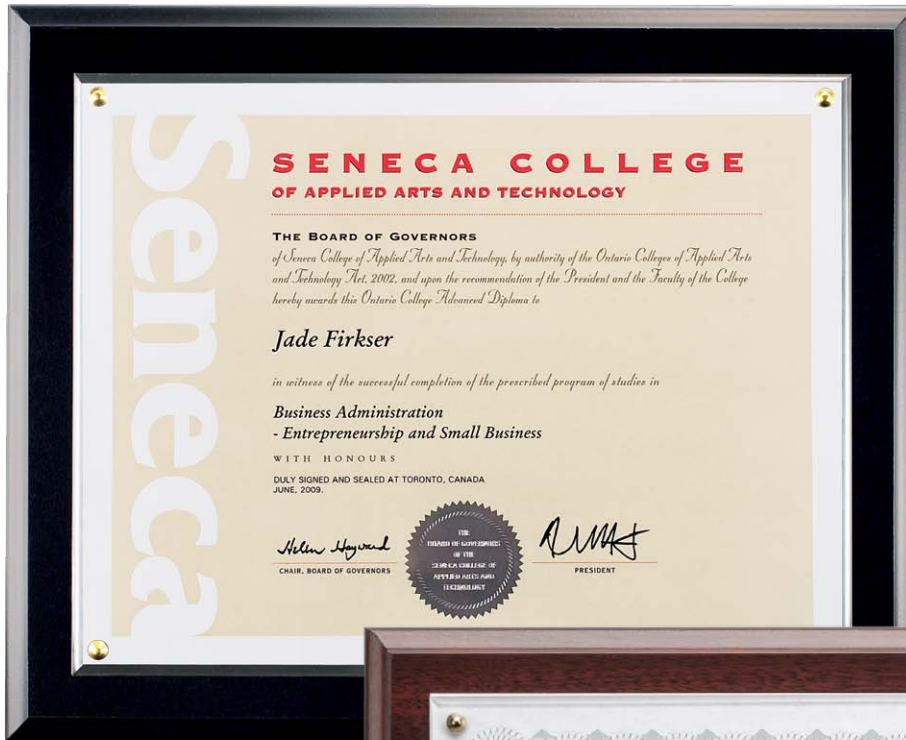

CERTIFICATE FRAMES

MERIT - BLACK

The beveled edge and satin ebony finish of the Black Merit with its acrylic front and gold-finish pins will give your achievement the dignified display it deserves.

MERIT - WALNUT

The Merit features a clear acrylic pane mounted to a walnut-finished plaque with antique brass pin accents for an exquisite display of any certificate of completion.