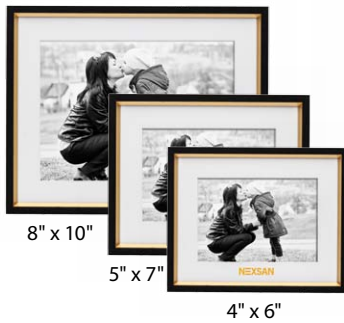

COMPOSITE FRAMES

COMPOSITE

ANGUS

Molded black Lucite is paired with gold metal beveled trim and a white matte to create this glistening frame of elegant proportions.

Item	Photo Size	Decorating Method	Imprint Size W x H	24-71	72-143	144-287	288+	4C
ANGUS, Satin black with gold beveled trim								
PFN6671	4" x 6"	One Color Imprint	3" x ¾"	9.85	9.45	9.10	8.80	
PFN6672	5" x 7"	One Color Imprint	4" x ¾"	11.85	11.40	10.95	10.55	
PFN6673	8" x 10"	One Color Imprint	5" x ¾"	17.85	17.15	16.50	15.90	

PictureFrames.net
Prices include 1 Location Decoration. Full Color VividPrint™ optional, see pg 186 for details.
Setup Charge $80.00 (c). See pg 186 for details. All Frames Individually Boxed (see website for details).
Prices subject to change. See our website for current pricing and product specifications.