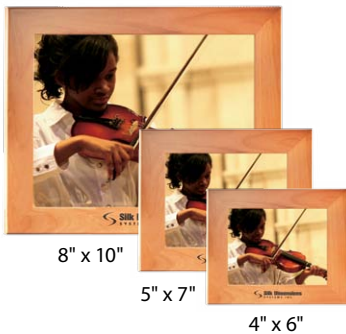

WOOD FRAMES

JUANITA

Solid Red Alder construction gives these classic frames a natural beauty to showcase your photo collection or frame a monumental achievement.

Item	Photo Size	Decorating Method	Imprint Size W x H	24-71	72-143	144-287	288+	4C
JUANITA, Genuine red alder wood								
PFN4621	4" x 6"	One Color Imprint	3" x 1"	22.50	21.65	20.80	20.05	
PFN4622	5" x 7"	One Color Imprint	4" x 1"	26.50	25.50	24.50	23.65	
PFN4623	8" x 10"	One Color Imprint	5" x 1"	43.50	41.85	40.25	38.80	

PictureFrames.net

Prices include 1 Location Decoration. Full Color VividPrint™ optional, see pg 186 for details. Setup Charge $80.00 (c). See pg 186 for details. All Frames Individually Boxed (see website for details). Prices subject to change. See our website for current pricing and product specifications.