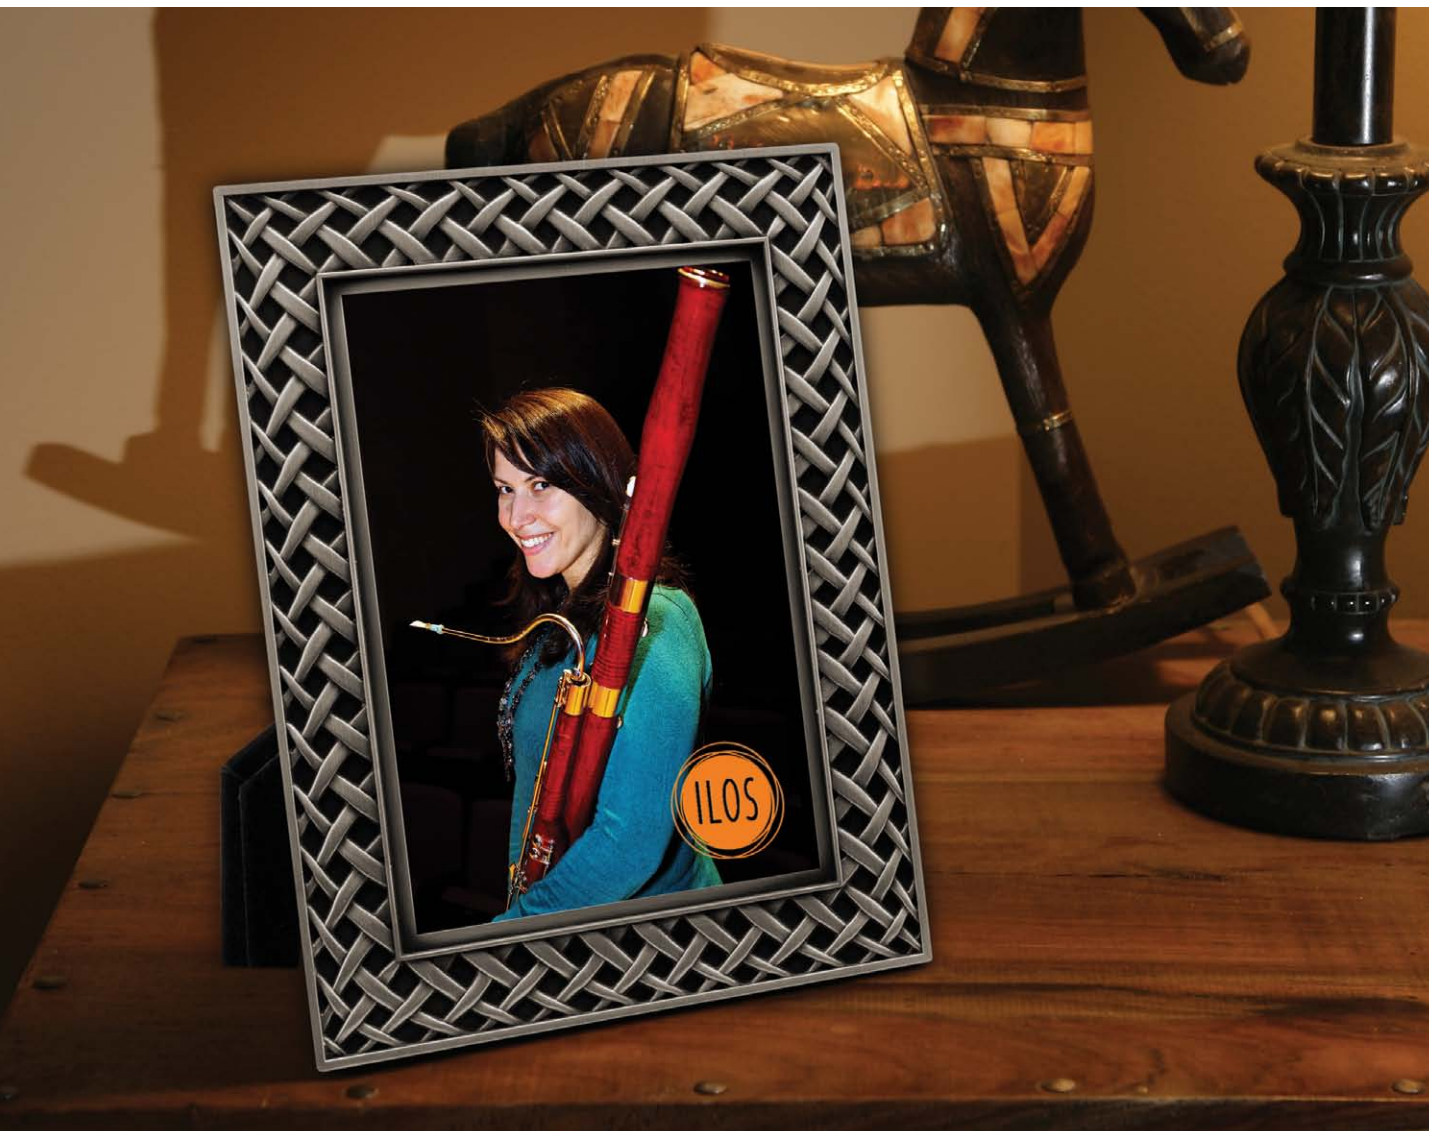

METAL FRAMES

TRELLIS

The Trellis metal frame is finished in antique pewter with an intricate basket weave pattern recalling the day when artisans spent a lifetime mastering their craft and each step was a study in precision.