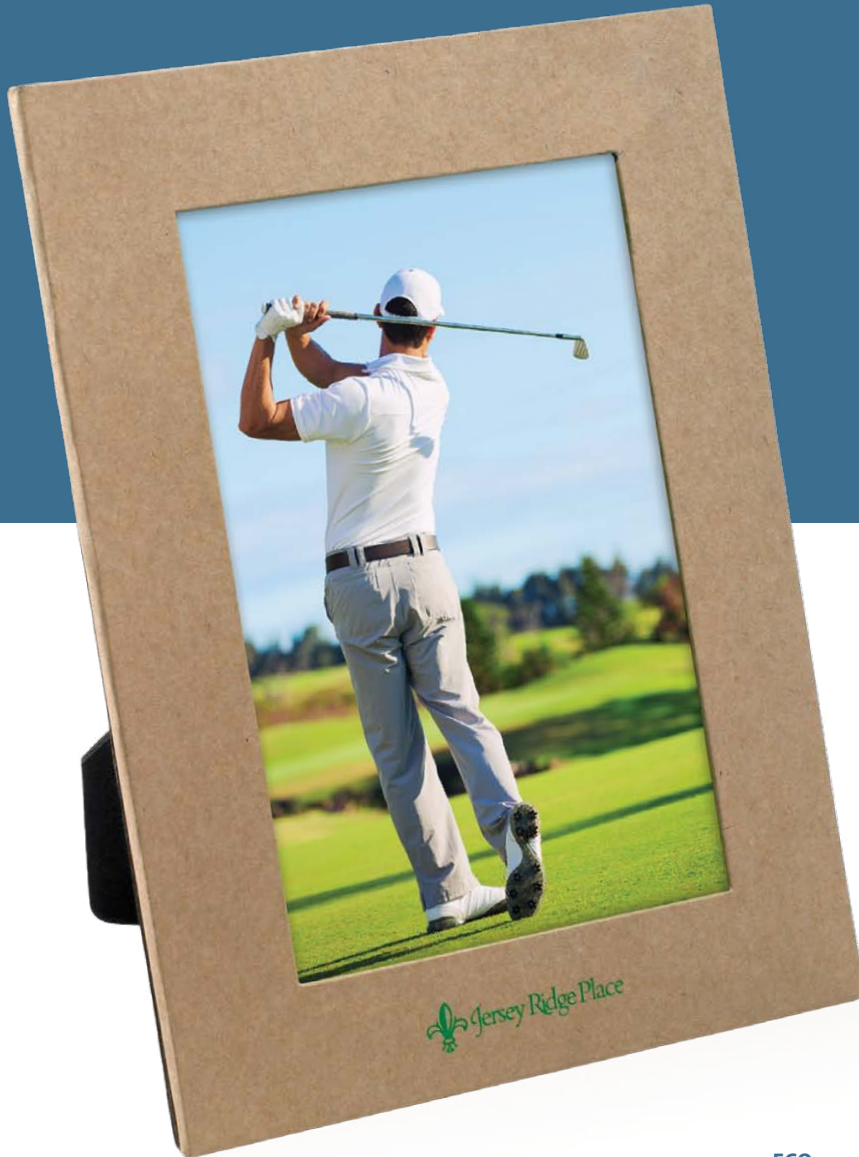

COMPOSITE FRAMES

ECO

A Green Footprint

Give a strong GREEN message with our Brown hinged easel back frame made from 100% recyclable kraft paper and backing board.

Item	Photo Size	Decorating Method	Imprint Size W x H	48-143	144-287	288-479	480+
ECO, Recyclable kraft paper							
PFN4921	4" x 6"	One Color Imprint	1½" x ½"	3.95	3.80	3.66	3.52 4C

PictureFrames.net

Prices include 1 Location Decoration. Full Color VividPrint™ optional, see pg 186 for details. Setup Charge $80.00 (c). See pg 186 for details. All Frames Individually Boxed (see website for details). Prices subject to change. See our website for current pricing and product specifications.