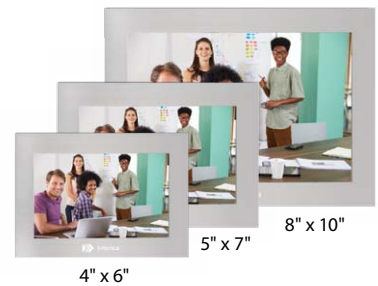

Item	Photo Size	Decorating Method	Imprint Size W x H	24-71	72-143	144-287	288+
EBURNEAN, Brushed aluminum							
PFN2711	4" x 6"	Laser Engraved	2" x 1½"	9.95	9.55	9.20	8.85
PFN2712	5" x 7"	Laser Engraved	3" x 1½"	11.95	11.50	11.05	10.65
PFN2713	8" x 10"	Laser Engraved	4" x 1½"	17.95	17.25	16.60	16.00 4C

PictureFrames.net
Prices include 1 Location Decoration. Full Color VividPrint™ optional, see pg 186 for details.
Setup Charge $80.00 (c). See pg 186 for details. All Frames Individually Boxed (see website for details).
Prices subject to change. See our website for current pricing and product specifications.