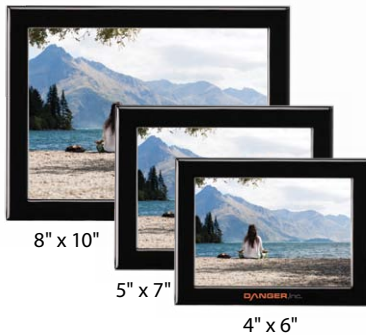

COMPOSITE FRAMES

ANGELICA

Molded ebony resin is polished to an ultra glossy shine and given a soft beveled edge for this elegant frame display.

Item	Photo Size	Decorating Method	Imprint Size W x H	24-71	72-143	144-287	288+
ANGELICA, Black polished resin, Shown with optional VividPrint™**							
PFN6501	4" x 6"	One Color Imprint	3" x 1/2"	18.85	18.10	17.45	16.80
PFN6502	5" x 7"	One Color Imprint	4" x 1/2"	22.85	21.95	21.15	20.35
PFN6503	8" x 10"	One Color Imprint	5" x 1/2"	33.85	32.55	31.35	30.20

4C

PictureFrames.net

Prices include 1 Location Decoration. Full Color VividPrint™ optional, see pg 186 for details. Setup Charge $80.00 (c). See pg 186 for details. All Frames Individually Boxed (see website for details). Prices subject to change. See our website for current pricing and product specifications.