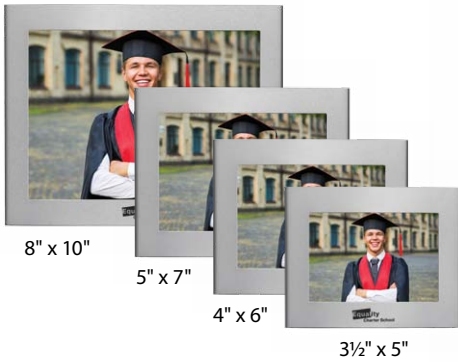

METAL FRAMES

SILVER

ARC

Brushed aluminum is formed into a precise curve and edge-bent on top and bottom for a refined presentation displaying your photos with cosmopolitan style.

BLACK

Item	Photo Size	Decorating Method	Imprint Size W x H	Imprint Size			
				24-71	72-143	144-287	288+
ARC FRAME - Black, Black aluminum							
PFN2730-B	3½" x 5"	One Color Imprint	2" x ½"	8.95	8.60	8.30	8.00
ARC FRAME - Silver, Satin aluminum							
PFN2730	3½" x 5"	One Color Imprint	2" x ½"	8.95	8.60	8.30	8.00
PFN2731	4" x 6"	One Color Imprint	3" x ½"	9.95	9.55	9.20	8.85
PFN2732	5" x 7"	One Color Imprint	4" x ½"	12.95	12.45	12.00	11.55
PFN2733	8" x 10"	One Color Imprint	5" x ½"	18.95	18.20	17.55	16.90 4C