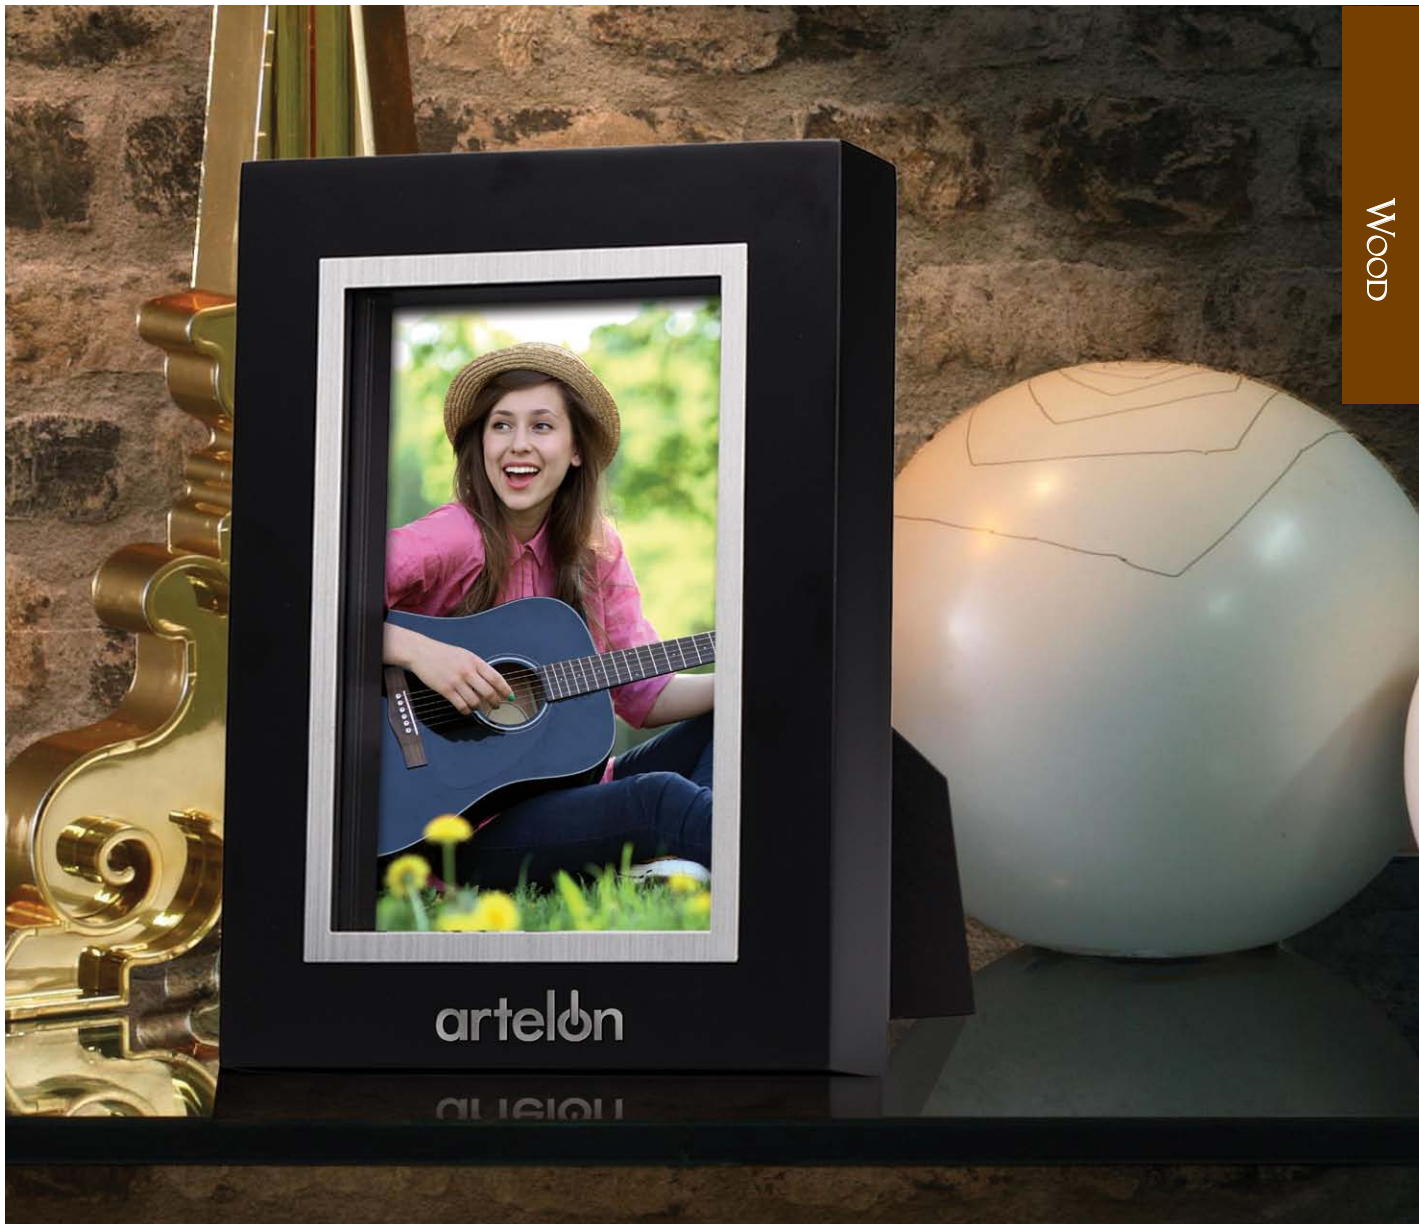

WOOD FRAMES

WOOD

MIDNIGHT

The Midnight frame is an ebony wood-finish shadow box frame with a brushed silver bezel to create the perfect desk accent.

Item	Photo Size	Decorating Method	Imprint Size W x H	24-71	72-143	144-287	288+	
MIDNIGHT, Ebony wood-finish with brushed silver bezel								
PFN4301	4" x 6"	One Color Imprint	2" x 1"	23.85	22.95	22.05	21.25	
PFN4302	5" x 7"	One Color Imprint	3" x 1"	29.85	28.70	27.60	26.60	4C

PictureFrames.net
Prices include 1 Location Decoration. Full Color VividPrint™ optional, see pg 186 for details.
Setup Charge $80.00 (c). See pg 186 for details. All Frames Individually Boxed (see website for details).
Prices subject to change. See our website for current pricing and product specifications.