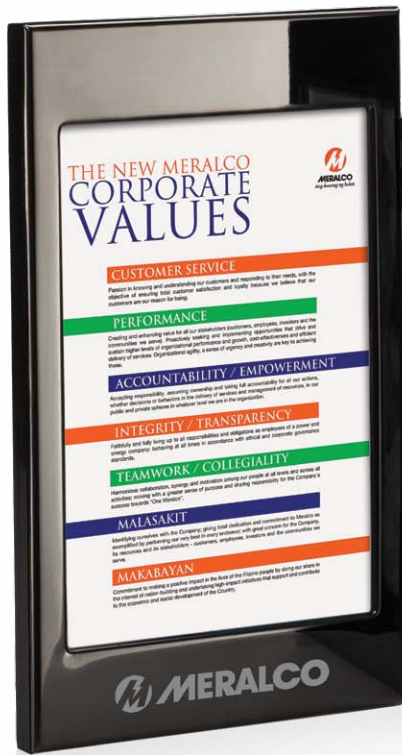

METAL FRAMES

BLACK NICKEL