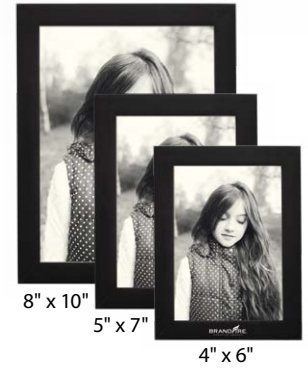

WOOD FRAMES

WOOD

LINEAR

The Linear features a wide wood frame which will give any photo a gallery presence. The Linear collection is available in brown, white or black finished wood.

BROWN

WHITE

BLACK

Item	Photo Size	Decorating Method	Imprint Size W x H	24-71	72-143	144-287	288+
LINEAR - Brown , Brown mahogany stained wood							
PFN4151-B	4" x 6"	One Color Imprint	3" x 1"	17.90	17.20	16.55	15.95
PFN4152-B	5" x 7"	One Color Imprint	4" x 1"	20.90	20.10	19.35	18.65
PFN4153-B	8" x 10"	One Color Imprint	5" x 1"	24.90	23.95	23.05	22.20
LINEAR - White , White finished wood							
PFN4151-W	4" x 6"	One Color Imprint	3" x 1"	17.90	17.20	16.55	15.95
PFN4152-W	5" x 7"	One Color Imprint	4" x 1"	20.90	20.10	19.35	18.65
PFN4153-W	8" x 10"	One Color Imprint	5" x 1"	24.90	23.95	23.05	22.20
LINEAR - Black , Ebony stained wood							
PFN4151-E	4" x 6"	One Color Imprint	3" x 1"	17.90	17.20	16.55	15.95
PFN4152-E	5" x 7"	One Color Imprint	4" x 1"	20.90	20.10	19.35	18.65
PFN4153-E	8" x 10"	One Color Imprint	5" x 1"	24.90	23.95	23.05	22.20