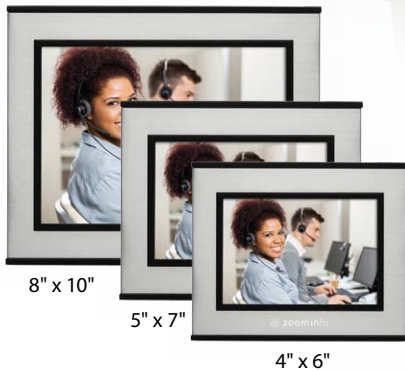

SYRINGA

Crisp ebony satin metal edging boldly outlines this brushed aluminum frame to create a stylish photographic display that will be welcome in any décor.

Item	Photo Size	Decorating Method	Imprint Size W x H	24-71	72-143	144-287	288+
SYRINGA, Brushed aluminum with ebony edging							
PFN3221	4" x 6"	Laser Engraved	3" x ¾"	20.85	20.05	19.30	18.60
PFN3222	5" x 7"	Laser Engraved	4" x ¾"	24.85	23.90	23.00	22.15
PFN3223	8" x 10"	Laser Engraved	5" x ¾"	35.85	34.45	33.20	31.95 4C

PictureFrames.net
Prices include 1 Location Decoration. Full Color VividPrint™ optional, see pg 186 for details.
Setup Charge $80.00 (c). See pg 186 for details. All Frames Individually Boxed (see website for details).
Prices subject to change. See our website for current pricing and product specifications.