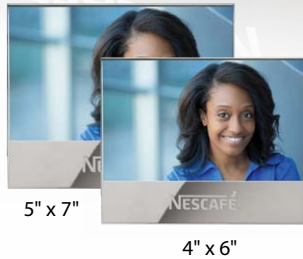

GLASS FRAMES

SOLARA

A block of jade glass presents your photograph sandwiched against an ebony finished wood backer which slips into a bright polished metal case for extraordinary elegance.

HORIZONTAL