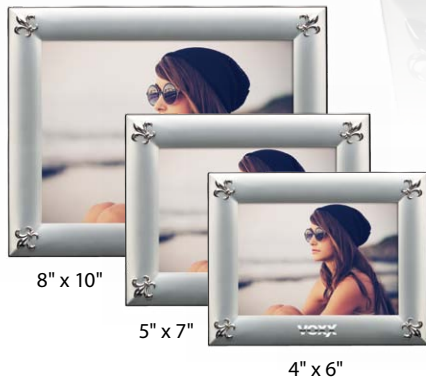

CHATELAINE

Brightly polished fleur-de-lis symbols accent the corners of this elegant satin silver metal frame to bring a dash of French heraldry to your home or office, while your imprint contrasts against the satin finish with a bright chrome tone.

Item	Photo Size	Decorating Method	Imprint Size W x H	Imprint Size				
				24-71	72-143	144-287	288+	
CHATELAINE, Satin silver with chrome fleur-de-lis accents								
PFN3041	4" x 6"	Laser Engraved	3" x 1"	14.95	14.35	13.85	13.35	
PFN3042	5" x 7"	Laser Engraved	4" x 1"	18.95	18.20	17.55	16.90	
PFN3043	8" x 10"	Laser Engraved	5" x 1"	28.95	27.85	26.80	25.80	4C

PictureFrames.net
Prices include 1 Location Decoration. Full Color VividPrint™ optional, see pg 186 for details.
Setup Charge $80.00 (c). See pg 186 for details. All Frames Individually Boxed (see website for details).
Prices subject to change. See our website for current pricing and product specifications.