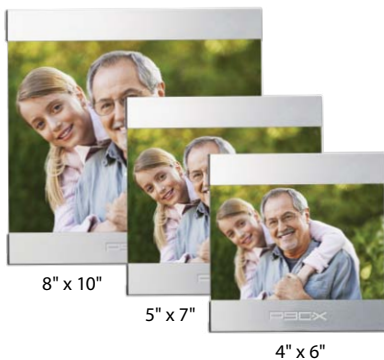

METAL FRAMES

URBAN

The Urban Frame features brushed metal edging sandwiching your photo and viewing glass firmly together in a clean yet sophisticated display.

Item	Photo Size	Decorating Method	Imprint Size W x H	24-71	72-143	144-287	288+	4C
URBAN, Satin aluminum								
PFN2721	4" x 6"	Laser Engraved	2" x 1/2"	7.95	7.65	7.35	7.10	
PFN2722	5" x 7"	Laser Engraved	3" x 1/2"	9.95	9.55	9.20	8.85	
PFN2723	8" x 10"	Laser Engraved	4" x 1/2"	13.95	13.40	12.90	12.45	

PictureFrames.net

Prices include 1 Location Decoration. Full Color VividPrint™ optional, see pg 186 for details. Setup Charge $80.00 (c). See pg 186 for details. All Frames Individually Boxed (see website for details). Prices subject to change. See our website for current pricing and product specifications.