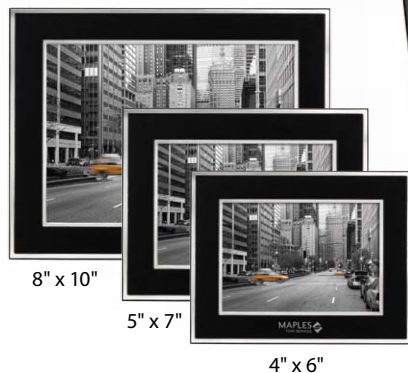

GRENADA BLACK

Ebony metal surrounded with sleek silver borders create this classic art deco photo frame reminiscent of Hollywood's Golden Age.

Item	Photo Size	Decorating Method	Imprint Size					
			W x H	24-71	72-143	144-287	288+	
GRENADA - Black, Ebony finish with silver borders								
PFN3431-B	4" x 6"	Laser Engraved	3" x 3/4"	14.85	14.30	13.75	13.25	
PFN3432-B	5" x 7"	Laser Engraved	4" x 3/4"	16.85	16.20	15.60	15.00	
PFN3433-B	8" x 10"	Laser Engraved	5" x 3/4"	25.85	24.85	23.90	23.05	4C

PictureFrames.net

Prices include 1 Location Decoration. Full Color VividPrint™ optional, see pg 186 for details. Setup Charge $80.00 (c). See pg 186 for details. All Frames Individually Boxed (see website for details). Prices subject to change. See our website for current pricing and product specifications.