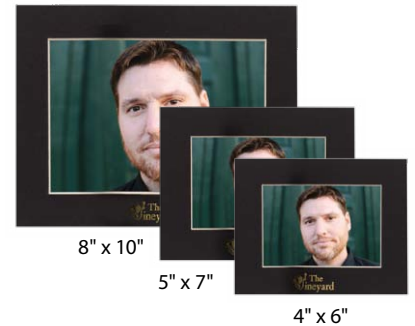

CHIPBOARD FRAMES

LEIBER

BLUE

WHITE

BLACK

LEIBER

Single chipboard photo frames with a matte finish are available in black, white or blue with built-in easel-backs in horizontal or vertical formats.

Memories & Events