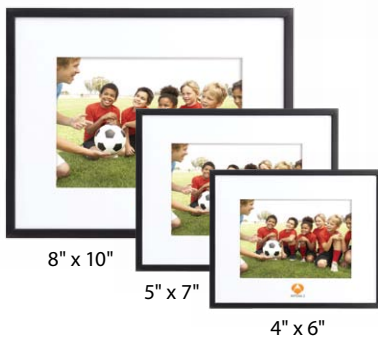

The austere black or silver metal frame of the Burnell with its broad white matte instantly turns any photo into a gallery-quality work of art.

Item	Photo Size	Decorating Method	Imprint Size W x H	24-71	72-143	144-287	288+	4C
BURNELL - Black, Black metal with white matte, Shown with optional VividPrint™**								
PFN2371	4" x 6"	One Color Imprint	3" x 1"	9.95	9.55	9.20	8.85	
PFN2372	5" x 7"	One Color Imprint	4" x 1"	12.95	12.45	12.00	11.55	
PFN2373	8" x 10"	One Color Imprint	5" x 1"	18.95	18.20	17.55	16.90	

PictureFrames.net

Prices include 1 Location Decoration. Full Color VividPrint™ optional, see pg 186 for details. Setup Charge $80.00 (c). See pg 186 for details. All Frames Individually Boxed (see website for details). Prices subject to change. See our website for current pricing and product specifications.