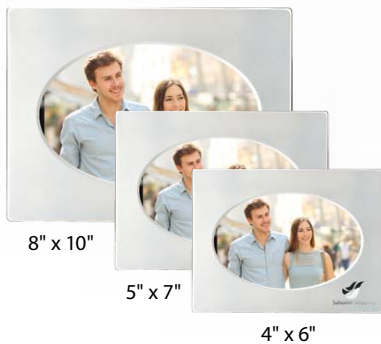

Item	Photo Size	Decorating Method	Imprint Size W x H	24-71	72-143	144-287	288+				
				PERLITA, Satin silver, oval opening							
PFN3021	4" x 6"	Laser Engraved	1½" x 1½"	14.95	14.35	13.85	13.35				
PFN3022	5" x 7"	Laser Engraved	2" x 2"	18.95	18.20	17.55	16.90				
PFN3023	8" x 10"	Laser Engraved	3" x 3"	28.95	27.85	26.80	25.80				

4C

PictureFrames.net

Prices include 1 Location Decoration. Full Color VividPrint™ optional, see pg 186 for details. Setup Charge $80.00 (c). See pg 186 for details. All Frames Individually Boxed (see website for details). Prices subject to change. See our website for current pricing and product specifications.