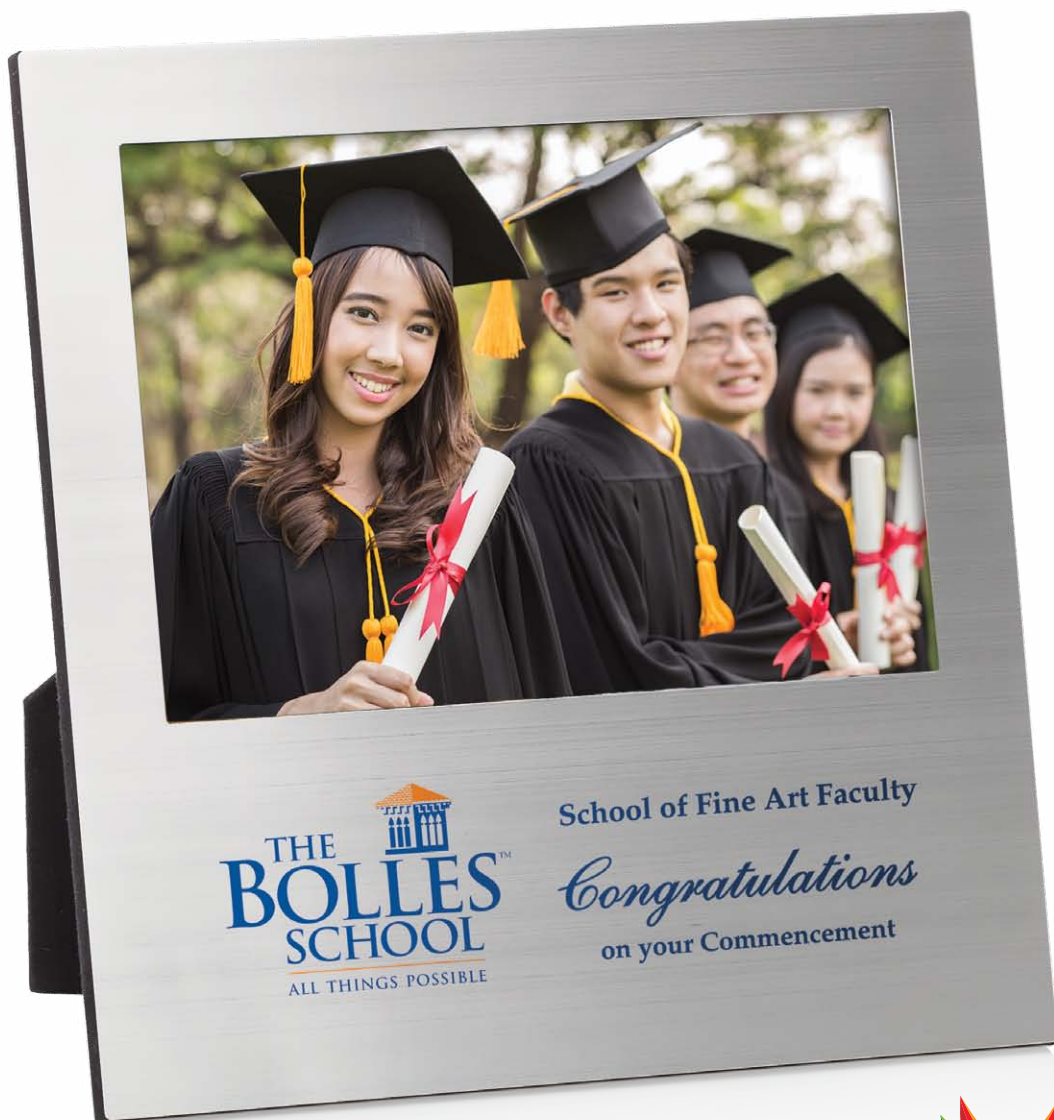

METAL FRAMES

5" x 7"

4" x 6"

VIVIDPRINT™

VividPrint™ Optional*

GIOVANNA

This brushed aluminum frame is mounted in museum style, with an oversized lower area, perfect to accommodate additional copy.

Item	Photo Size	Decorating Method	Imprint Size W x H	24-71	72-143	144-287	288+
GIOVANNA, Brushed aluminum finish, Shown with optional VividPrint™*							
PFN3211	4" x 6"	One Color Imprint	5" x 2½"	13.85	13.30	12.80	12.35
PFN3212	5" x 7"	One Color Imprint	6" x 3"	16.85	16.20	15.60	15.00

4C

PictureFrames.net

Prices include 1 Location Decoration. Full Color VividPrint™ optional, see pg 186 for details. Setup Charge $80.00 (c). See pg 186 for details. All Frames Individually Boxed (see website for details). Prices subject to change. See our website for current pricing and product specifications.