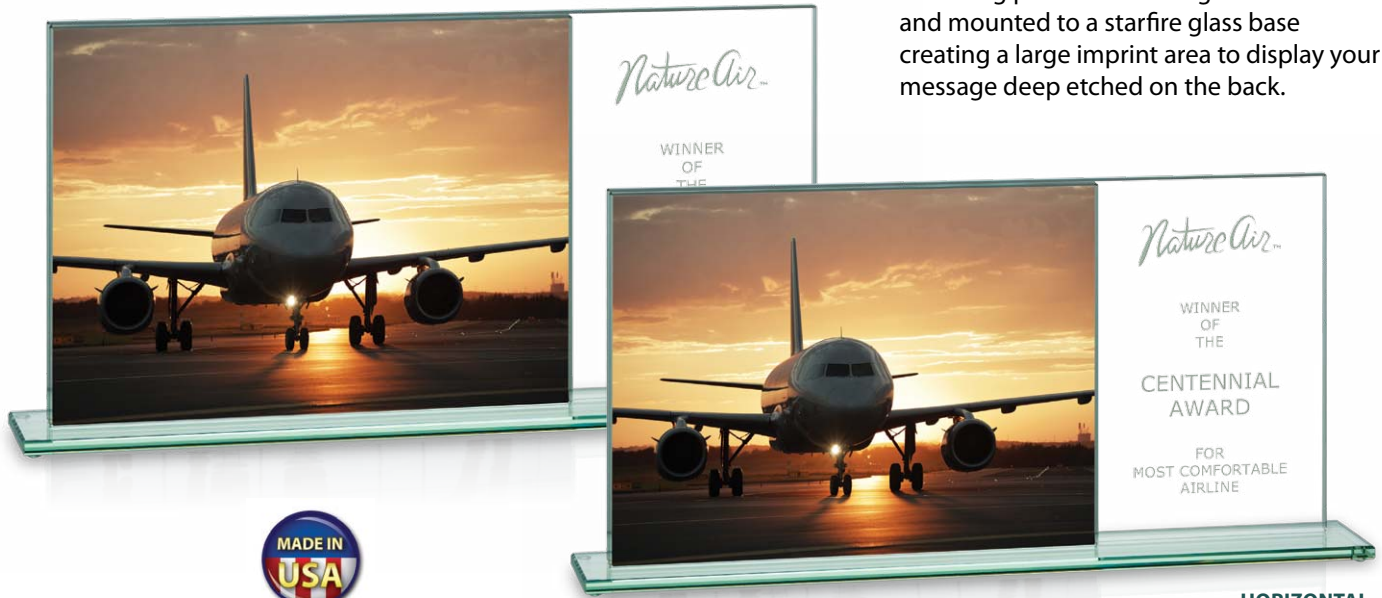

GLASS FRAMES

VERTICAL

NAVIGATOR

Gleaming panes of starfire glass are offset and mounted to a starfire glass base creating a large imprint area to display your message deep etched on the back.

HORIZONTAL

Item	Photo Size	Decorating Method	Imprint Size W x H	Price			
				24-71	72-143	144-287	288+
NAVIGATOR , Extended panel starfire glass							
PFN7221-H	4" x 6" Horizontal	Deep Etch	2½" x 4"	44.75	43.05	41.40	39.90
PFN7222-H	5" x 7" Horizontal	Deep Etch	3" x 5"	49.75	47.85	46.05	44.35
PFN7221-V	4" x 6" Vertical	Deep Etch	2½" x 3"	43.75	42.05	40.50	39.00
PFN7222-V	5" x 7" Vertical	Deep Etch	3" x 4"	48.75	46.85	45.10	43.45