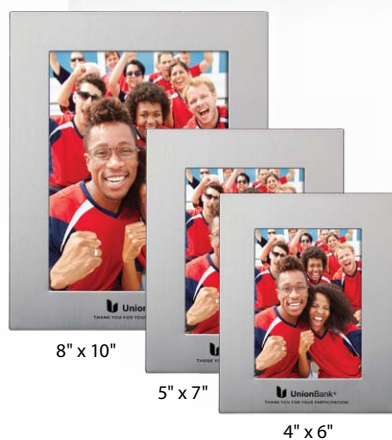

METAL FRAMES

NATALE

Extra wide styling and turned radius corners give the brushed aluminum Natale frame an oversized presence on any desk or display area.

Item	Photo Size	Decorating Method	Imprint Size W x H	24-71	72-143	144-287	288+	4C
NATALE, Brushed aluminum finish								
PFN3611	4" x 6"	One Color Imprint	3" x 1"	13.75	13.20	12.70	12.25	
PFN3612	5" x 7"	One Color Imprint	4" x 1"	15.75	15.15	14.60	14.05	
PFN3613	8" x 10"	One Color Imprint	5" x 1"	20.75	19.95	19.20	18.50	

PictureFrames.net

Prices include 1 Location Decoration. Full Color VividPrint™ optional, see pg 186 for details. Setup Charge $80.00 (c). See pg 186 for details. All Frames Individually Boxed (see website for details). Prices subject to change. See our website for current pricing and product specifications.