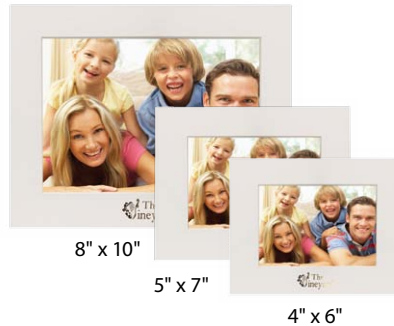

CHIPBOARD FRAMES

LEIBER

BLUE

WHITE

BLACK

LEIBER

Single chipboard photo frames with a matte finish are available in black, white or blue with built-in easel-backs in horizontal or vertical formats.

Memories & Events