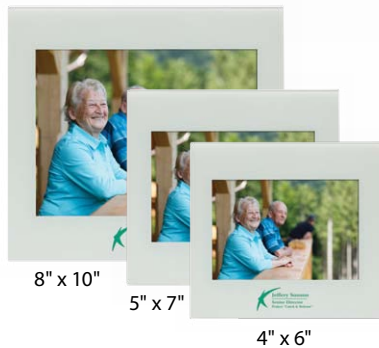

GLASS FRAMES

EUROPA - WHITE

The Europa frame is made of elegant white glass attached to an aluminum backer and creates a pearly tonal balance to highlight your photo with frosted simplicity.

Item	Photo Size	Decorating Method	Imprint Size W x H	24-71	72-143	144-287	288+
EUROPA - White, White glass on aluminum							
PFN7521-W	4" x 6"	One Color Imprint	3" x 1½"	20.85	20.05	19.30	18.60
PFN7522-W	5" x 7"	One Color Imprint	4" x 1½"	24.85	23.90	23.00	22.15
PFN7523-W	8" x 10"	One Color Imprint	5" x 1½"	35.85	34.45	33.20	31.95 4C

PictureFrames.net
Prices include 1 Location Decoration. Full Color VividPrint™ optional, see pg 186 for details.
Setup Charge $80.00 (c). See pg 186 for details. All Frames Individually Boxed (see website for details).
Prices subject to change. See our website for current pricing and product specifications.