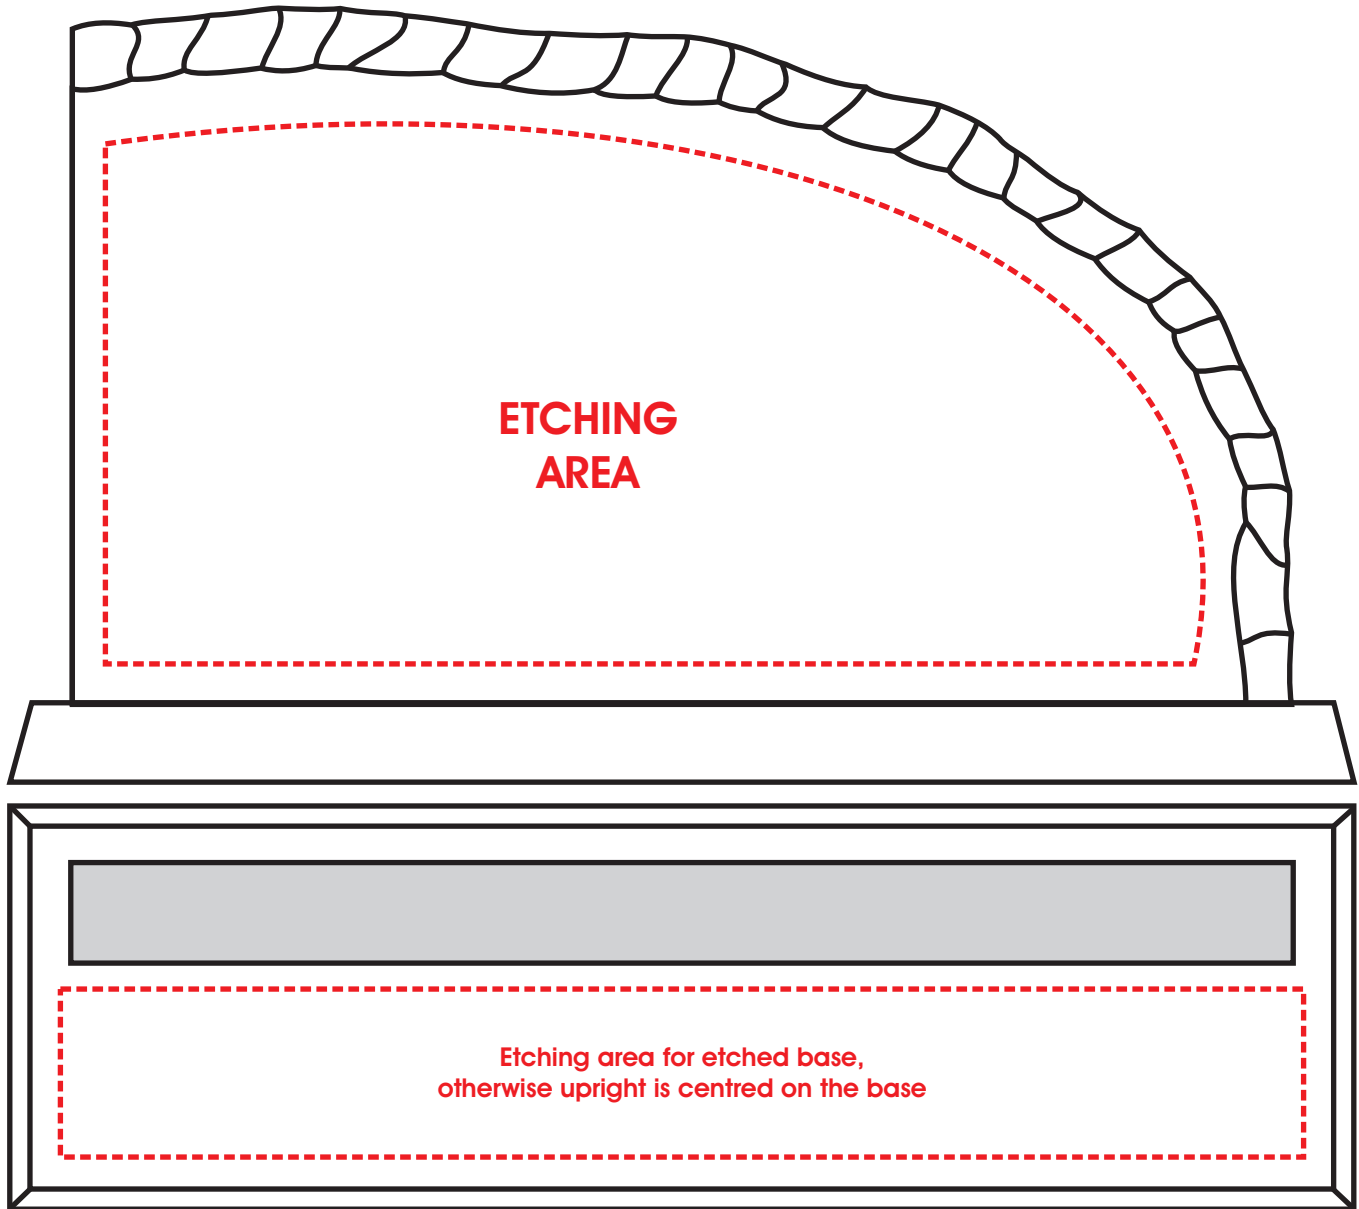

DECORATING TEMPLATE

PRESTIGE GLASS

Product Name: Horizontal Iceberg - Starfire 10" Wide

Product Code: ICE807S

Scale: 70%

ICE807S - Horizontal Iceberg - 10 Inch - Starfire

Scale 70%

1" long at 1:1