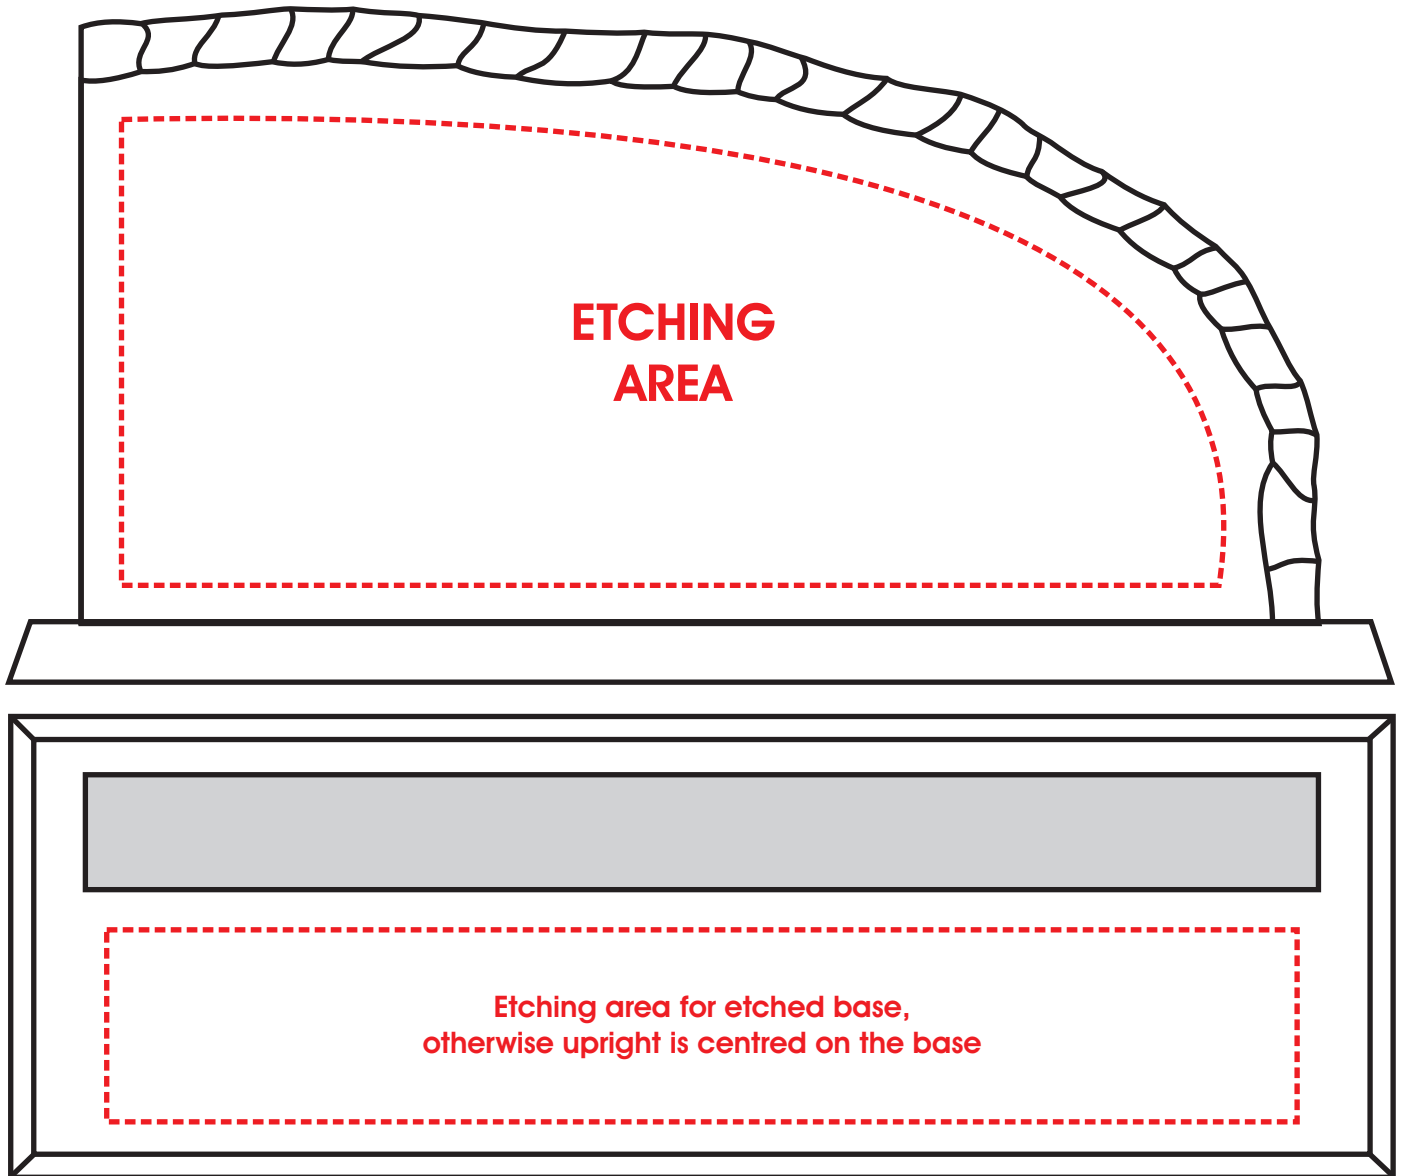

DECORATING TEMPLATE

PRESTIGE GLASS

Product Name: Horizontal Iceberg - Jade 8" Wide

Product Code: ICE805

Scale: 80%

ICE805 - Horizontal Iceberg - 8 Inch - Jade

Scale 80%

1" long at 1:1