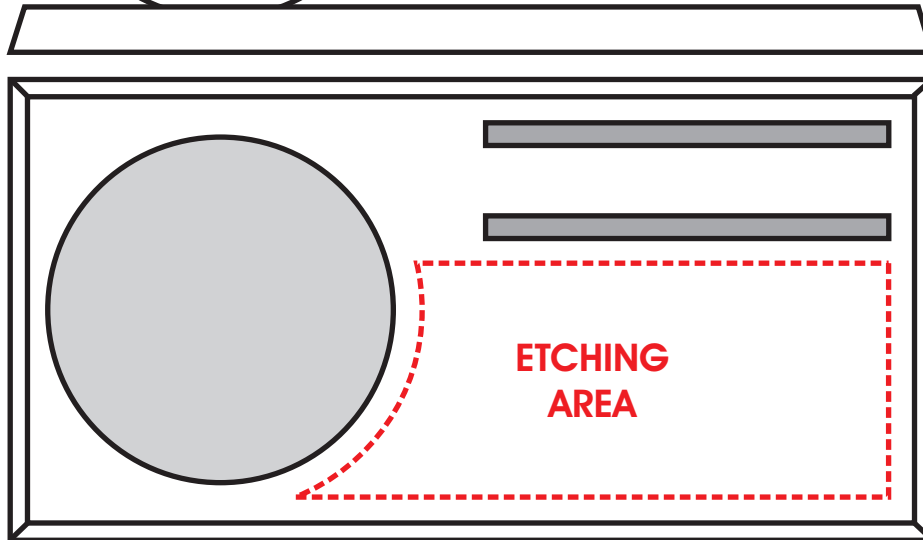

DECORATING TEMPLATE

PRESTIGE GLASS

Product Name: Granite Cardholder - Clear Globe

Product Code: DSK435

Scale: 60%

INDIAN OCEAN

PACIFIC OCEAN

ATLANTIC OCEAN

PWT801 - Globe with Frosted Land - Clear

*** PLEASE ADVISE ***

IF POSITION OF GLOBE IS IMPORTANT

DSK435 - Globe (PWT800) with Frosted Land Cardholder on Granite - 8 X 4 - Clear & Granite

Scale 60%

1" long at 1:1