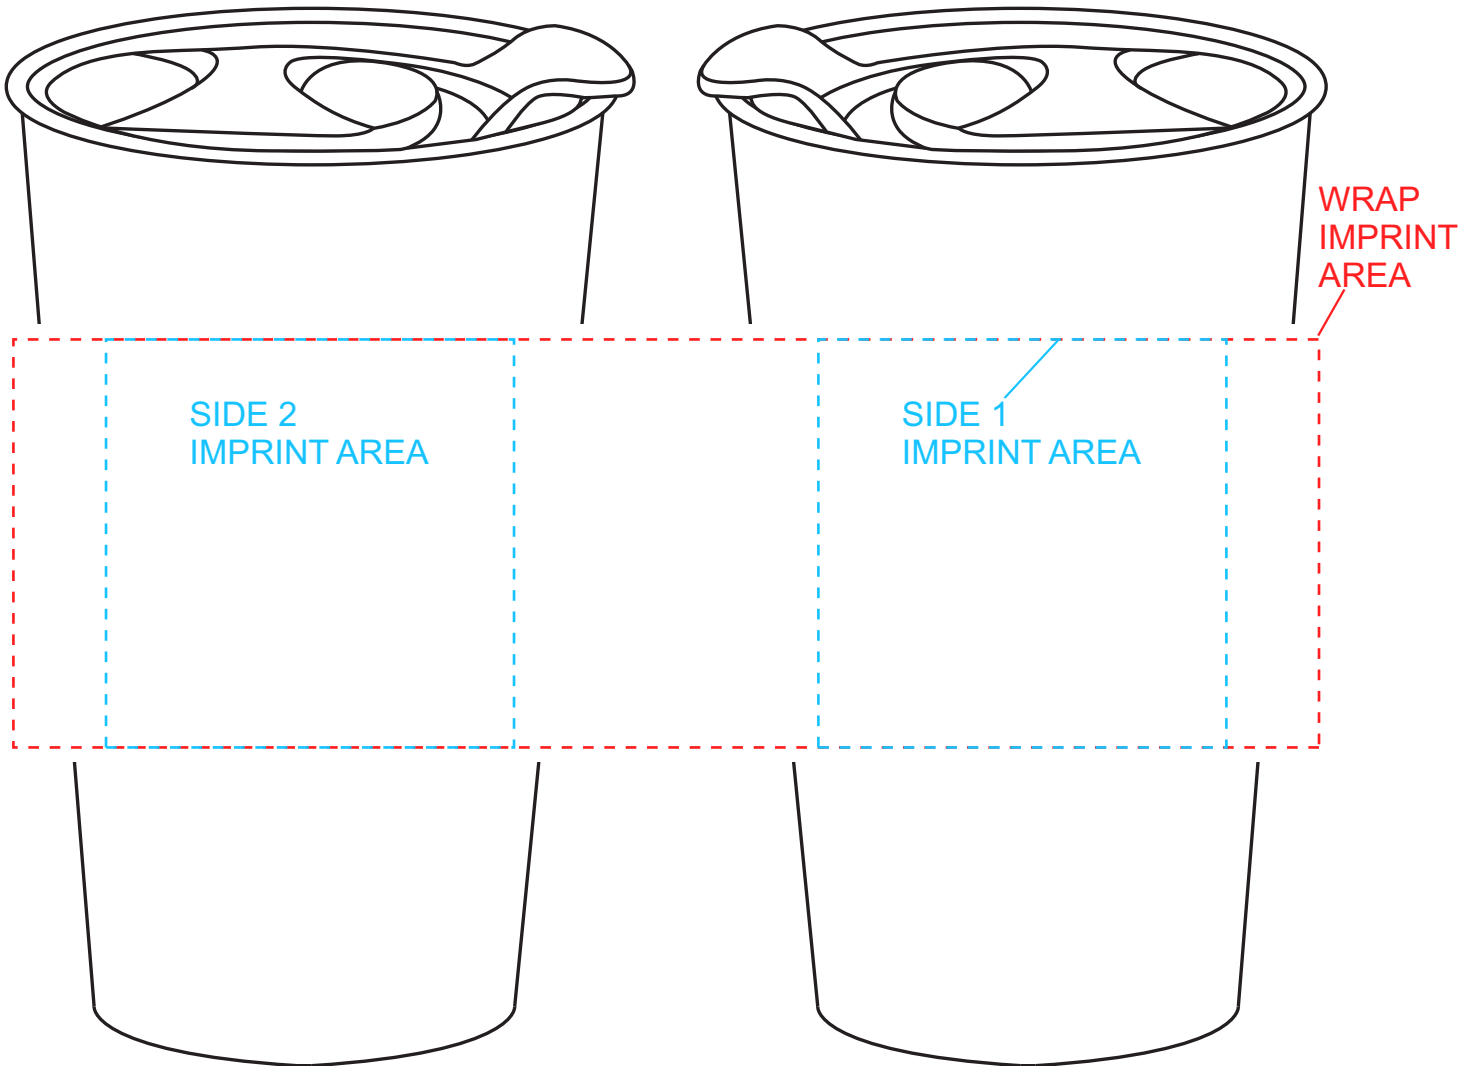

Product Name: The Cafe Ceramic Mug

Code: D980

Scale: 85%

*Dotted line represents max decorating size. All sizes are approximate and subject to change.