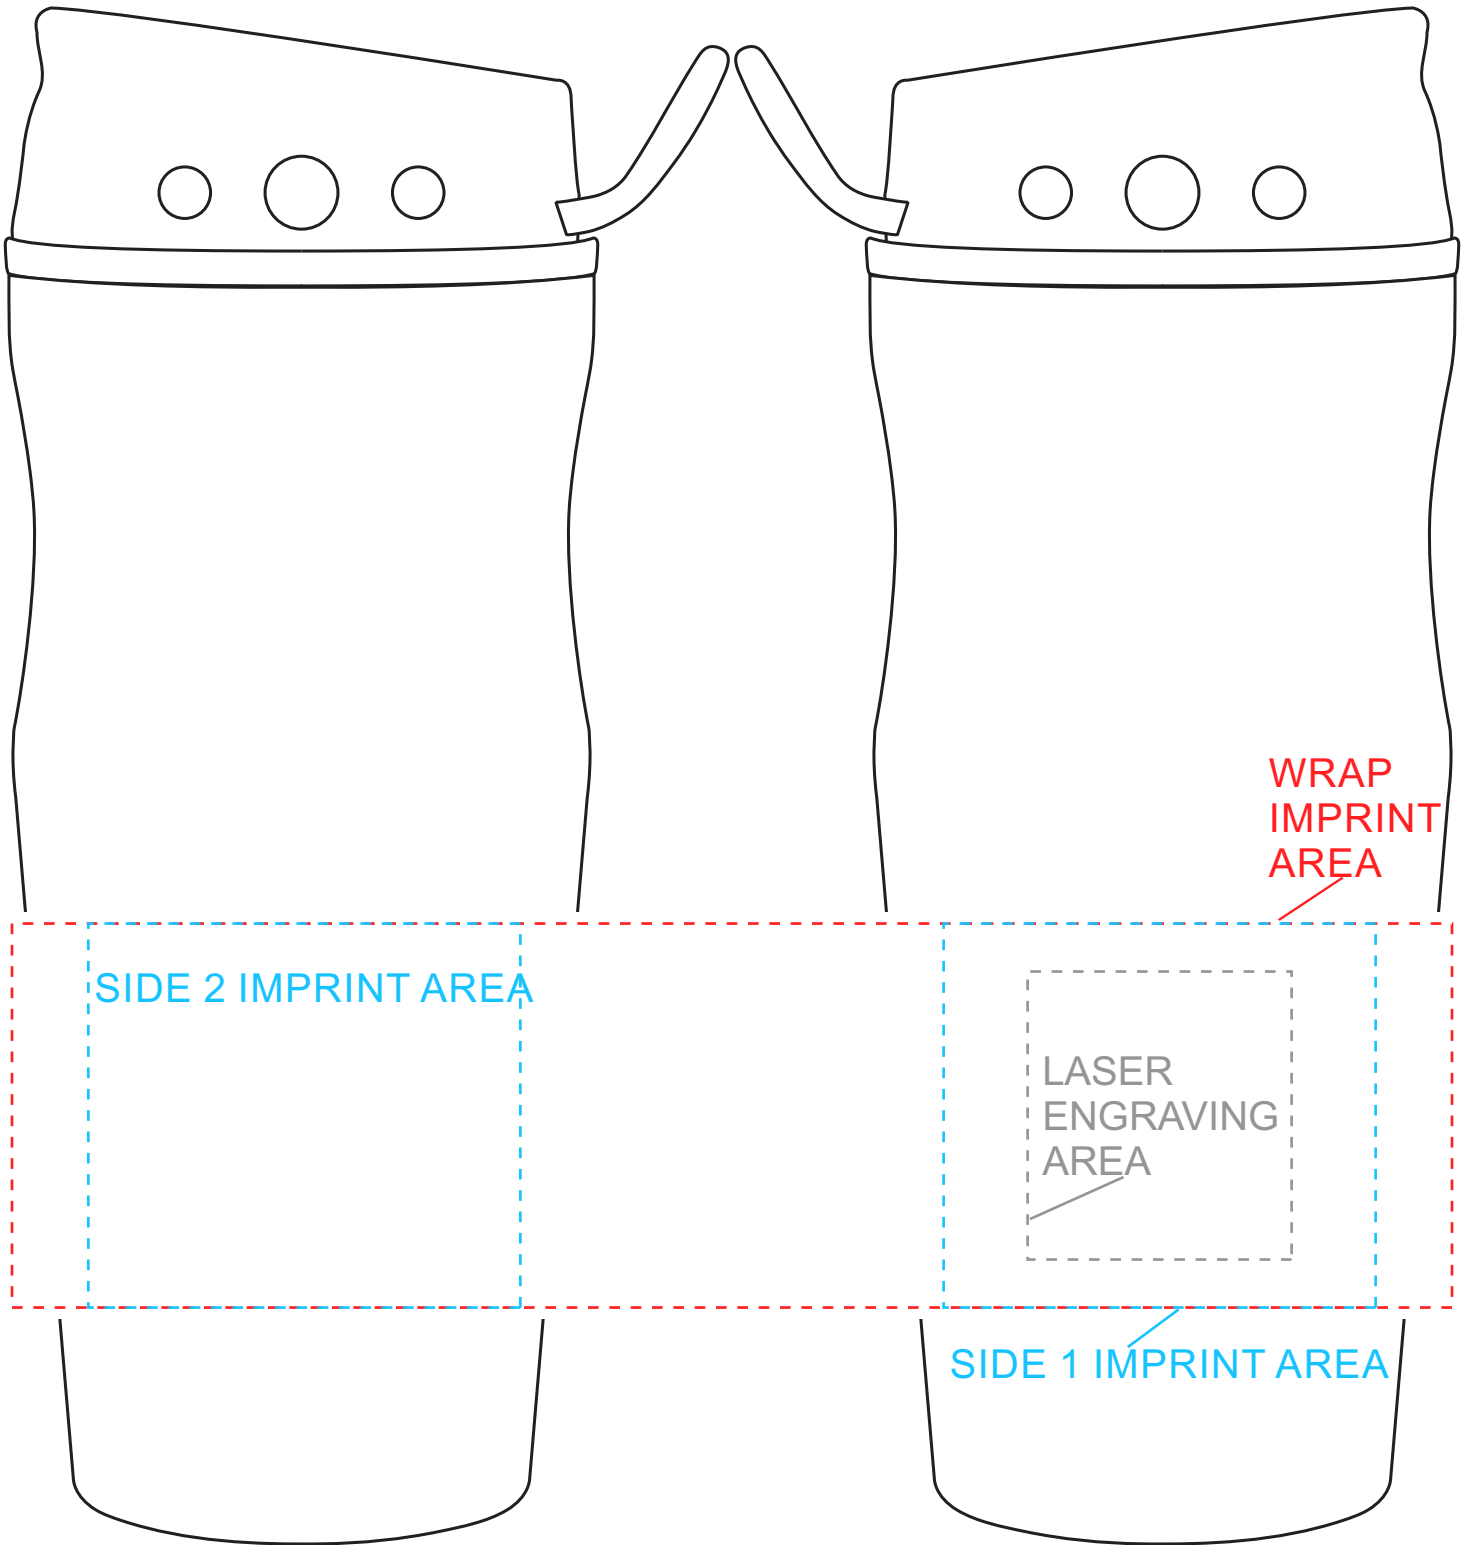

Product Name: The Efficient S/S Tumbler

Code: D764

Scale: 100%

\*Dotted line represents max decorating size. All sizes are approximate and subject to change.