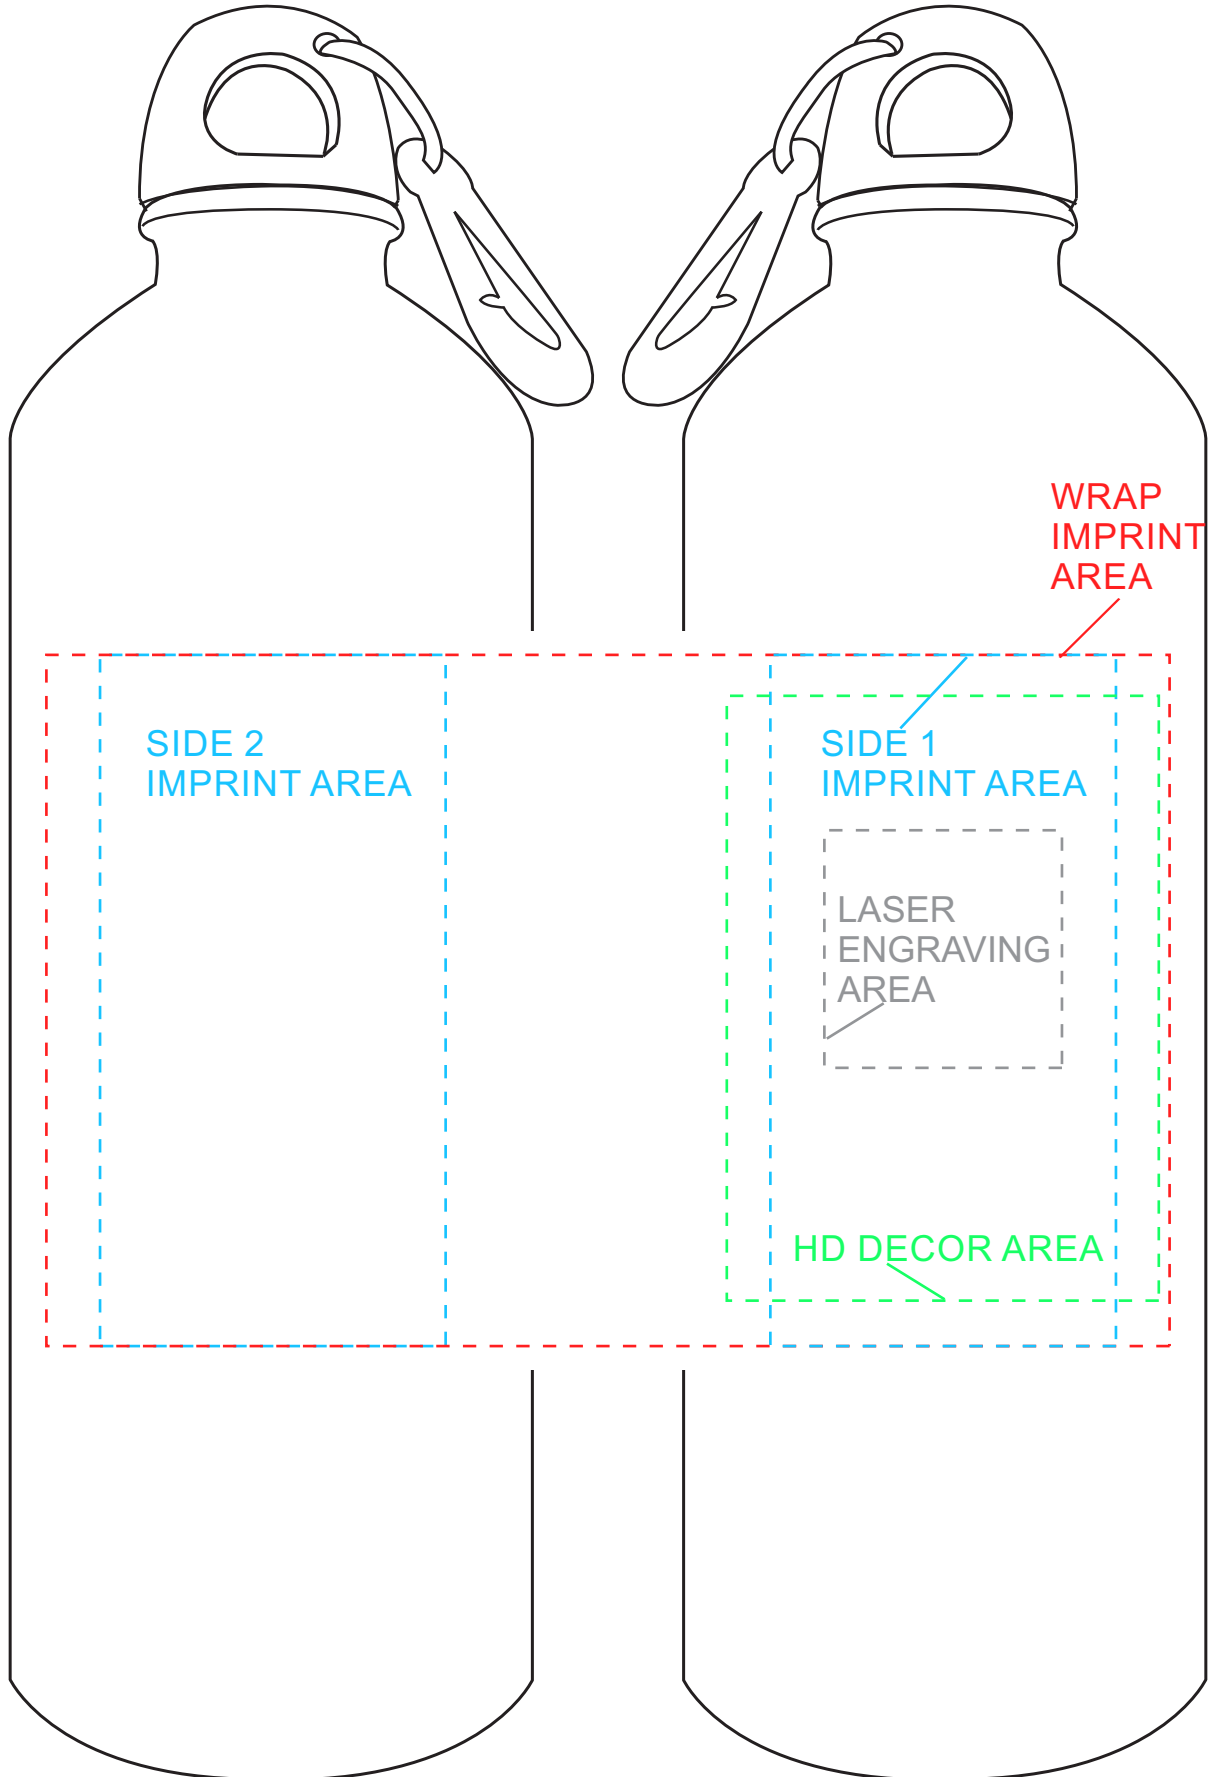

Product Name: The Sporty Plus S/S Bottle w/Carabiner

Code: D750

Scale: 90%

*Dotted line represents max decorating size. All sizes are approximate and subject to change.