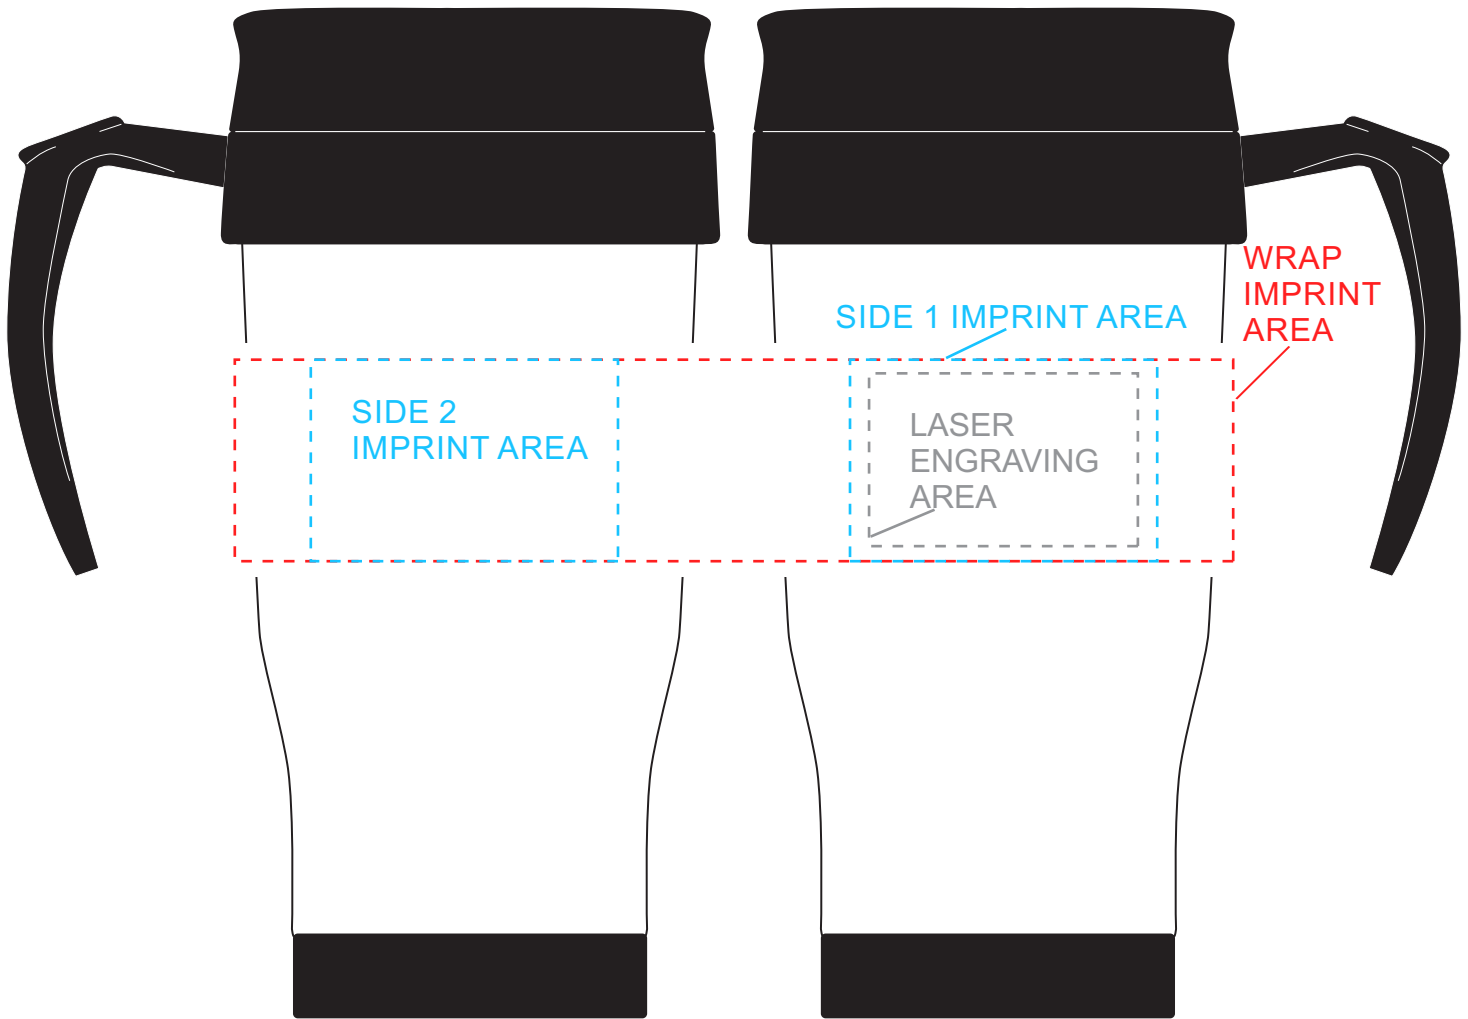

Product Name: The Everyday S/S Mug

Code: D310

Scale: 80%

*Dotted line represents max decorating size. All sizes are approximate and subject to change.