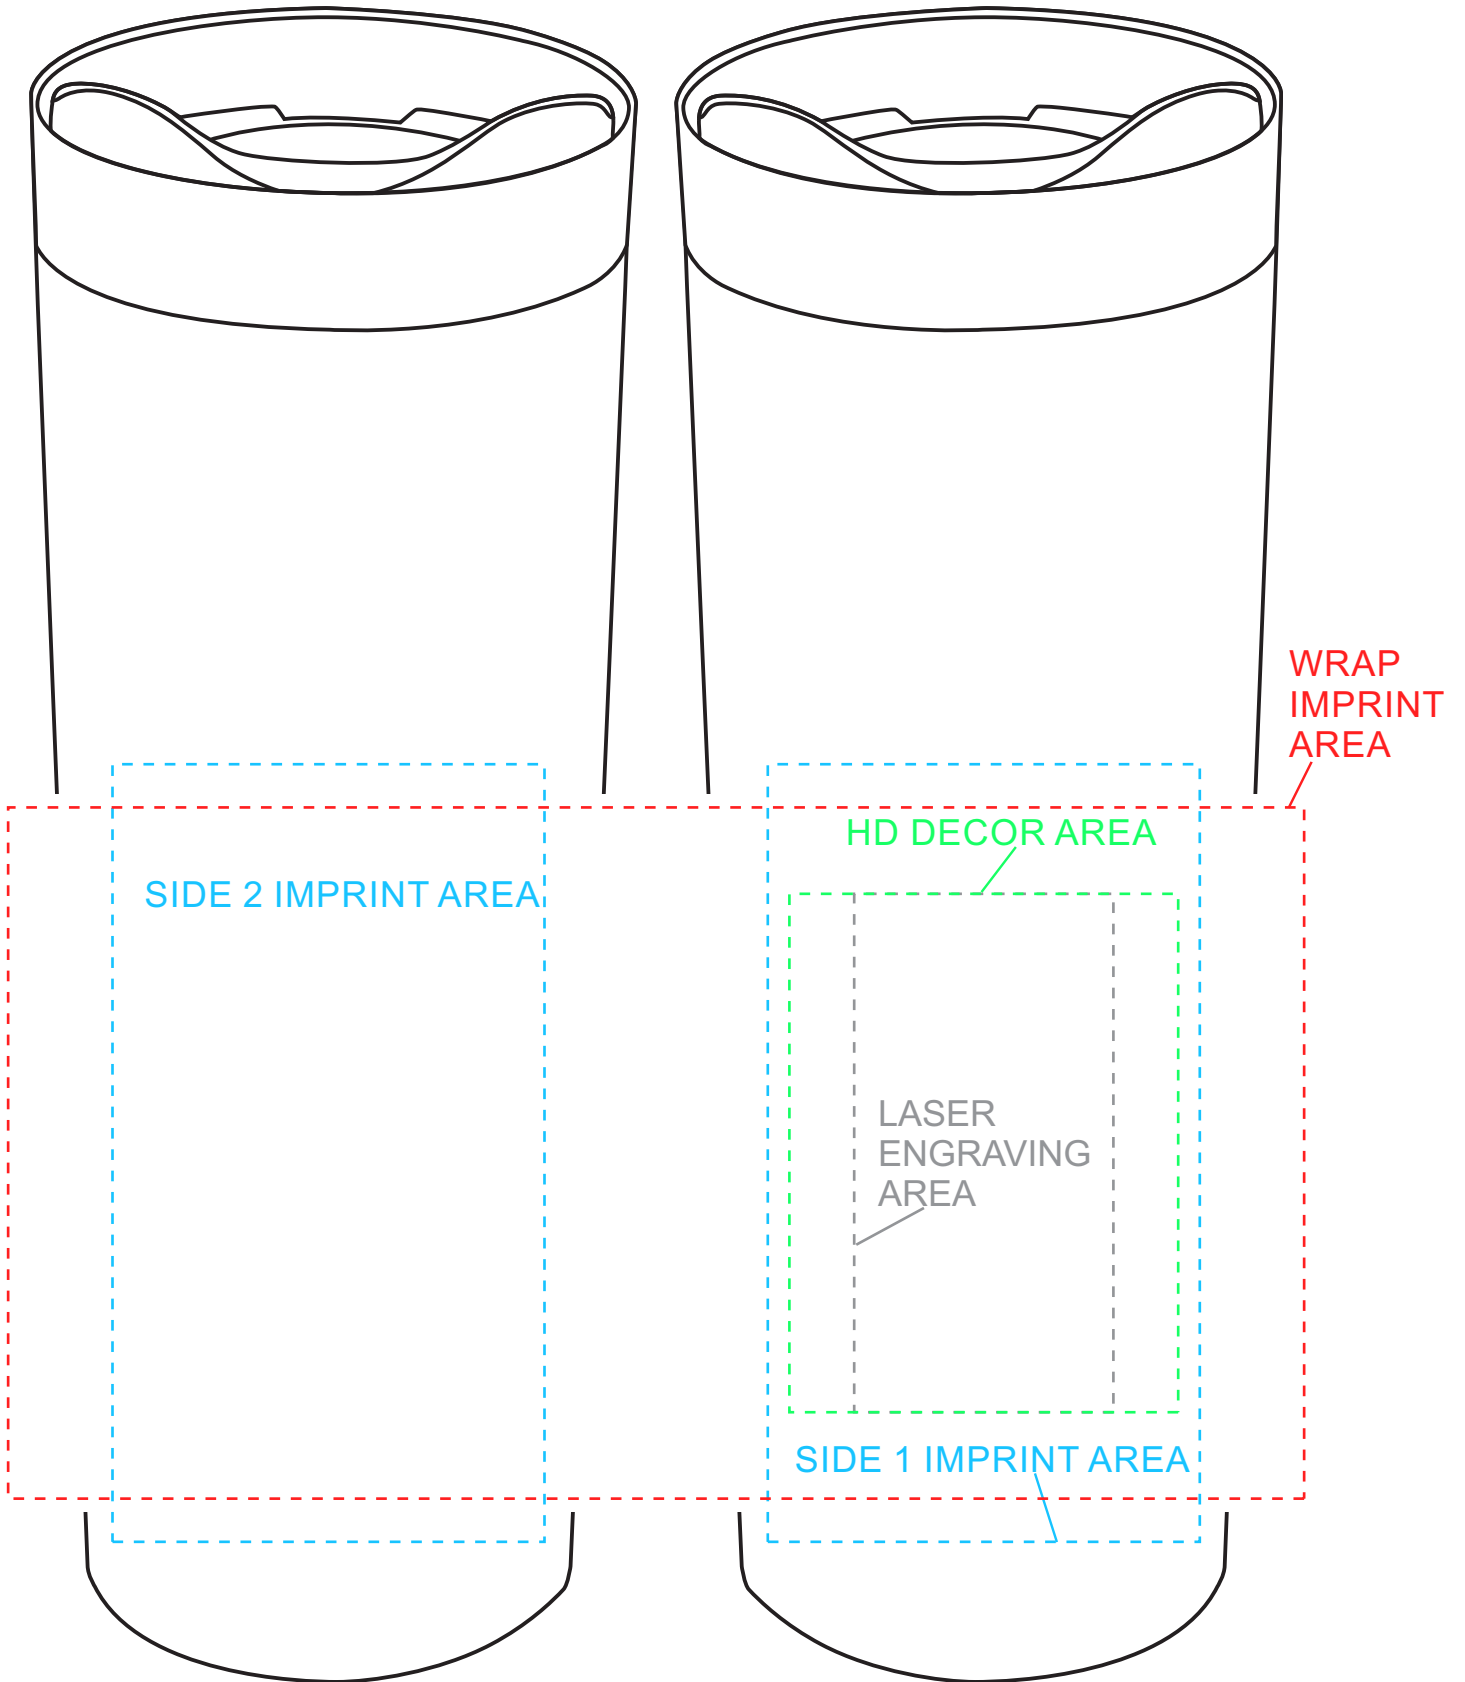

Product Name: The Slender S/S Tumbler

Code: D286

Scale: 90%

*Dotted line represents max decorating size. All sizes are approximate and subject to change.