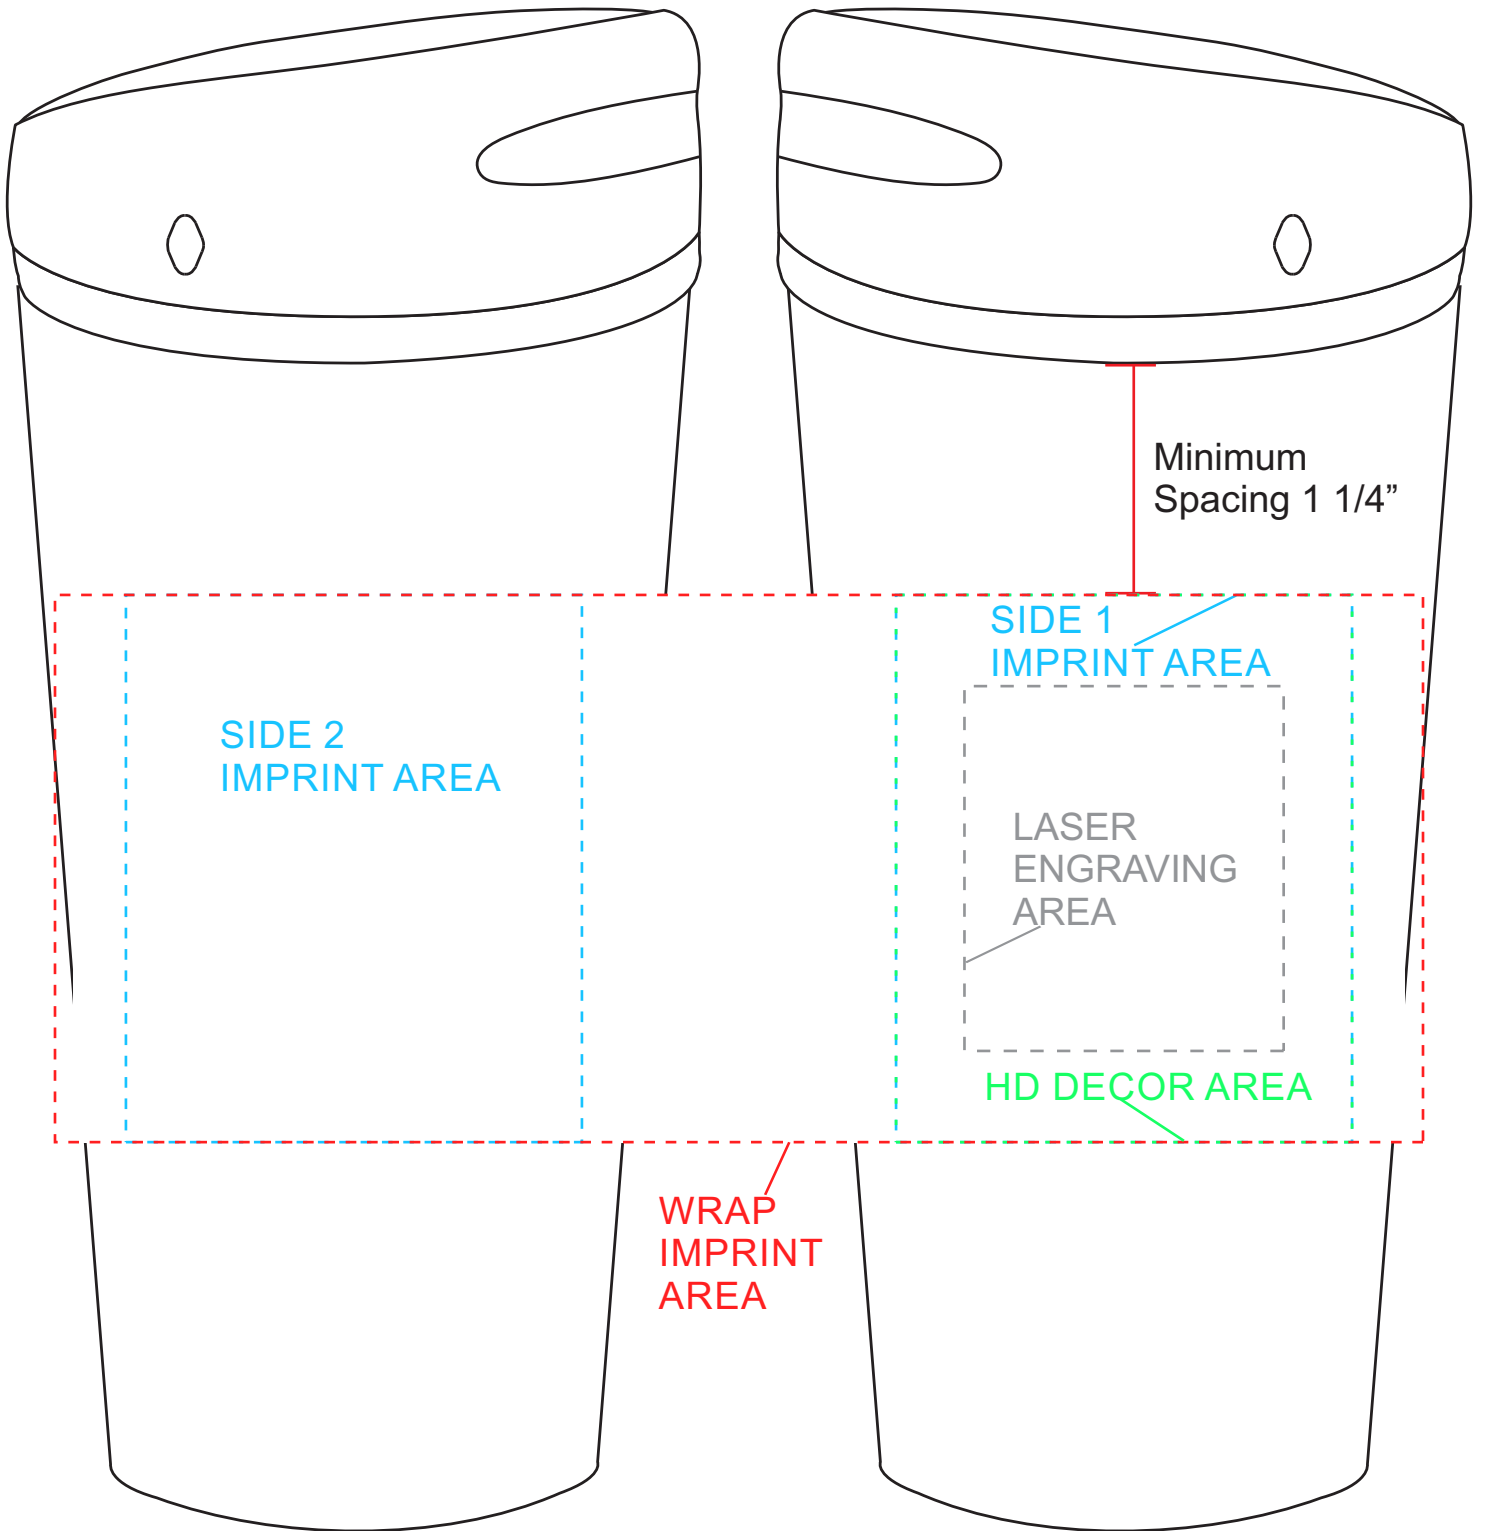

Product Name: The Simple Tumbler

Code: D264

Scale: 95%

*Dotted line represents max decorating size. All sizes are approximate and subject to change.