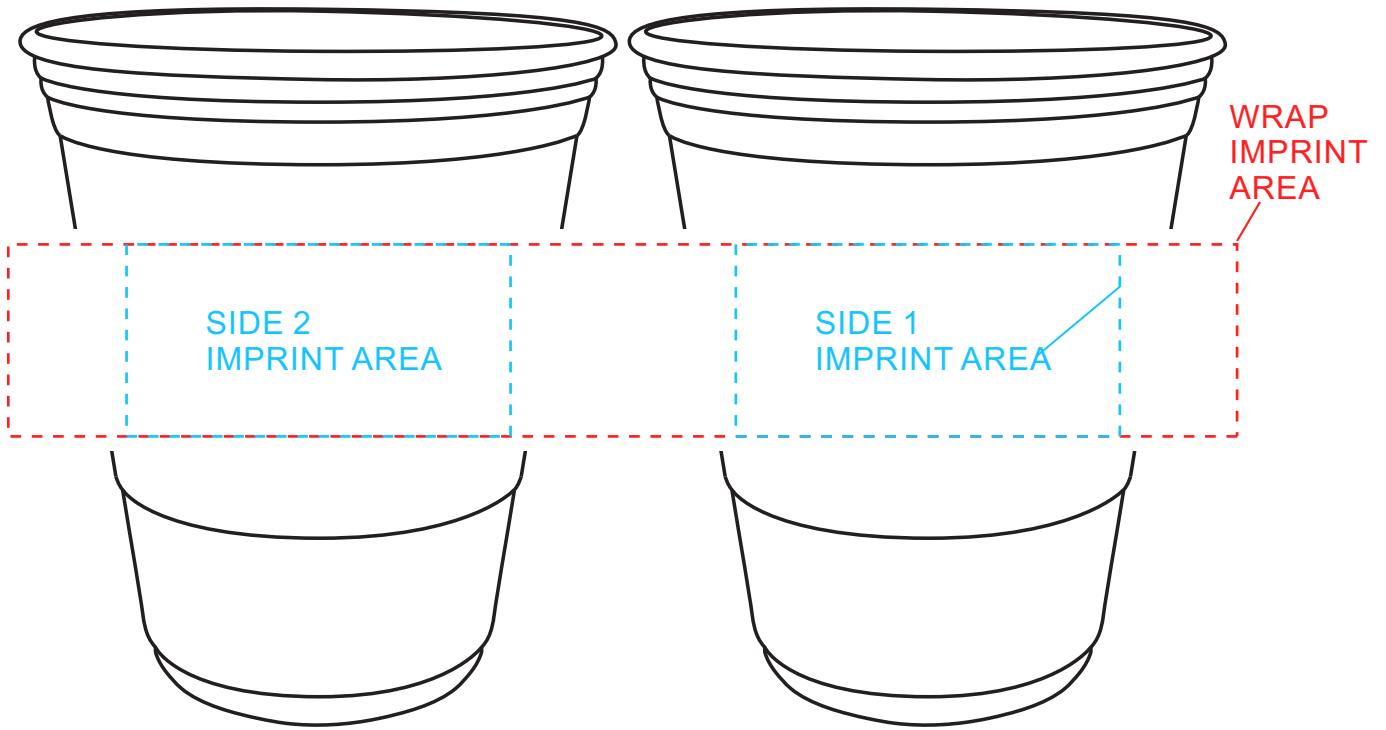

# DECORATING TEMPLATE

Product Name: The Social Double Wall Party Cup

Product Code: D198 | Scale: 80%

Scale 80%

1" long at 1:1