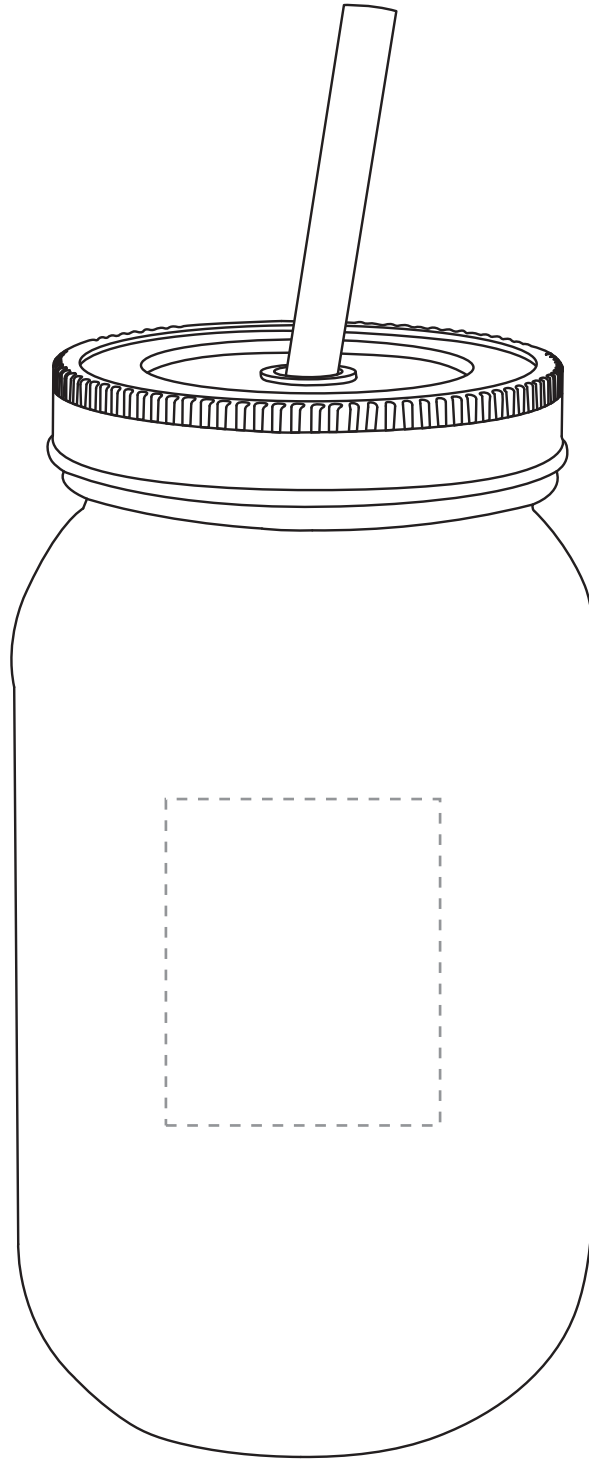

DECORATING TEMPLATE

Product Name: WGG! The Classic Mason Tumbler w/Straw

Product Code: D196 | Scale: 85%

Scale 85%

1" long at 1:1

Copyright © St Regis Crystal. All rights reserved.

www.stregiscrystal.com

All decorating sizes are shown by a grey dotted line. All sizes are approximate and subject to change.