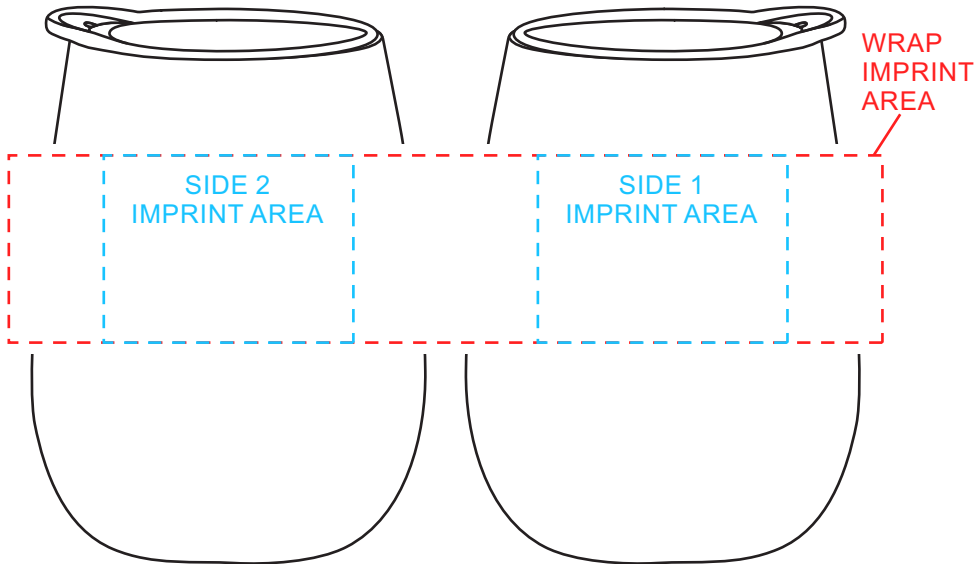

DECORATING TEMPLATE

Product Name: The Vivaldi Double Wall Cup

Product Code: D102 | Scale: 65%

Scale 65%

1" long at 1:1

Copyright © St Regis Crystal. All rights reserved.