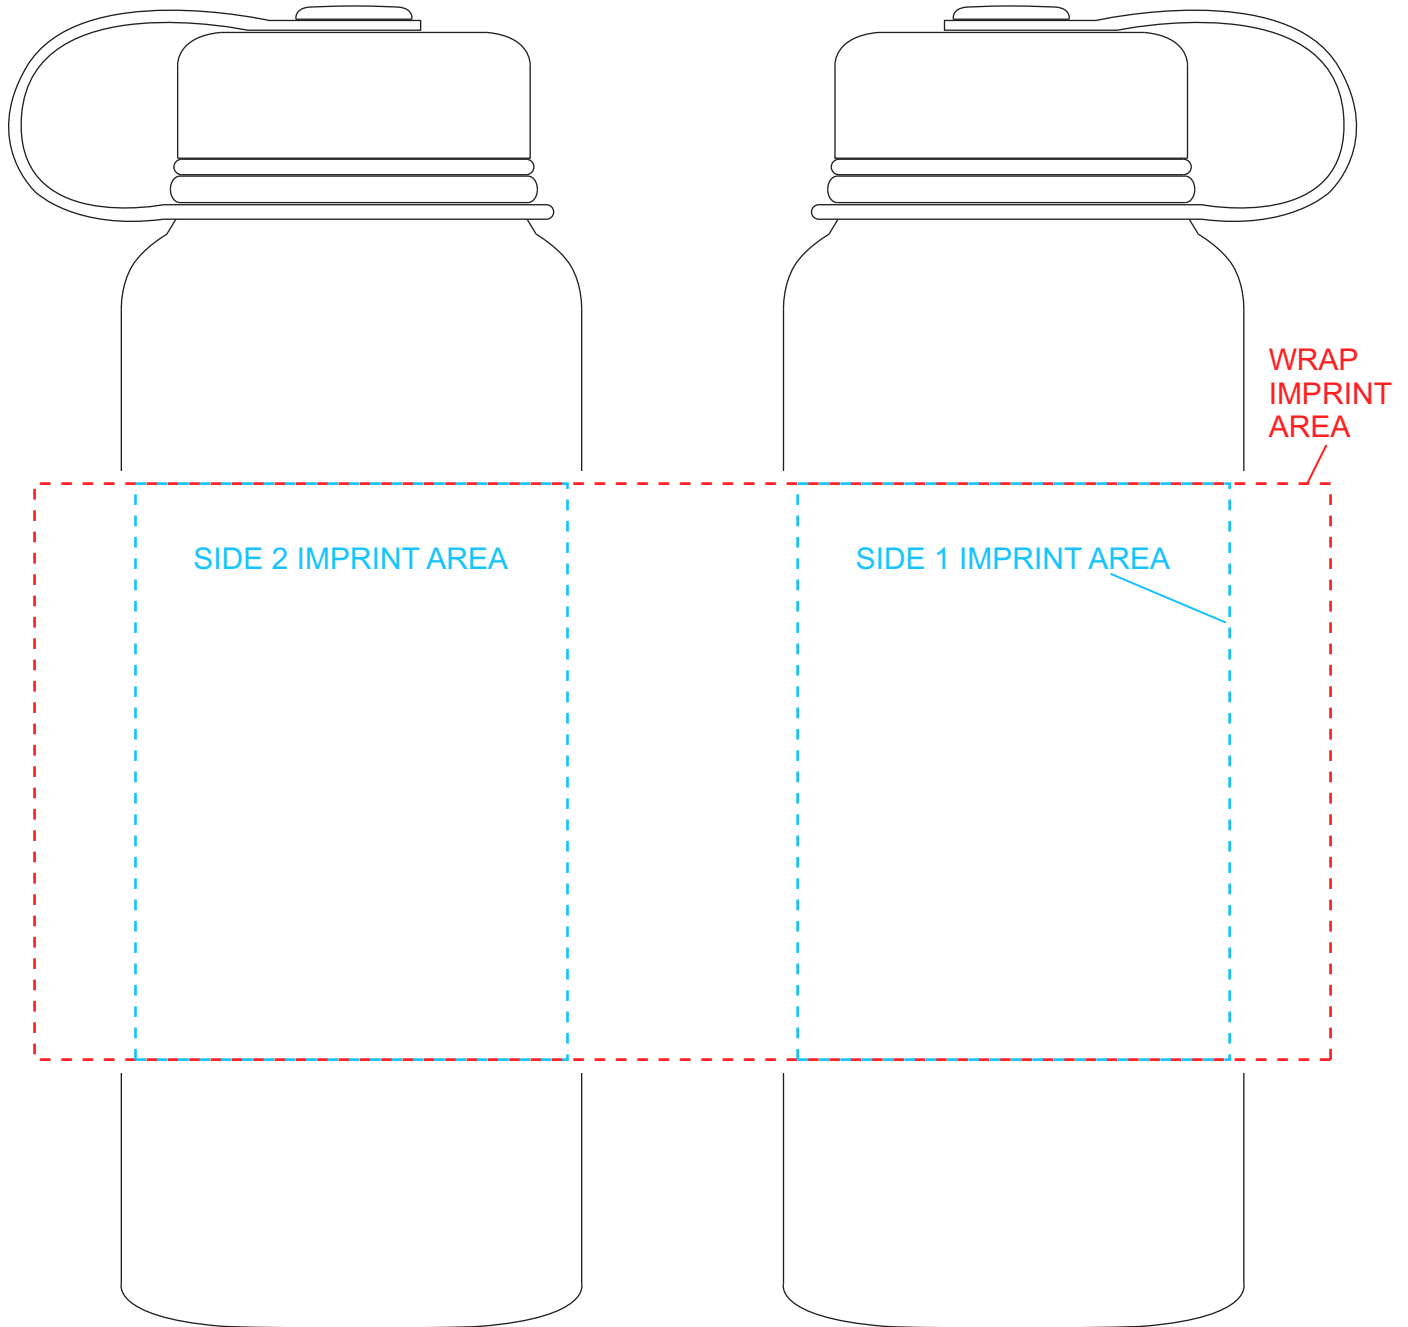

DECORATING TEMPLATE

Product Name: The Brixton Double Wall Bottle

Product Code: D054 | Scale: 75%

Scale 75%

1" long at 1:1