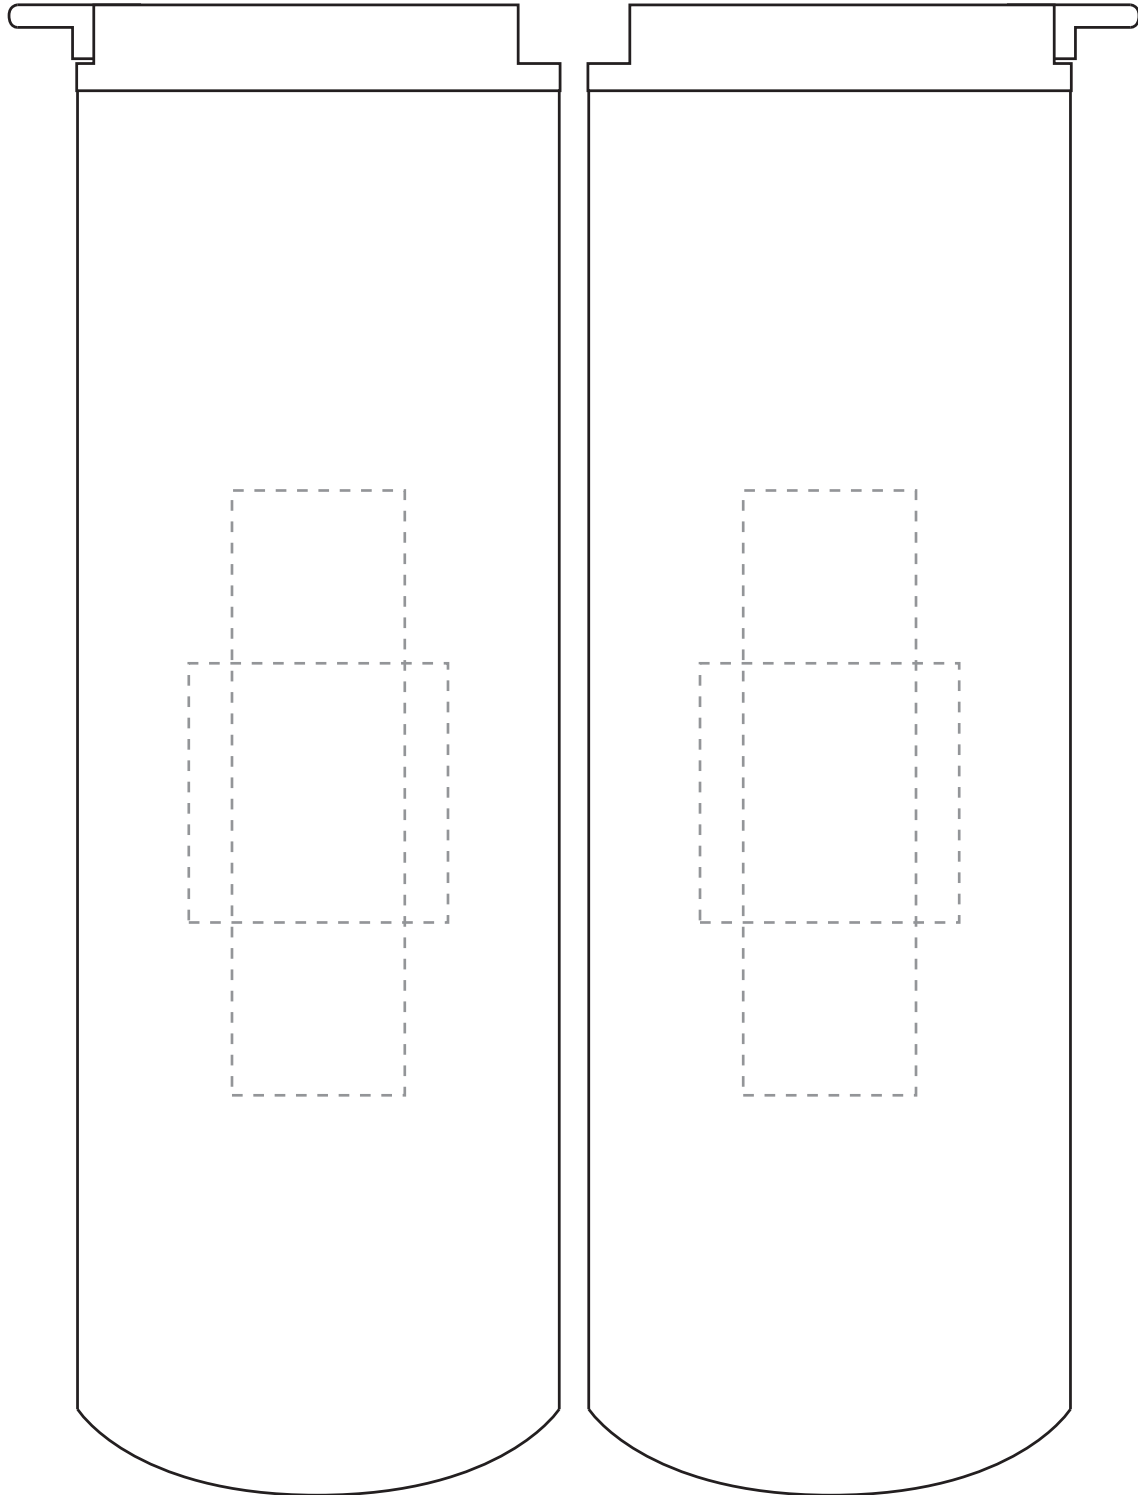

DECORATING TEMPLATE

Product Name: The Charlton Double Wall Tumbler

Product Code: D053 | Scale: 90%

Scale 90%

1" long at 1:1

Copyright © St Regis Crystal. All rights reserved.

www.stregiscrystal.com

All decorating sizes are shown by a grey dotted line. All sizes are approximate and subject to change.