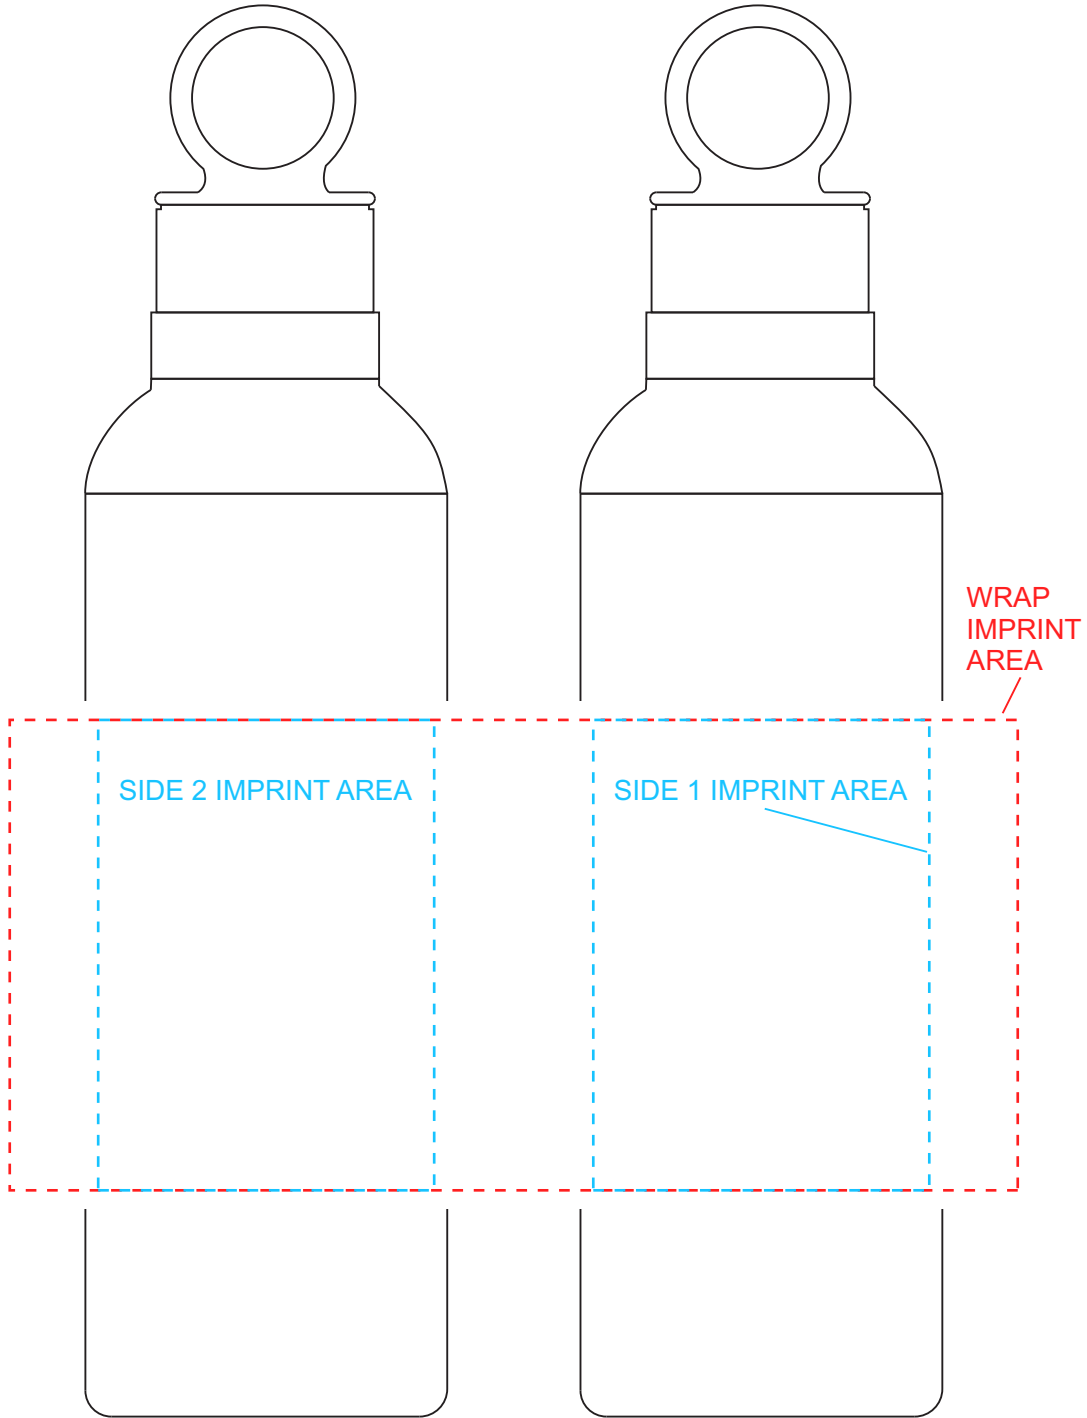

DECORATING TEMPLATE

Product Name: The Natutal Impression S/S Bottle

Product Code: D052 | Scale: 70%

Scale 70%

1" long at 1:1