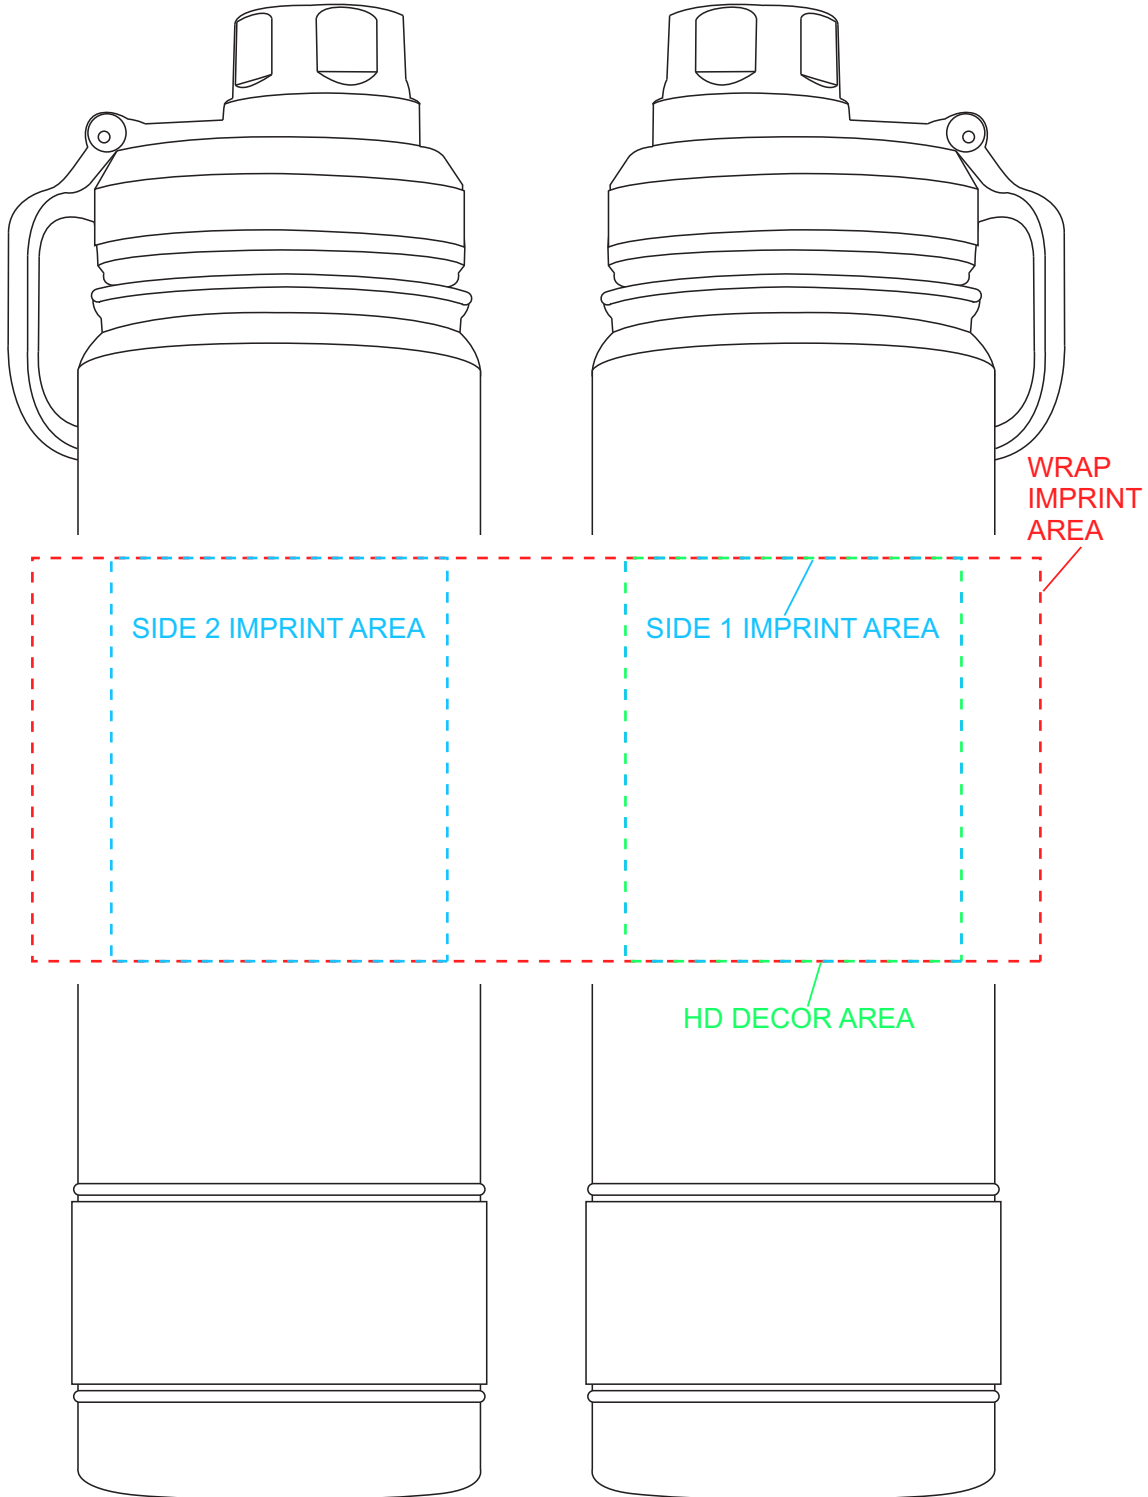

DECORATING TEMPLATE

Product Name: The Elba Double Wall Bottle

Product Code: D050 | Scale: 70%

Scale 70%

1" long at 1:1