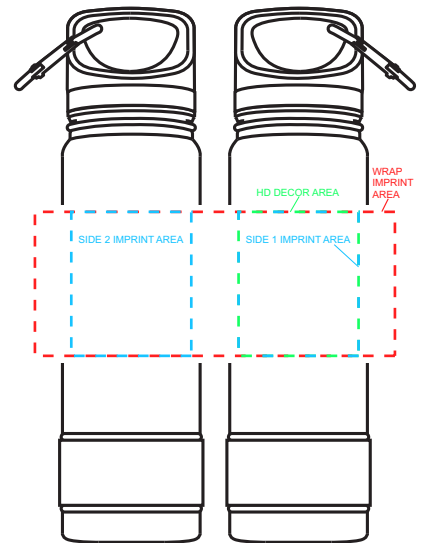

# DECORATING TEMPLATE

Product Name: The Lido Double Wall Bottle

Product Code: D049 | Scale: 25%

Scale 25%

1" long at 1:1