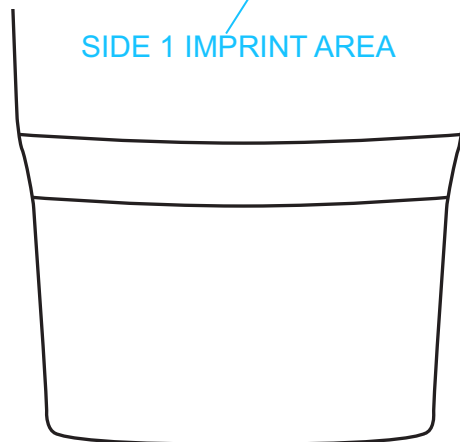

# DECORATING TEMPLATE

Product Name: The Soho Double Walled Tumbler

Product Code: D043 | Scale: 75%

WRAP  
IMPRINT  
AREA

SIDE 1 IMPRINT AREA

Scale 75%

1" long at 1:1