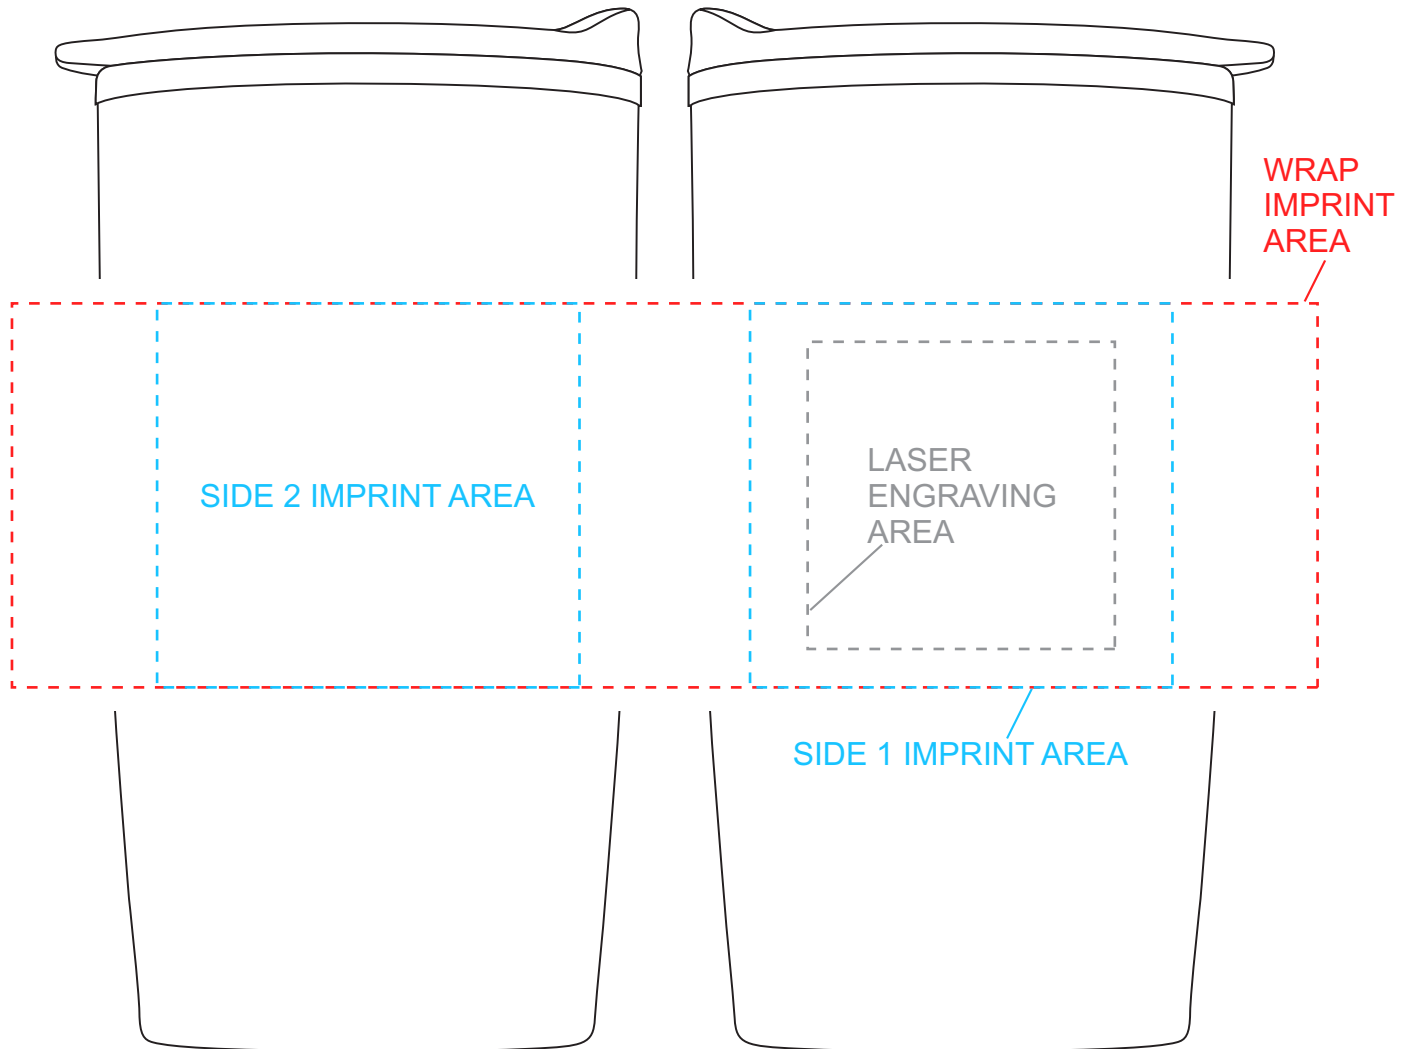

# DECORATING TEMPLATE

Product Name: The Serrano Double Wall Tumbler

Product Code: D041 | Scale: 80%

Scale 80%

1" long at 1:1