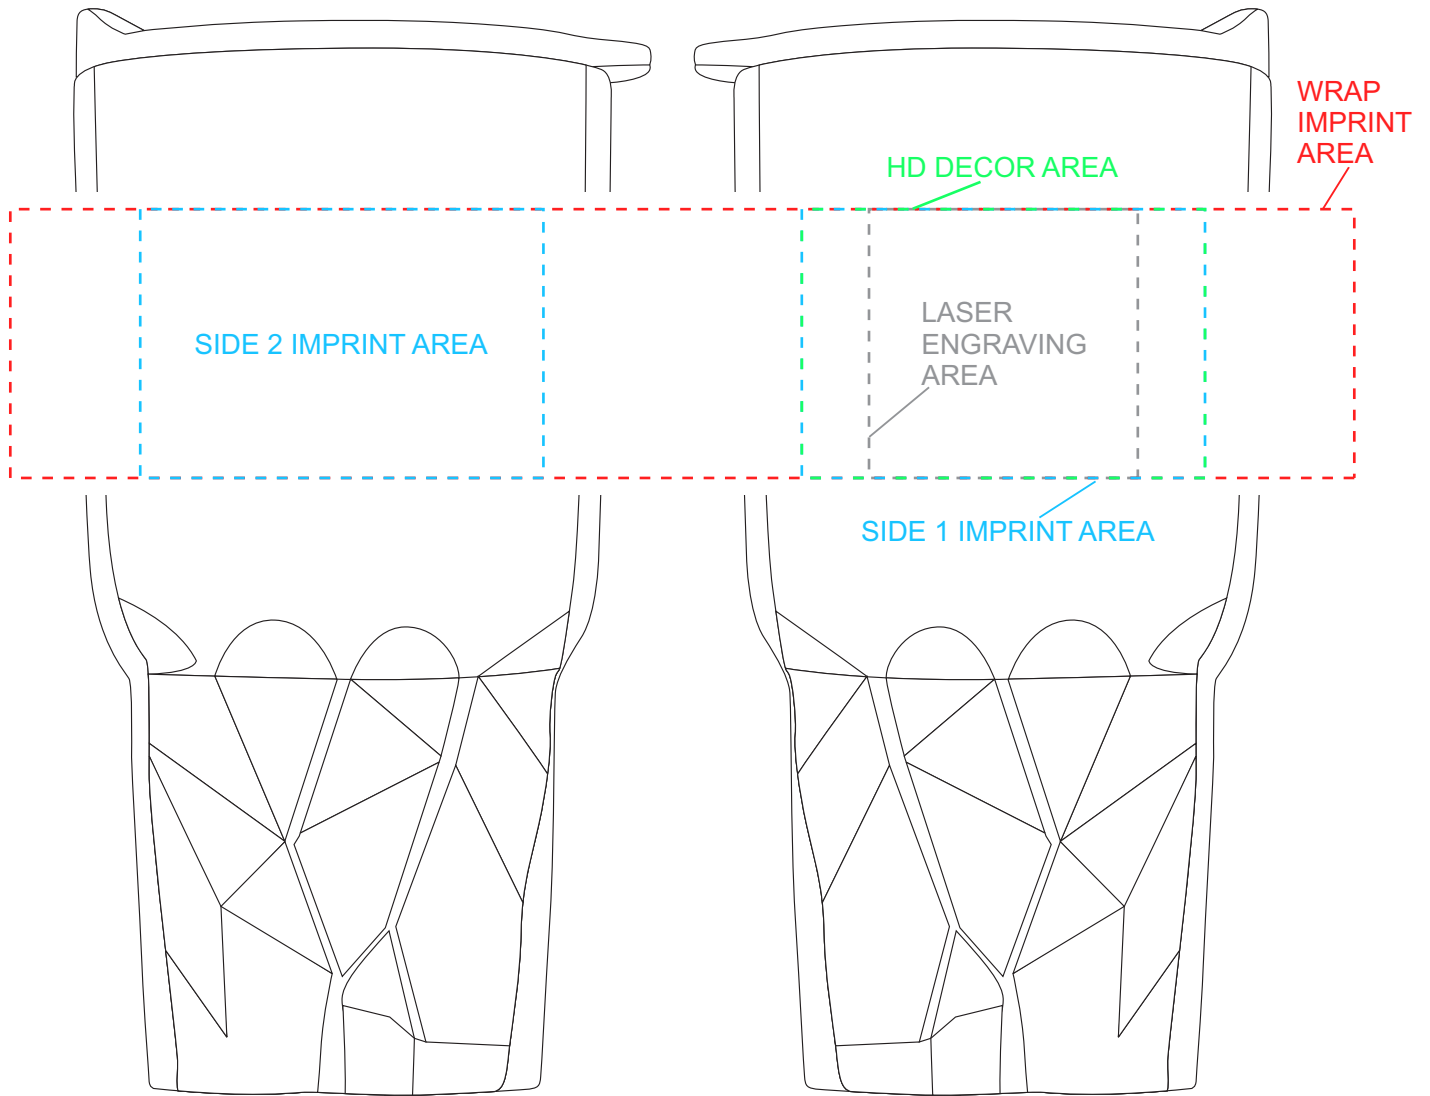

DECORATING TEMPLATE

Product Name: The Montaigne Double Wall Tumbler

Product Code: D039 | Scale: 70%

Scale 70%

1" long at 1:1

Copyright © St Regis Crystal. All rights reserved.

www.stregiscrystal.com

All decorating sizes are shown by a grey dotted line. All sizes are approximate and subject to change.