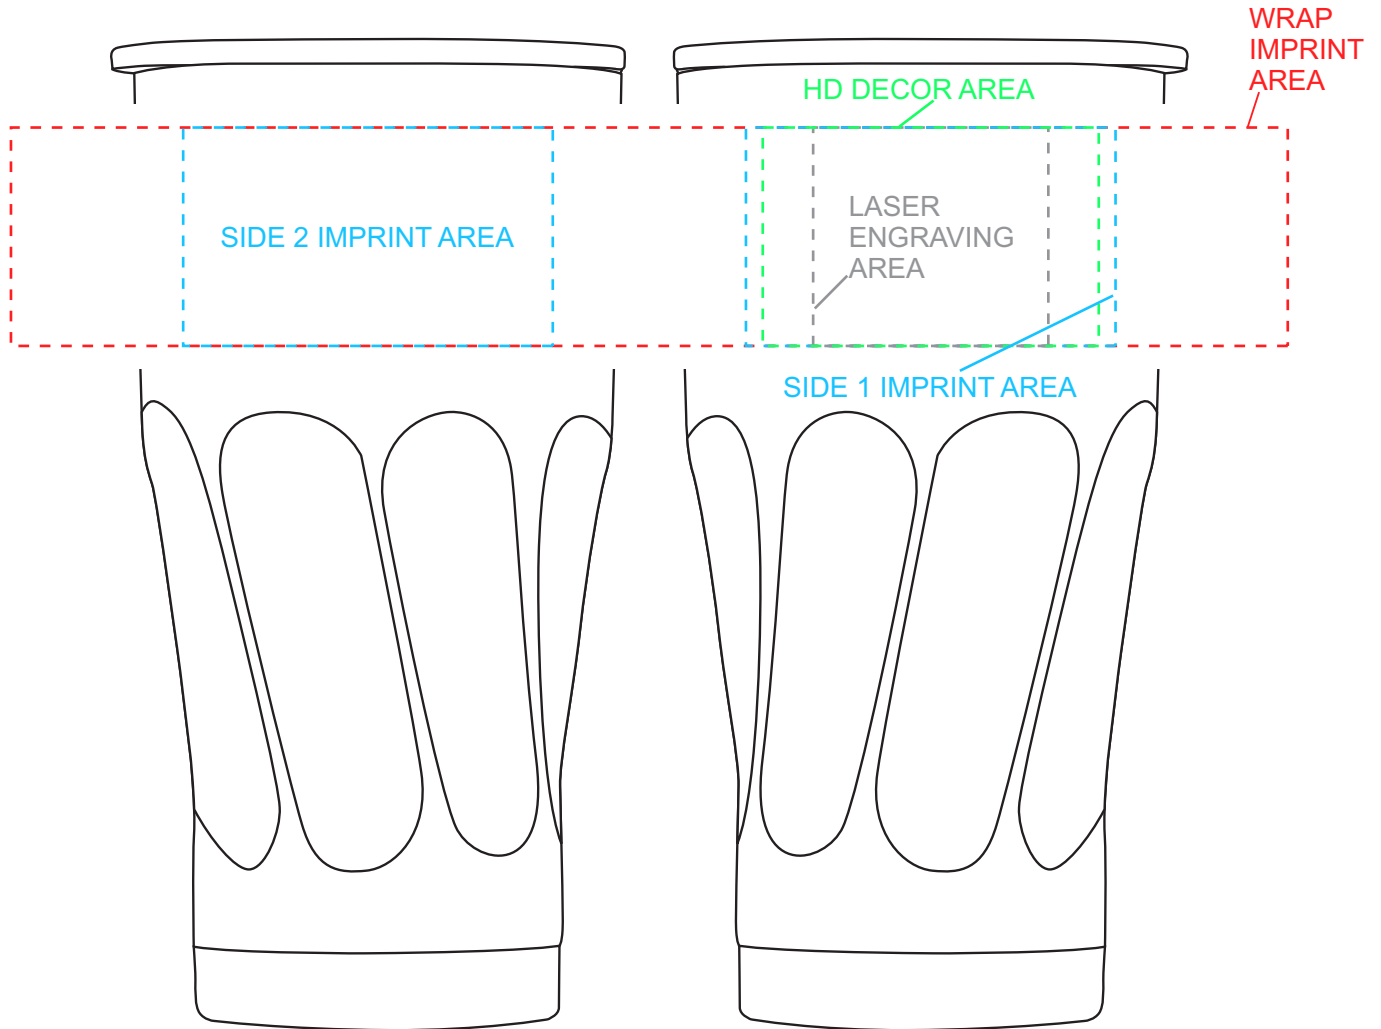

DECORATING TEMPLATE

Product Name: The Sloane Double Wall Tumbler

Product Code: D038 | Scale: 70%

Scale 70%

1" long at 1:1

Copyright © St Regis Crystal. All rights reserved.

www.stregiscrystal.com

All decorating sizes are shown by a grey dotted line. All sizes are approximate and subject to change.