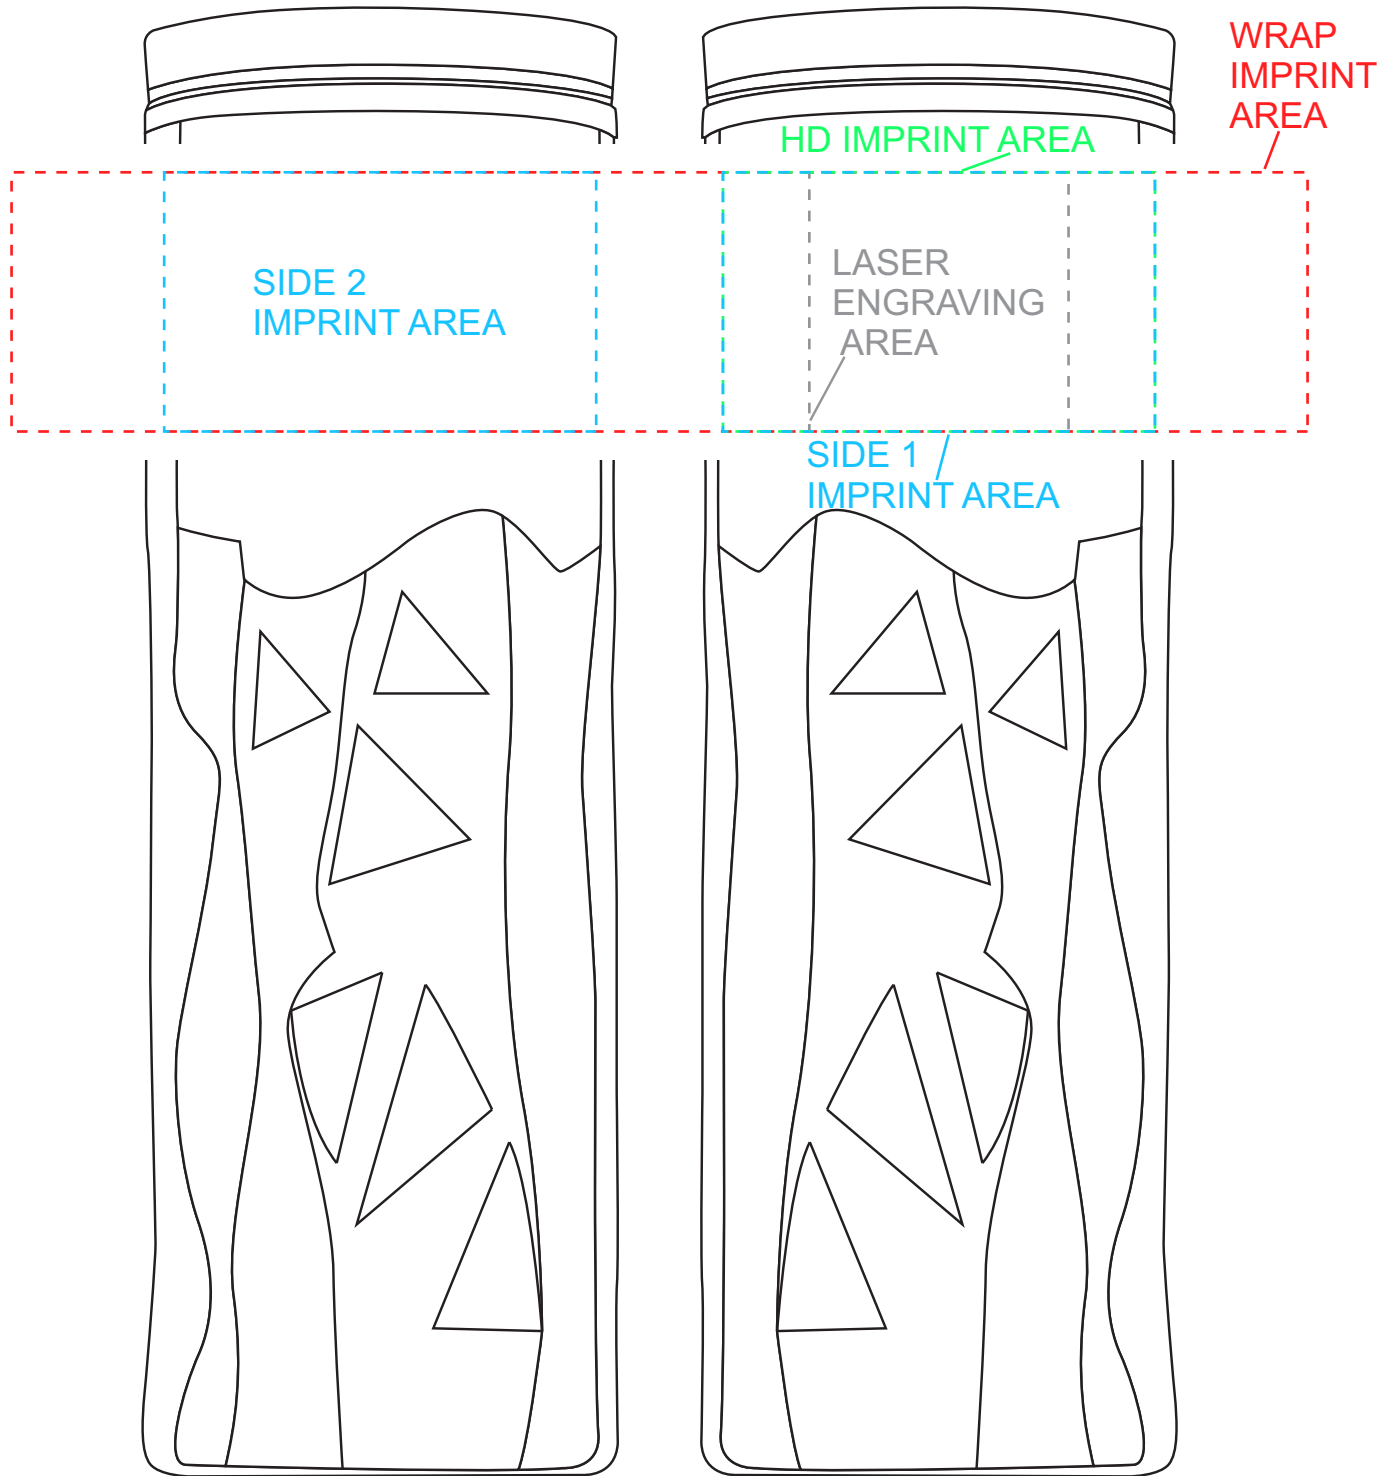

DECORATING TEMPLATE

Product Name: The Carve Double Walled Tumbler

Product Code: D033 | Scale: 90%

Scale 90%

1" long at 1:1

Copyright © St Regis Crystal. All rights reserved.

www.stregiscrystal.com

All decorating sizes are shown by a grey dotted line. All sizes are approximate and subject to change.