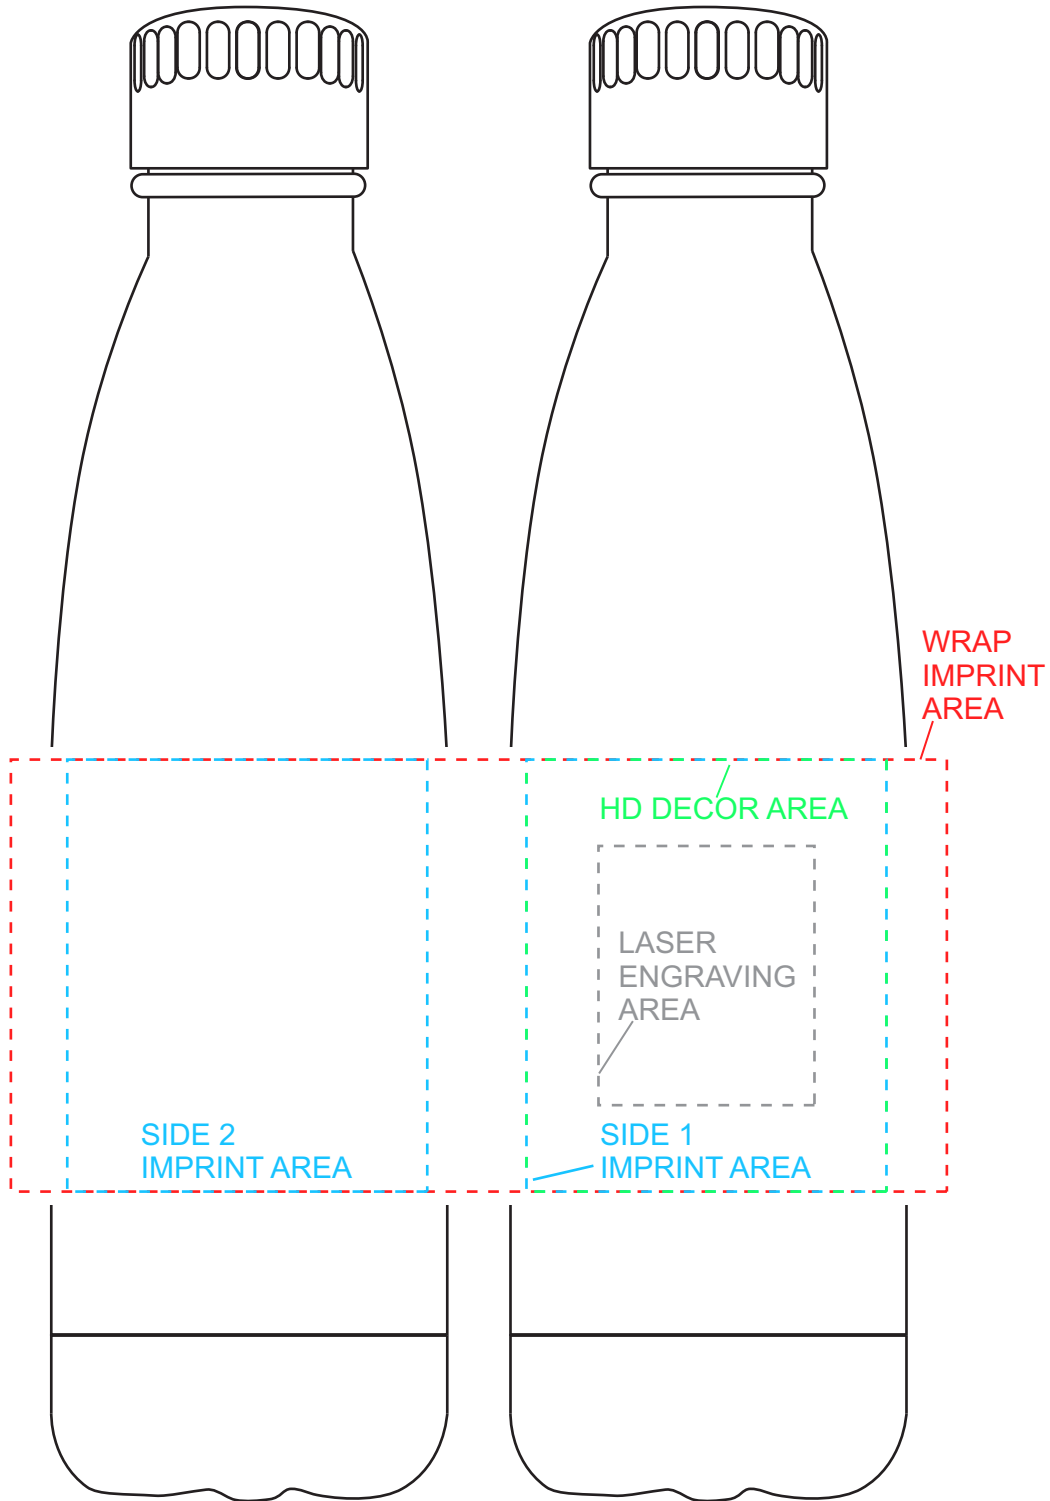

DECORATING TEMPLATE

Product Name: The Single Pin Water Bottle

Product Code: D032 | Scale: 75%

Scale 75%

1" long at 1:1