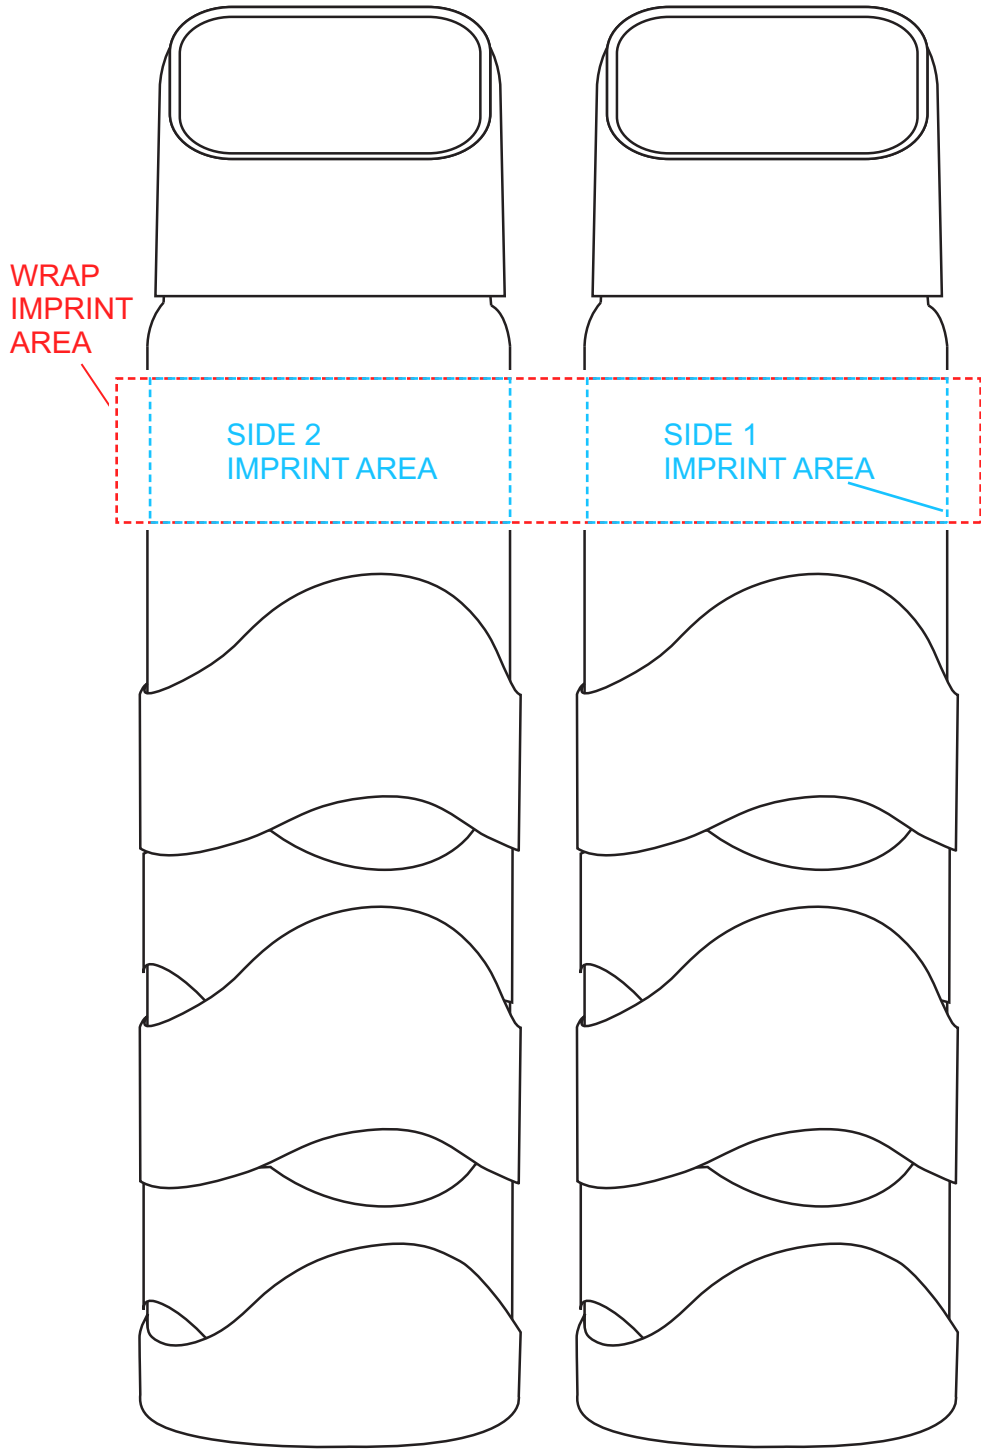

DECORATING TEMPLATE

Product Name: The Asana Glass/Silicone Bottle

Product Code: D029 | Scale: 75%

Scale 75%

1" long at 1:1