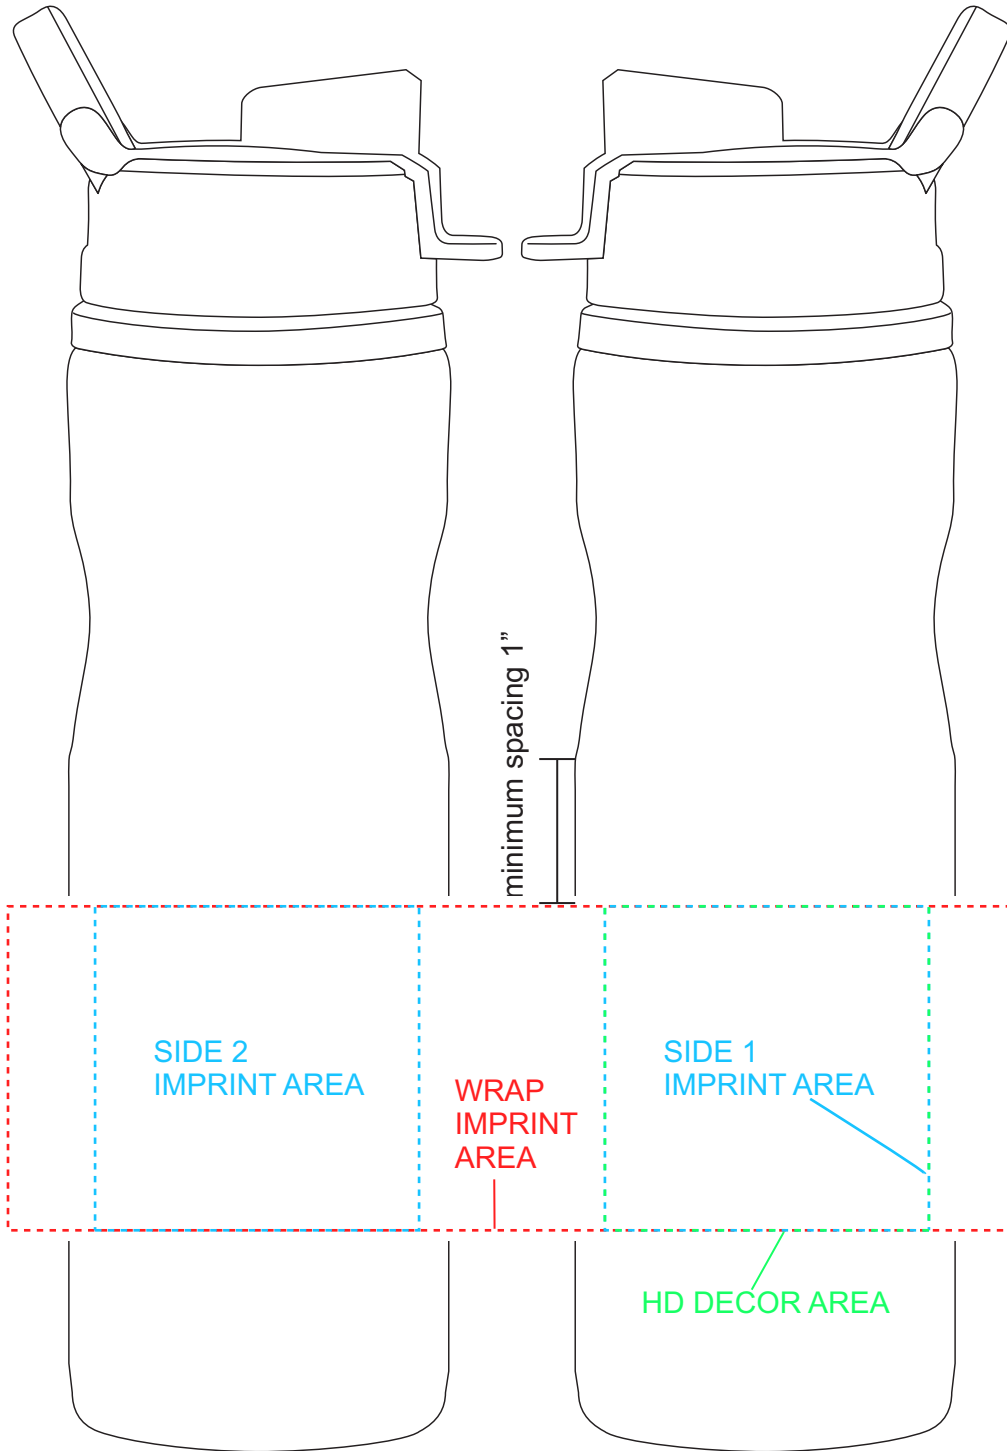

DECORATING TEMPLATE

Product Name: The Racer Black S/S Sports Bottle

Product Code: D022 | Scale: 75%

Scale 75%

1" long at 1:1