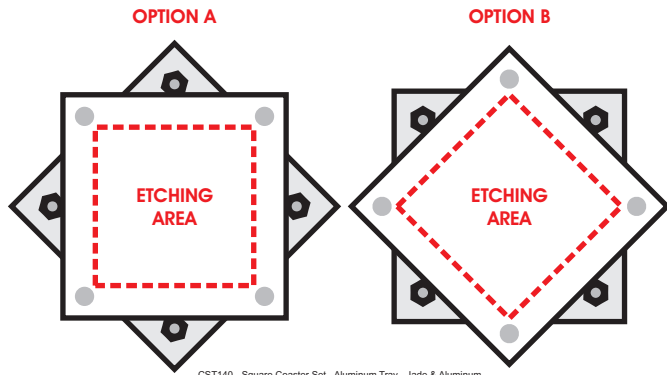

DECORATING TEMPLATE

PRESTIGE GLASS

Product Name: Square Coasters - Set of 4 on Aluminum Base

Product Code: CST140

Scale: 30%

GRAPHICS NOTE:

OPTION A

SET-UP STICKERS WITH HANG OVER (LIP) FOR BETTER PLACEMENT IN PRODUCTION.

OPTION B

NO HANG OVER (LIP) FOR THIS PLACEMENT, BUT SHOW COASTER LINES FOR GUIDANCE.

Scale 30%

1" long at 1:1