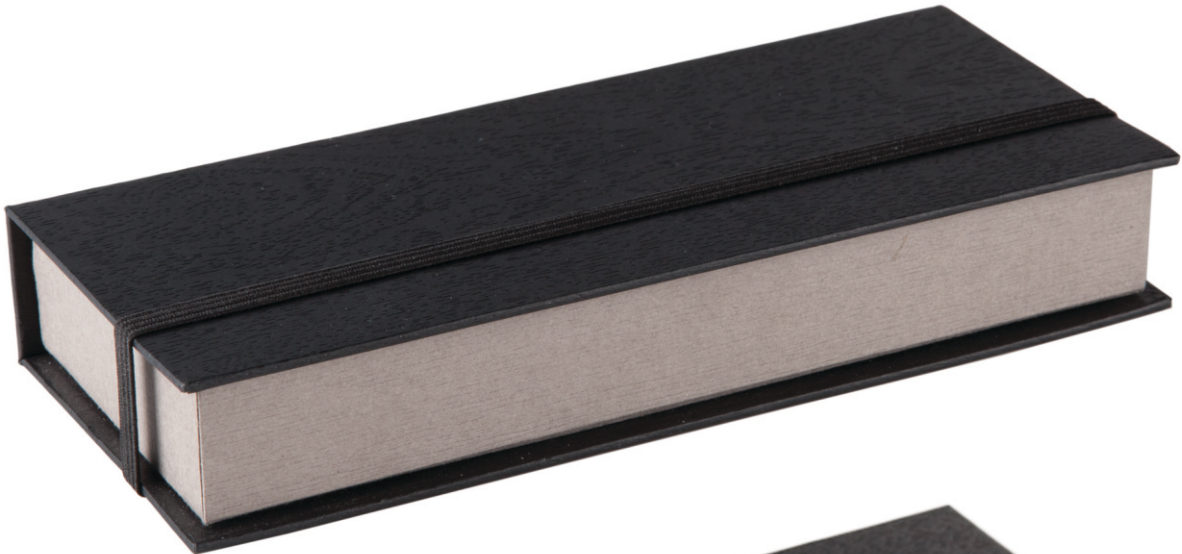

Product Name: Cooper Pen Box (Double)

Code: B239

Scale: 75%

**Dotted line represents max decorating size. All sizes are approximate and subject to change.*

© St Regis Group. All rights reserved.