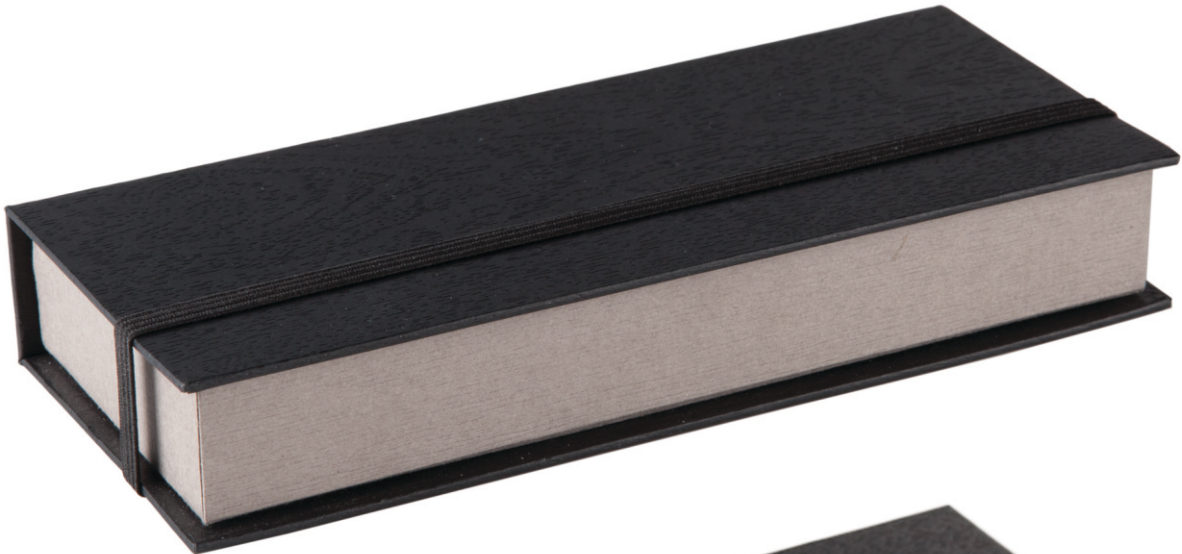

Product Name: Cooper Pen Box (Single)

Code: B238

Scale: 75%

*\*Dotted line represents max decorating size. All sizes are approximate and subject to change.*

© St Regis Group. All rights reserved.