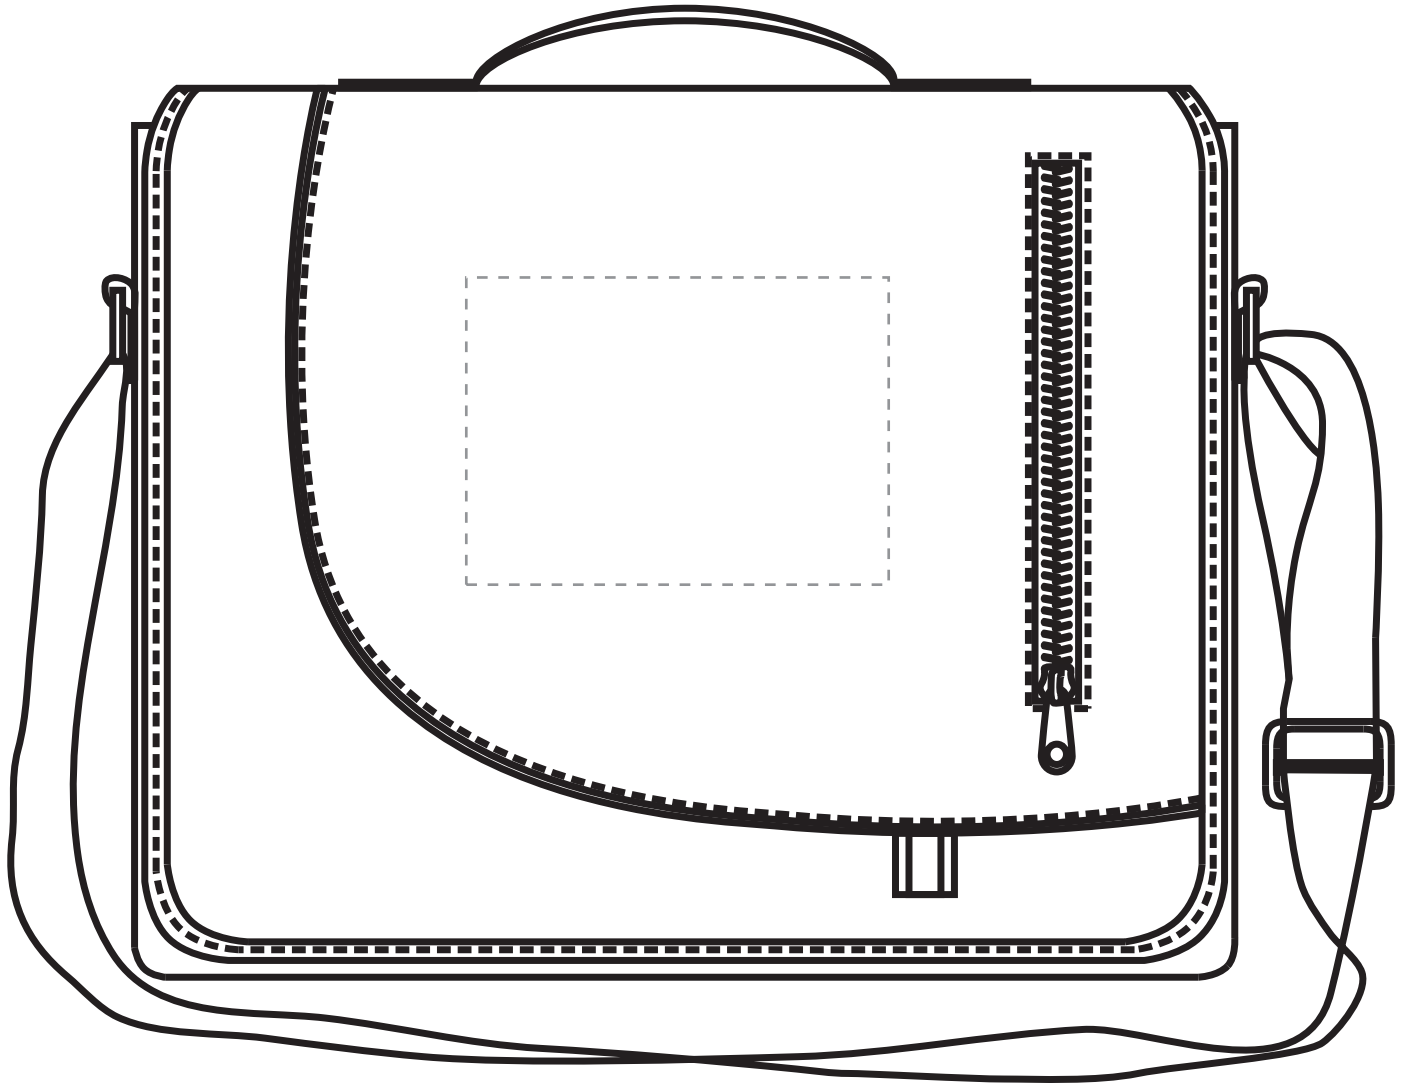

Product Name: The City Messenger Bag

Code: B133

Scale: 40%

Standard Front