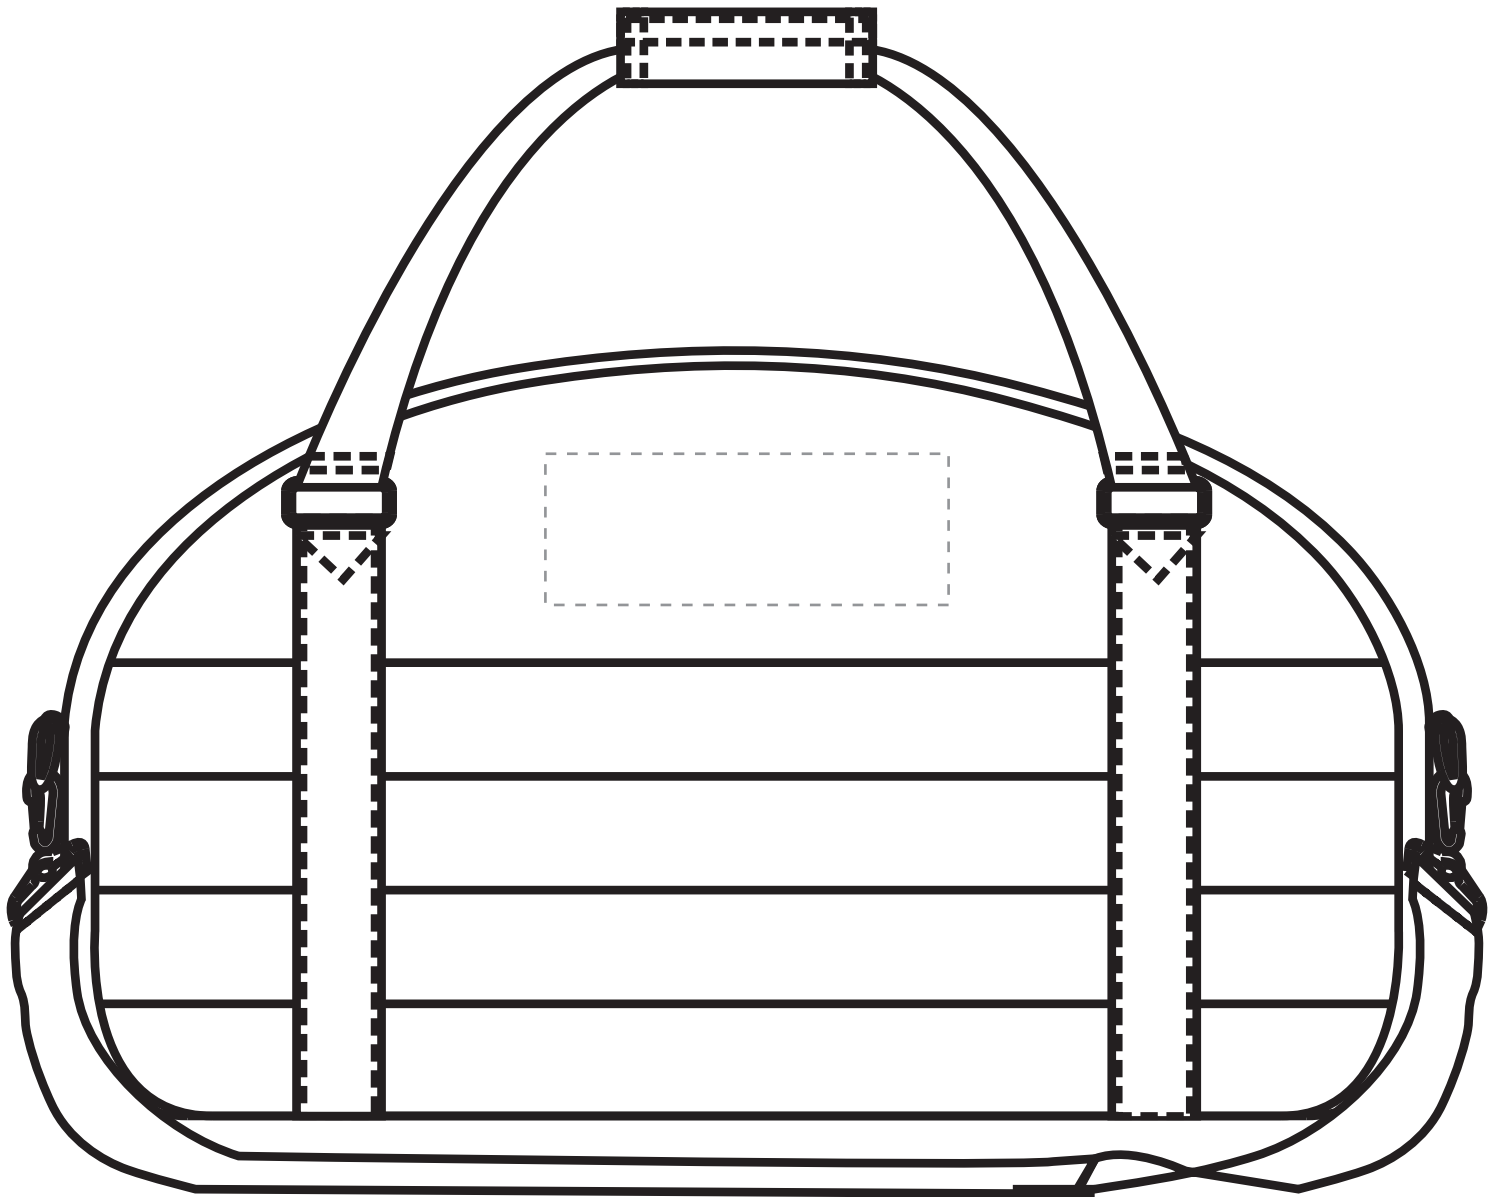

Product Name: The Flex Duffel Bag

Code: B128

Scale: 35%

**Dotted line represents max decorating size. All sizes are approximate and subject to change.*

© St Regis Group. All rights reserved.