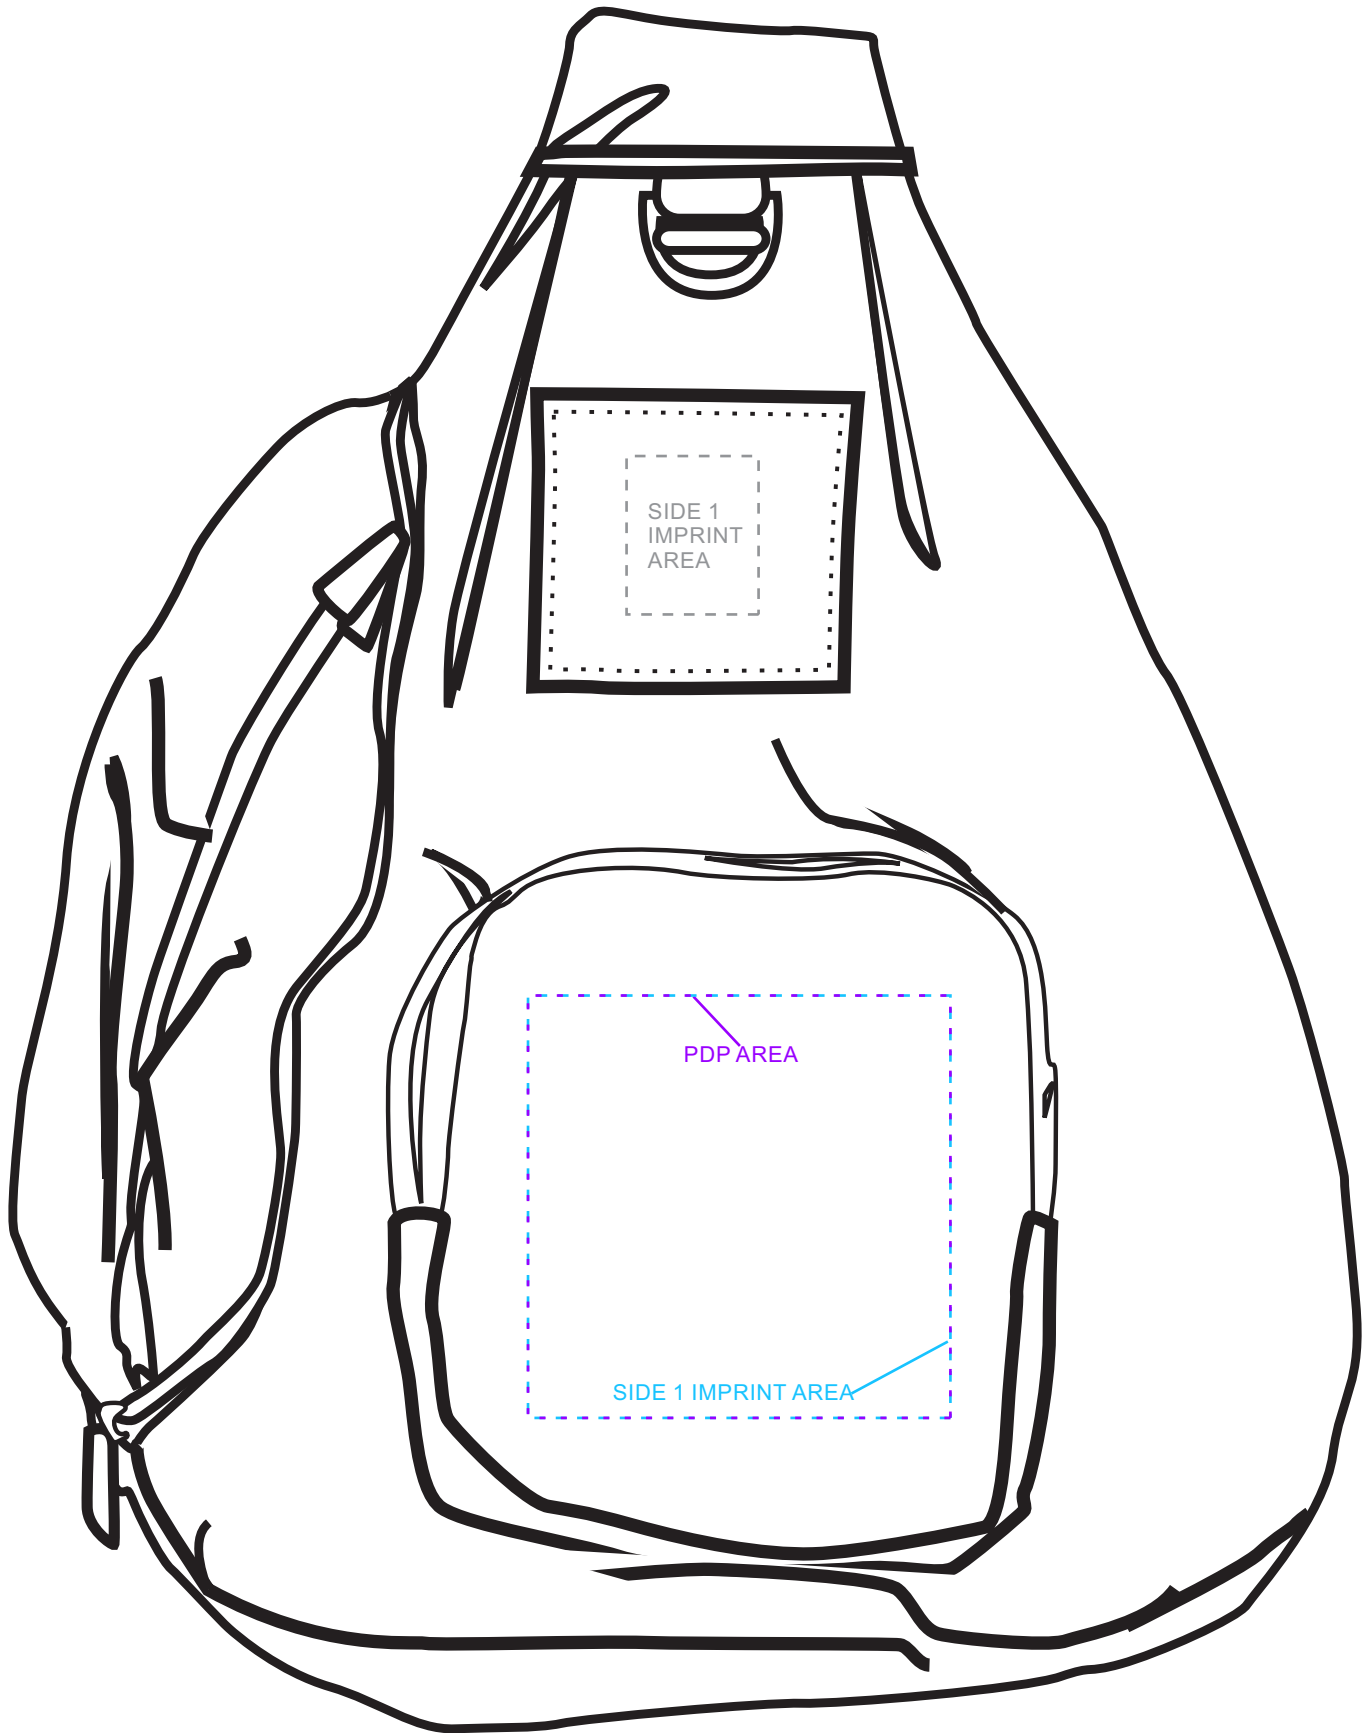

Product Name: The Durable Sling Bag

Code: B123

Scale: 55%

**Dotted line represents max decorating size. All sizes are approximate and subject to change.*

© St Regis Group. All rights reserved.