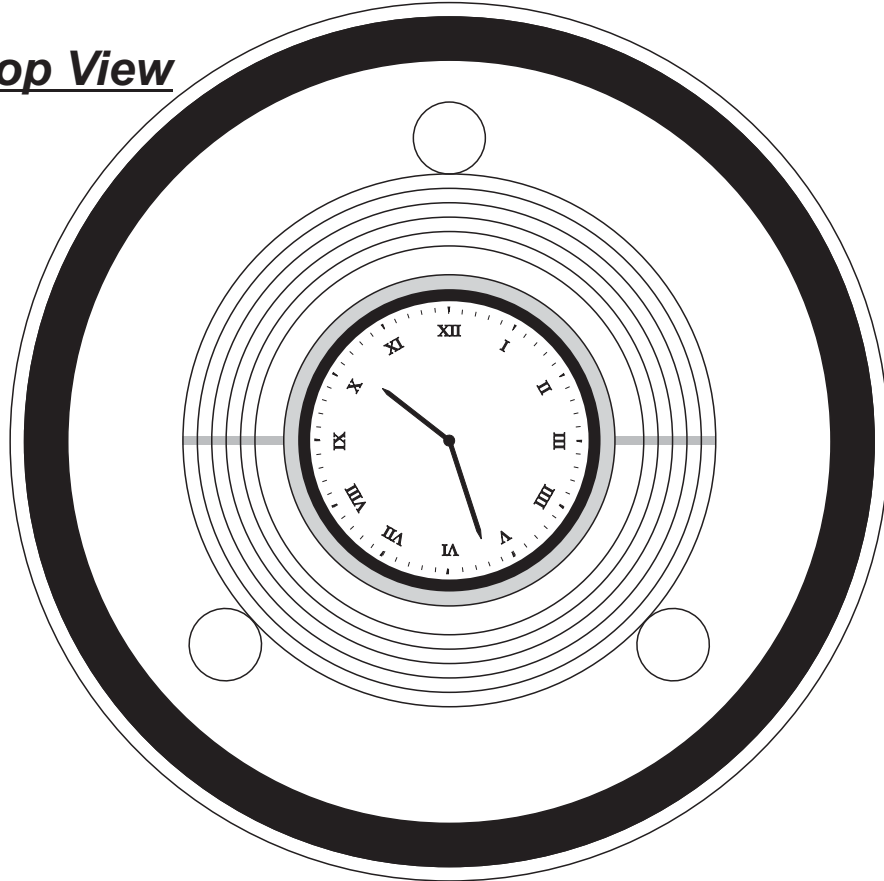

# DECORATING TEMPLATE

PRODUCT NAME: GYROSCOPE CLOCK - BLACK/CHROME 6"

PRODUCT CODE: 415.19

SCALE: 75%

Top View

Coaster

Scale 75%

1" long at 1:1