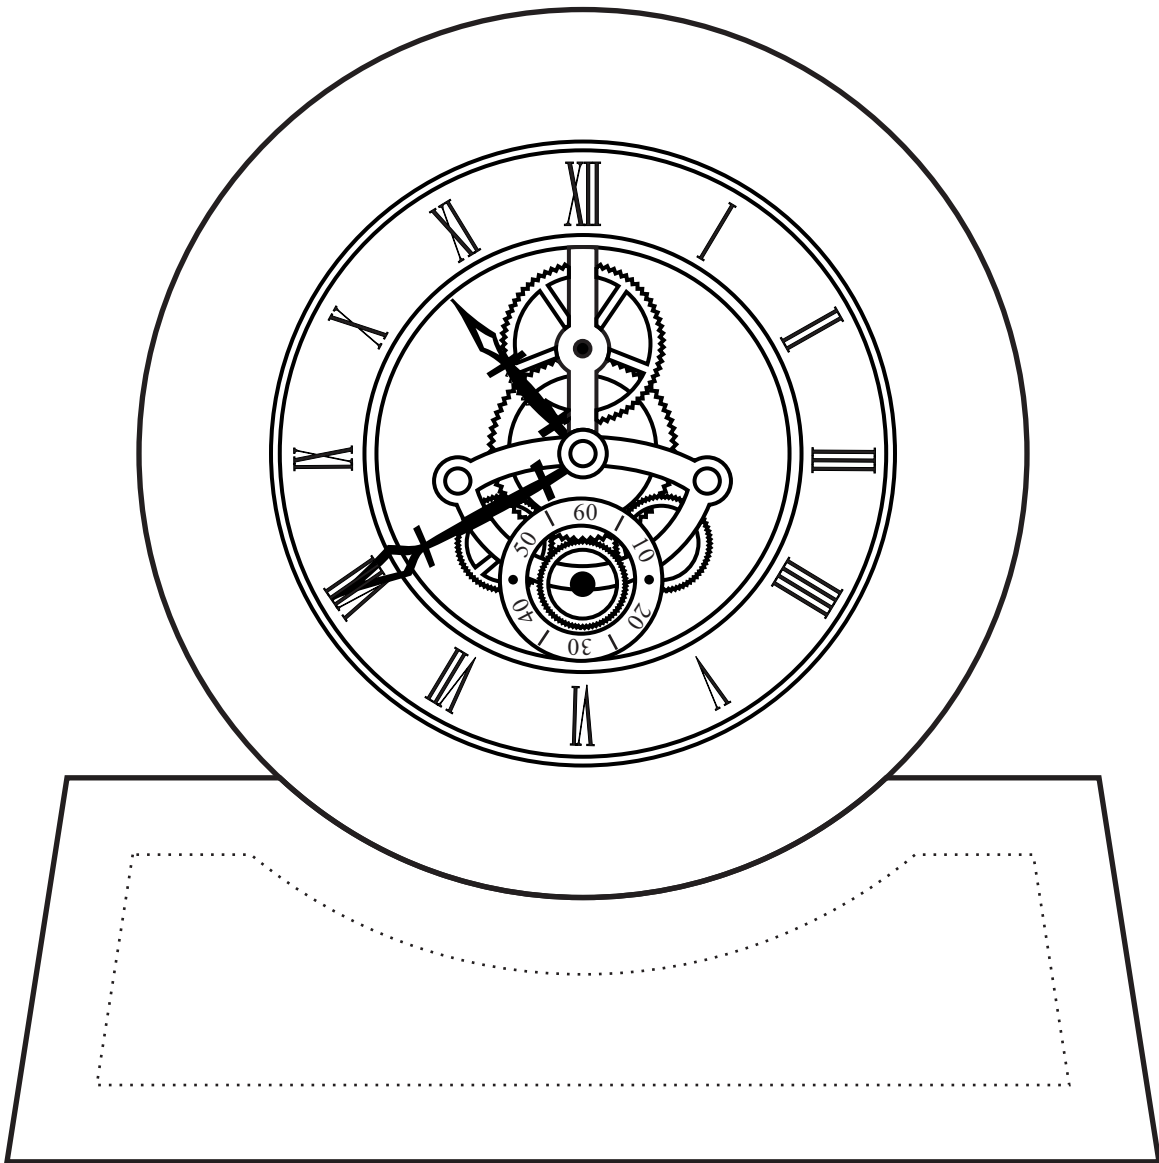

# DECORATING TEMPLATE

Product Name: Tondo Clock - Optical 6"

Product Code: 314.19

**Scale: 100%**

**Scale 100%**

1" long at 1:1

Copyright © R.S. Owens & Company. All rights reserved.

[www.rsowens.com](http://www.rsowens.com)

All decorating sizes are shown by a grey dotted line. All sizes are approximate and subject to change.