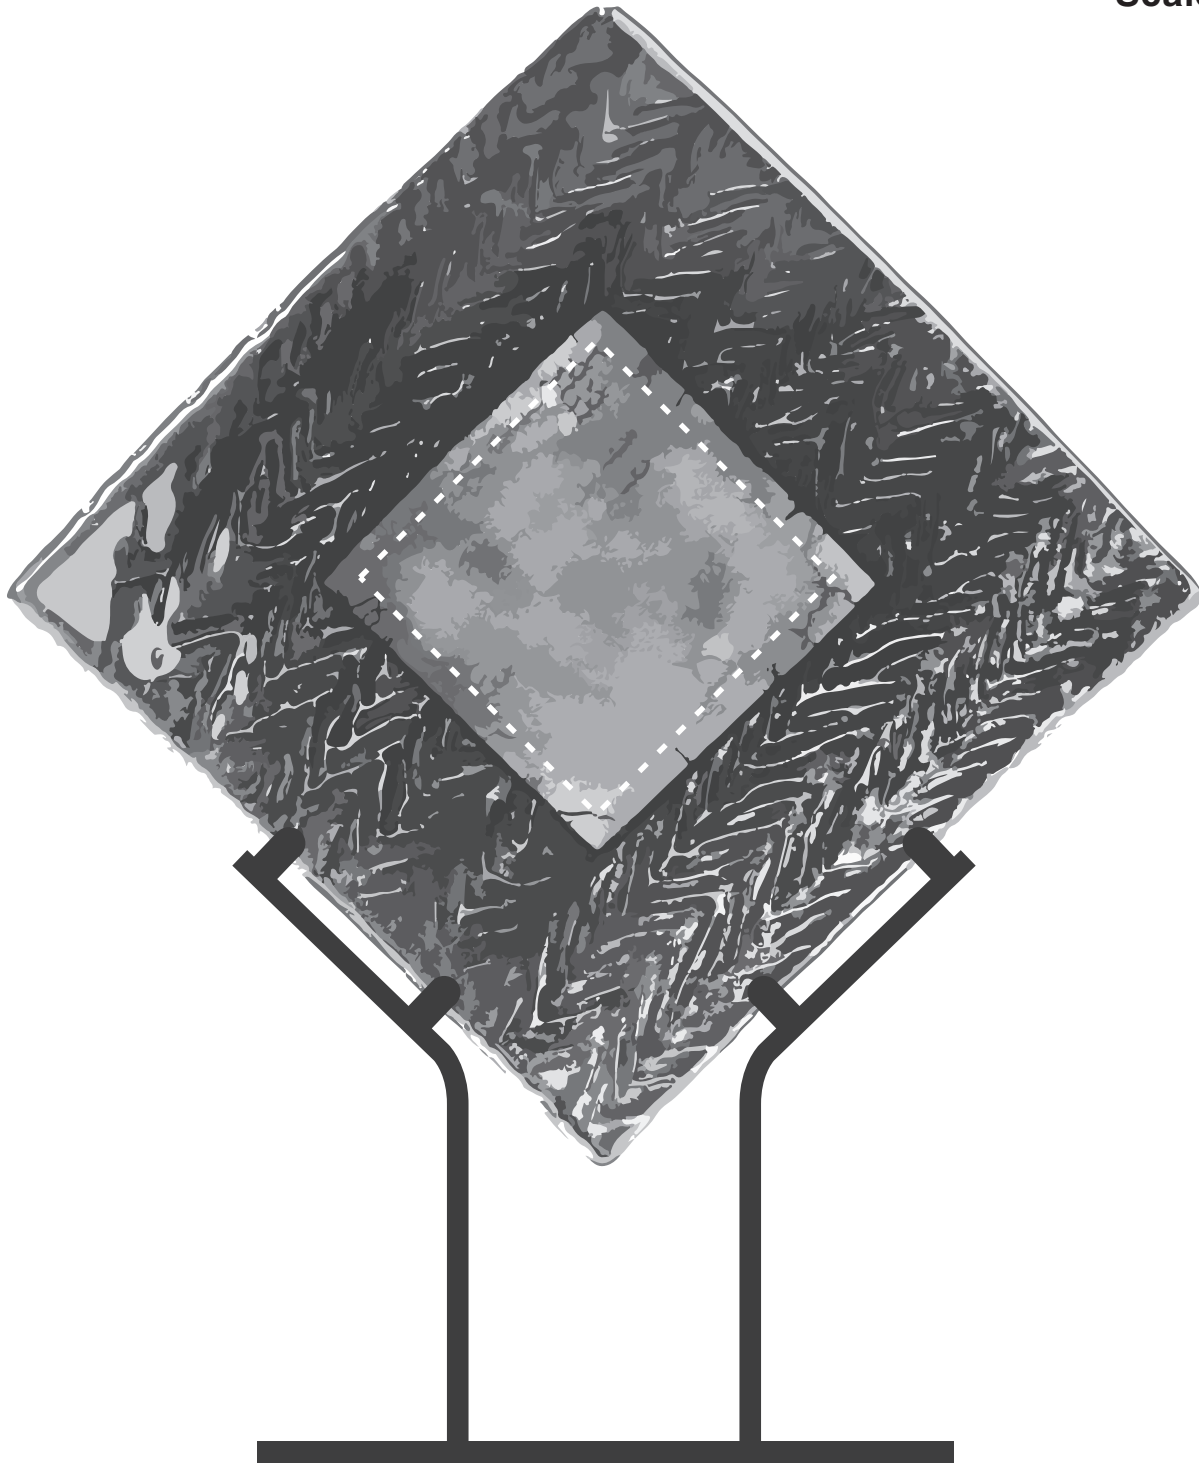

R.S.OWENS

DECORATING TEMPLATE

Product Name: Vertex Award - Artglass/Black 17"

Product Code: 2012.19

Scale: 45%

Scale 45%

1" long at 1:1

Copyright © R.S. Owens & Company. All rights reserved.

www.rsowens.com

All decorating sizes are shown by a grey dotted line. All sizes are approximate and subject to change.